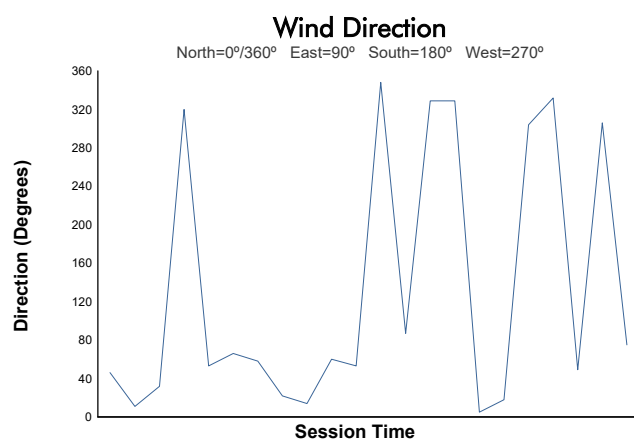

6H BARCELONA - ESPÍRITU DE MONTJUÏC

COPA RACER

Race 1

Weather Report

Track Status: **DRY**