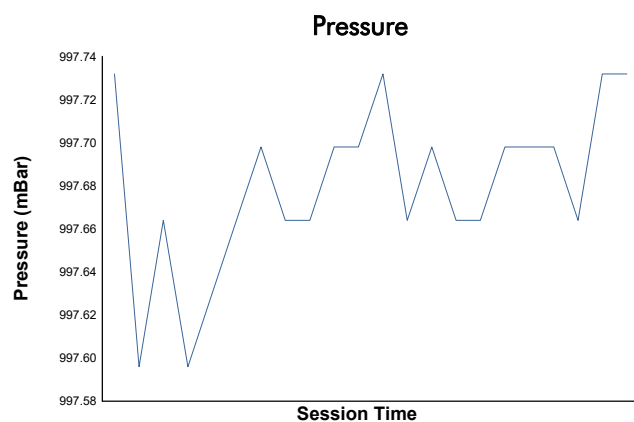

6H BARCELONA - ESPÍRITU DE MONTJUÏC

COPA RACER

Race 1

Weather Report

Track Status: **DRY**