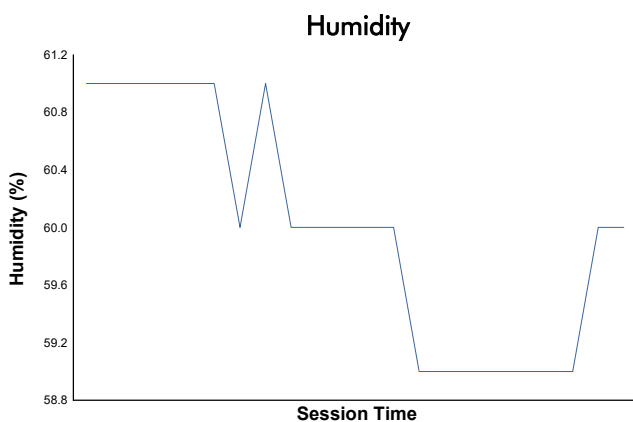

6H BARCELONA - ESPÍRITU DE MONTJUÏC

COPA RACER

Race 1

Weather Report

Track Status: **DRY**