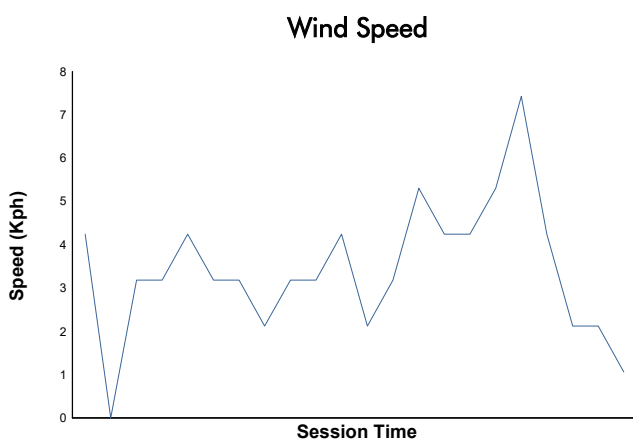

6H BARCELONA - ESPÍRITU DE MONTJUÏC

COPA RACER

Race 1

Weather Report

Track Status: **DRY**