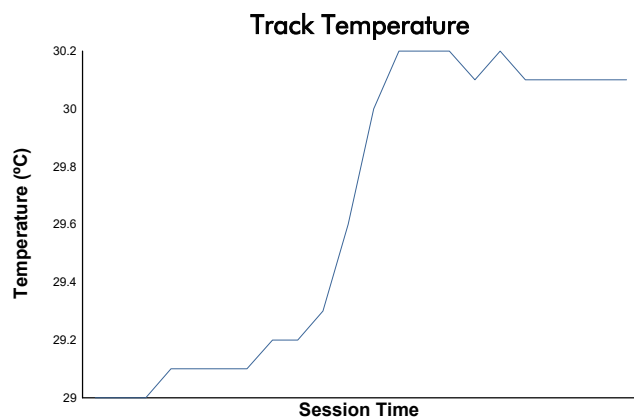

6H BARCELONA - ESPÍRITU DE MONTJUÏC

COPA RACER

Race 1

Weather Report

Track Status: **DRY**