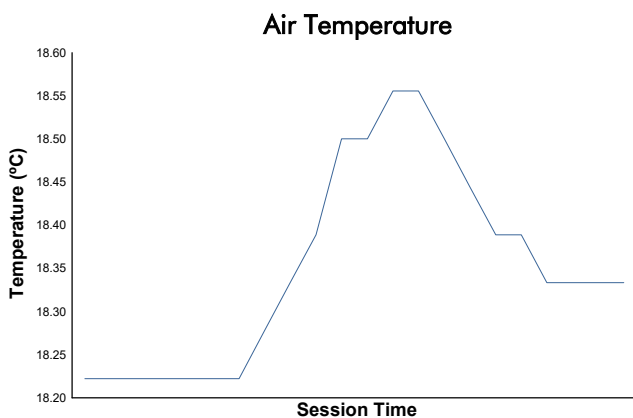

6H BARCELONA - ESPÍRITU DE MONTJUÏC

COPA RACER

Race 1

Weather Report

Track Status: **DRY**