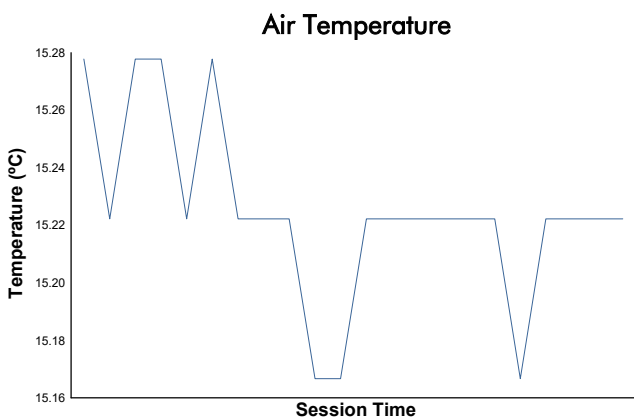

6H BARCELONA - ESPÍRITU DE MONTJUÏC

COPA RACER

Race 2

Weather Report

Track Status: **DRY**