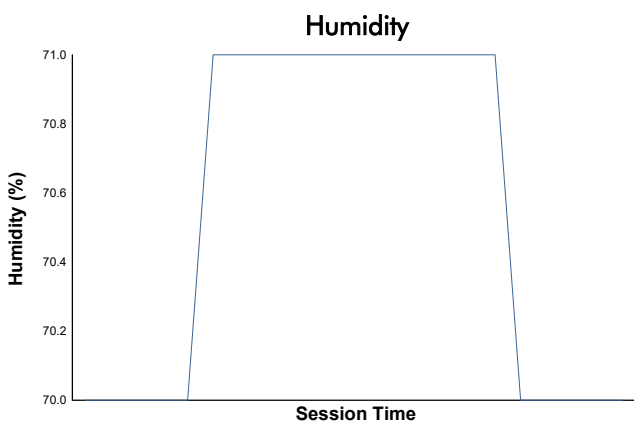

6H BARCELONA - ESPÍRITU DE MONTJUÏC

COPA RACER

Race 2

Weather Report

Track Status: **DRY**