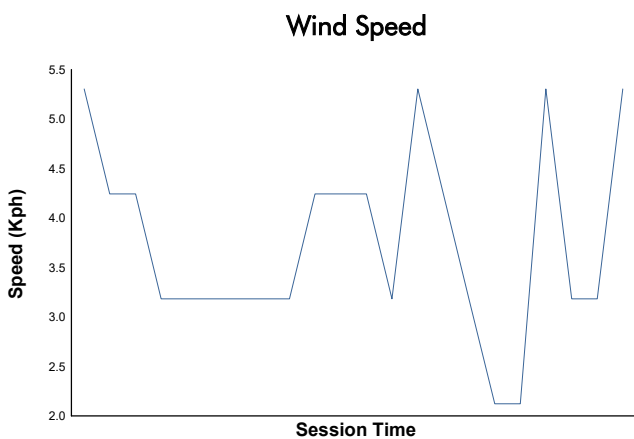

6H BARCELONA - ESPÍRITU DE MONTJUÏC

COPA RACER

Race 2

Weather Report

Track Status: **DRY**