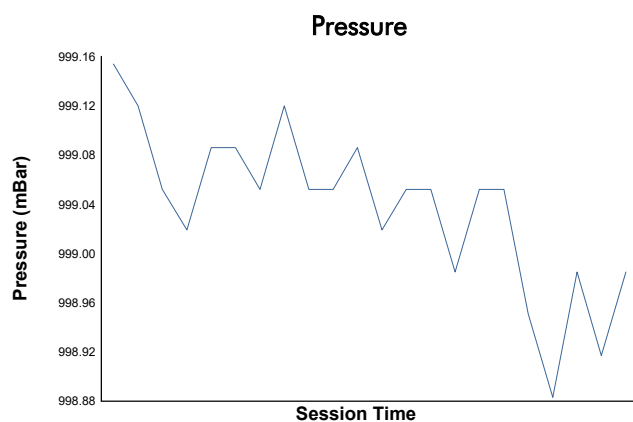

6H BARCELONA - ESPÍRITU DE MONTJUÏC

COPA RACER

Race 2

Weather Report

Track Status: **DRY**