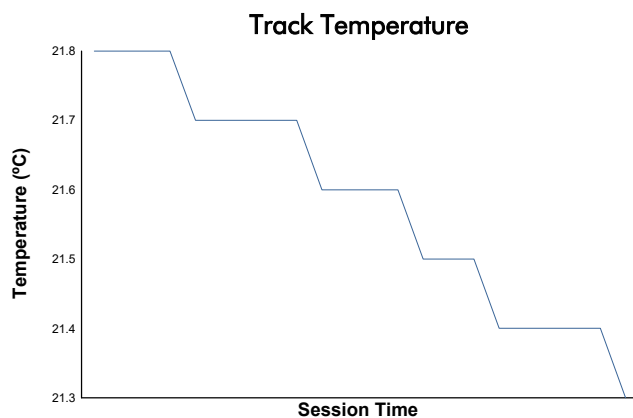

6H BARCELONA - ESPÍRITU DE MONTJUÏC

COPA RACER

Race 2

Weather Report

Track Status: **DRY**