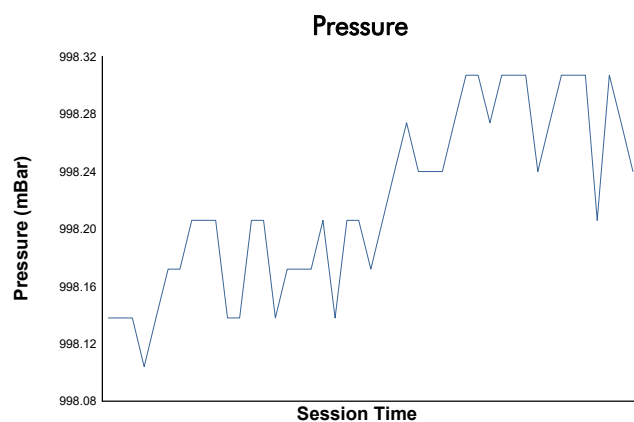

6H BARCELONA - ESPÍRITU DE MONTJUÏC

COPA RACER

Race 3

Weather Report

Track Status: **DRY**