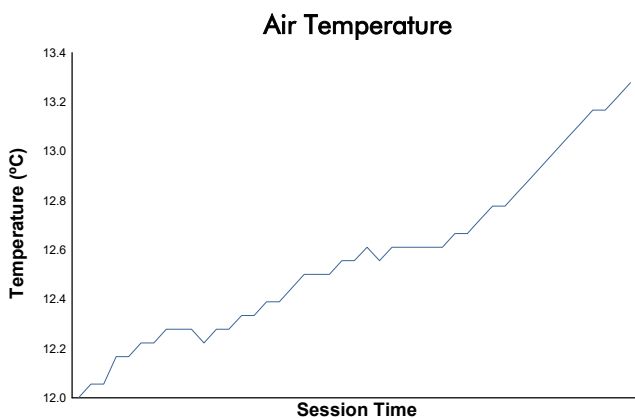

6H BARCELONA - ESPÍRITU DE MONTJUÏC

COPA RACER

Race 3

Weather Report

Track Status: **DRY**