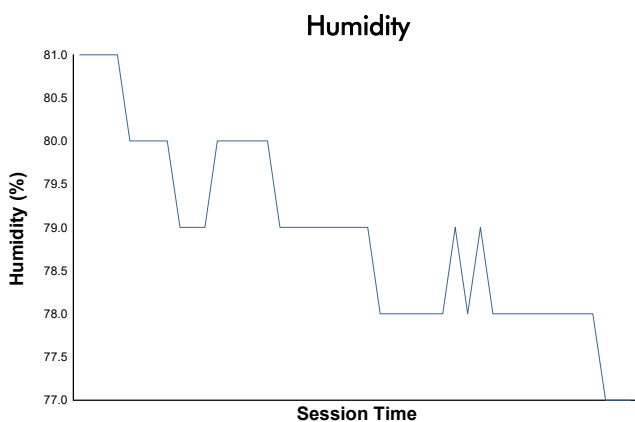

6H BARCELONA - ESPÍRITU DE MONTJUÏC

COPA RACER

Race 3

Weather Report

Track Status: **DRY**