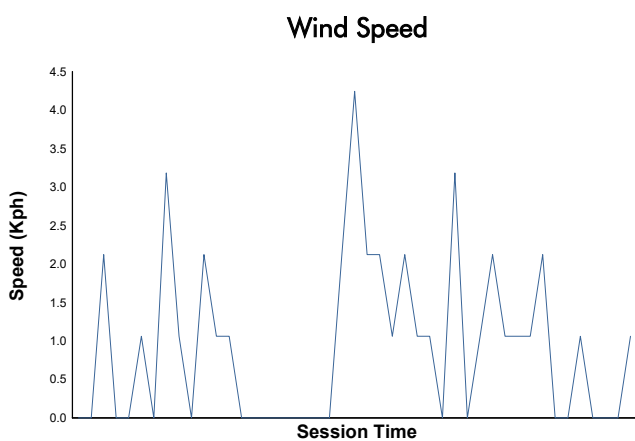

6H BARCELONA - ESPÍRITU DE MONTJUÏC

COPA RACER

Race 3

Weather Report

Track Status: **DRY**