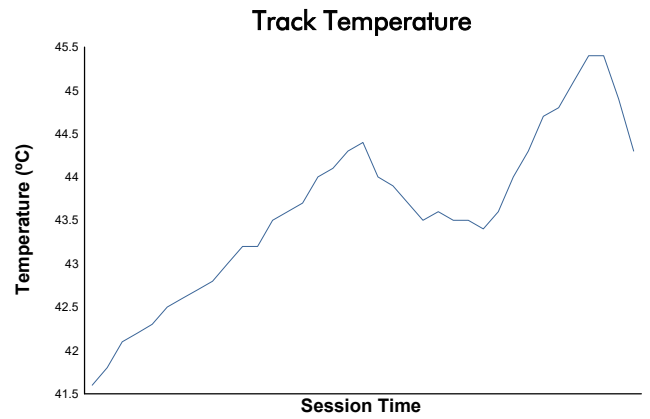

FIM JuniorGP - BARCELONA

Moto2 ECh
Qualifying 1

Weather Report

Track Status: **DRY**