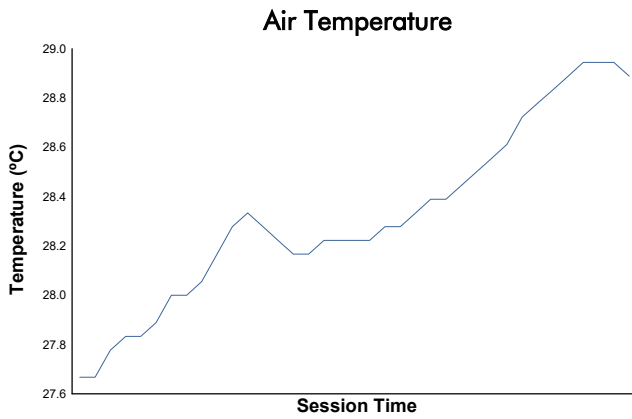

FIM JuniorGP - BARCELONA

Moto2 ECh
Qualifying 1

Weather Report

Track Status: **DRY**