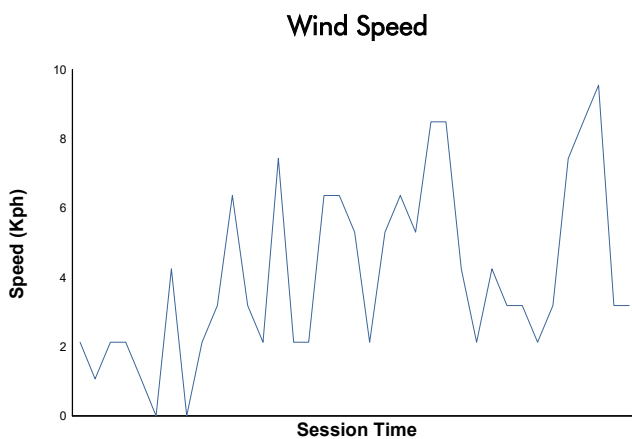

FIM JuniorGP - BARCELONA

Moto2 ECh
Qualifying 1

Weather Report

Track Status: **DRY**