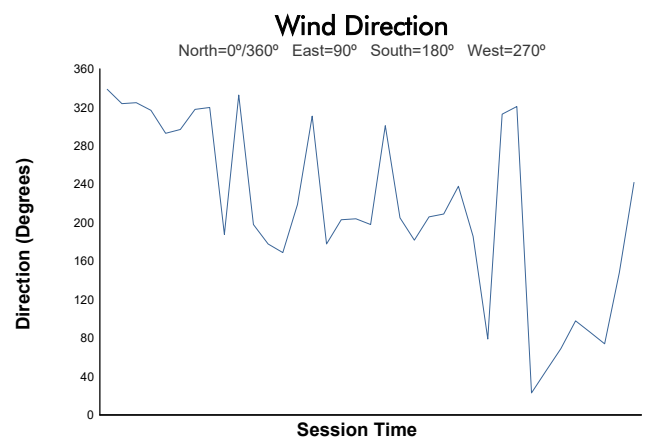

FIM JuniorGP - BARCELONA

Moto2 ECh
Qualifying 1

Weather Report

Track Status: **DRY**