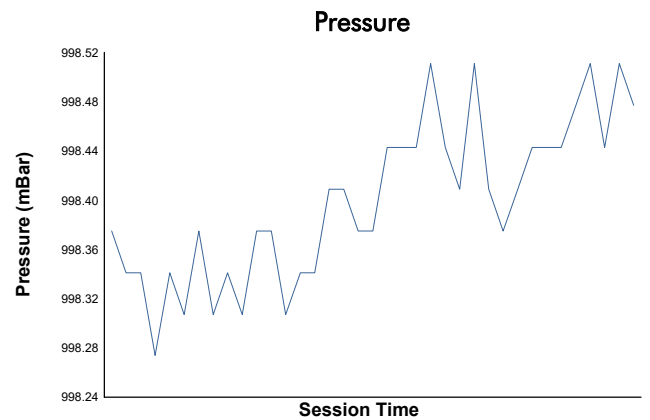

FIM JuniorGP - BARCELONA

Moto2 ECh
Qualifying 1

Weather Report

Track Status: **DRY**