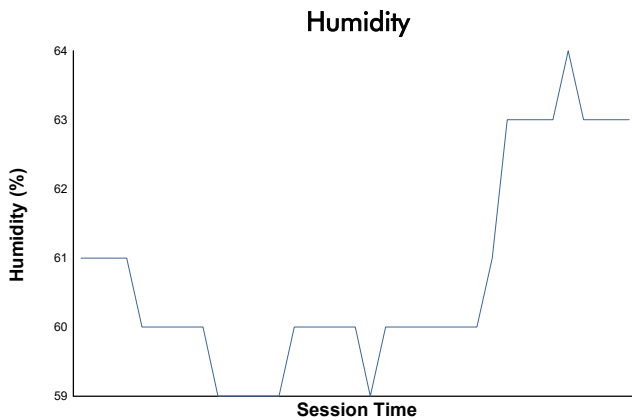

FIM JuniorGP - BARCELONA

Moto2 ECh
Qualifying 1

Weather Report

Track Status: **DRY**