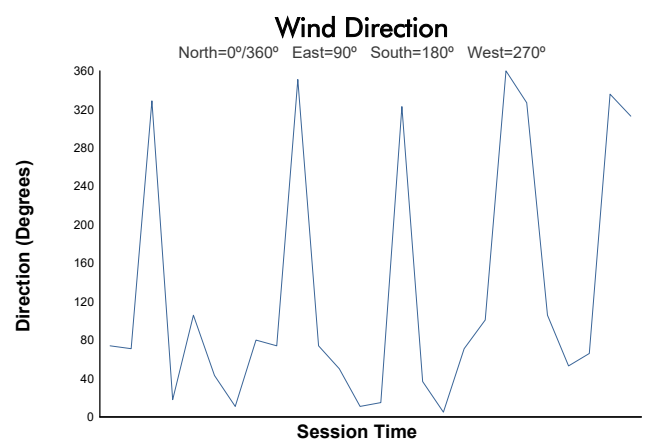

FIM JuniorGP - BARCELONA

Moto2 ECh

Race 2

Weather Report

Track Status: **DRY**