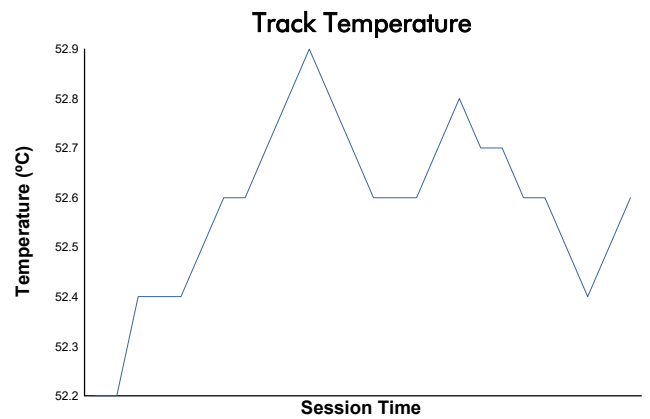

FIM JuniorGP - BARCELONA

Moto2 ECh

Race 2

Weather Report

Track Status: **DRY**