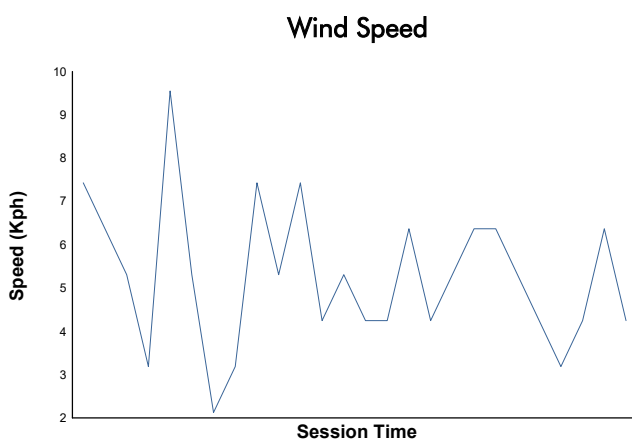

FIM JuniorGP - BARCELONA

Moto2 ECh

Race 2

Weather Report

Track Status: **DRY**