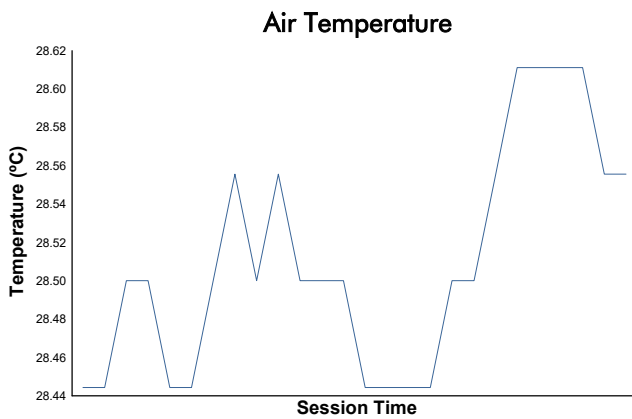

FIM JuniorGP - BARCELONA

Moto2 ECh

Race 2

Weather Report

Track Status: **DRY**