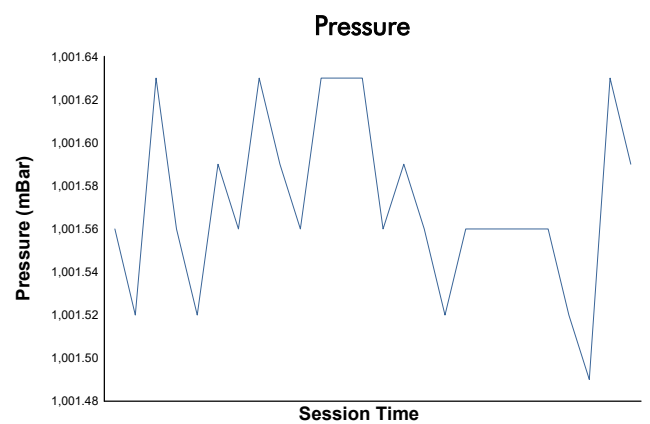

FIM JuniorGP - BARCELONA

Moto2 ECh

Race 2

Weather Report

Track Status: **DRY**