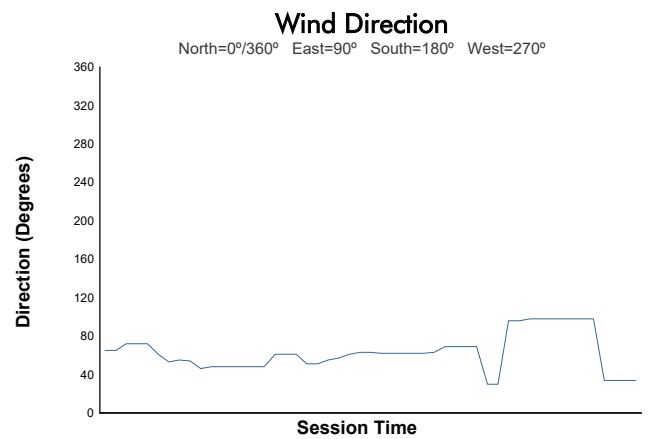

**WINTER SERIES - BARCELONA**

Formula Winter Series

Private Practice 1

Weather Report

Track Status: **DRY**