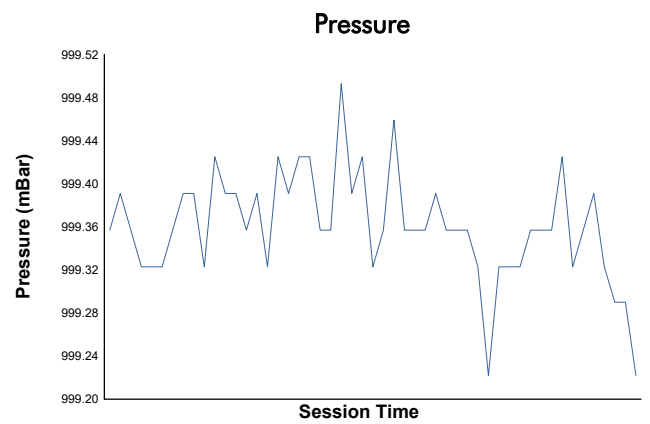

## WINTER SERIES - BARCELONA

Formula Winter Series

Private Practice 2

Weather Report

Track Status: **DRY**