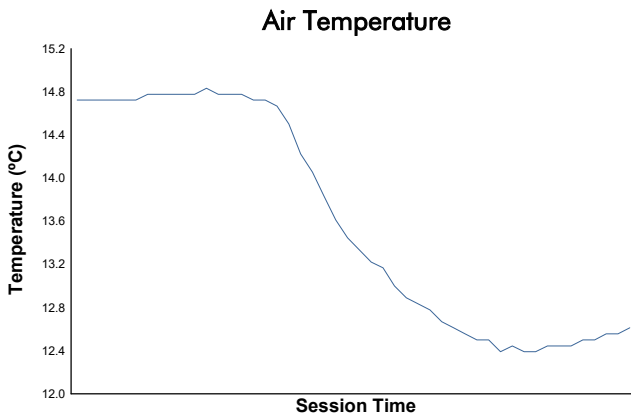

## WINTER SERIES - BARCELONA

Formula Winter Series

Private Practice 4

Weather Report

Track Status: **WET**