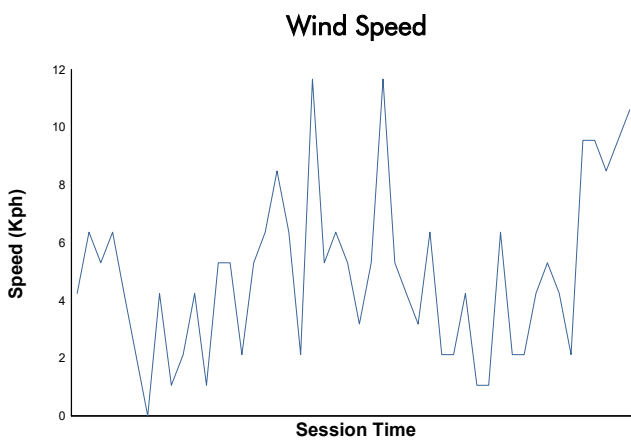

## WINTER SERIES - BARCELONA

Formula Winter Series

Private Practice 4

Weather Report

Track Status: **WET**