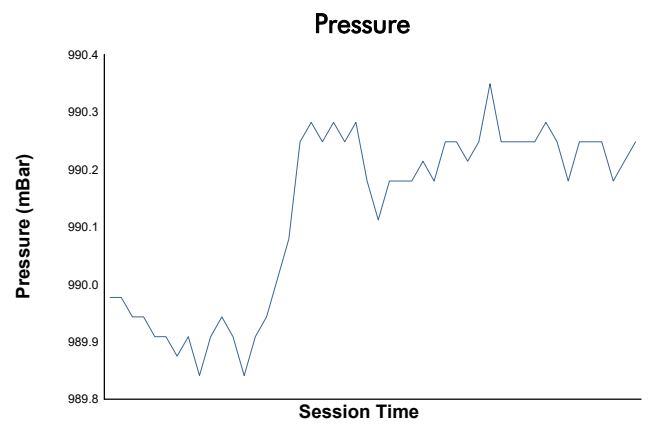

## WINTER SERIES - BARCELONA

Formula Winter Series

Private Practice 4

Weather Report

Track Status: **WET**