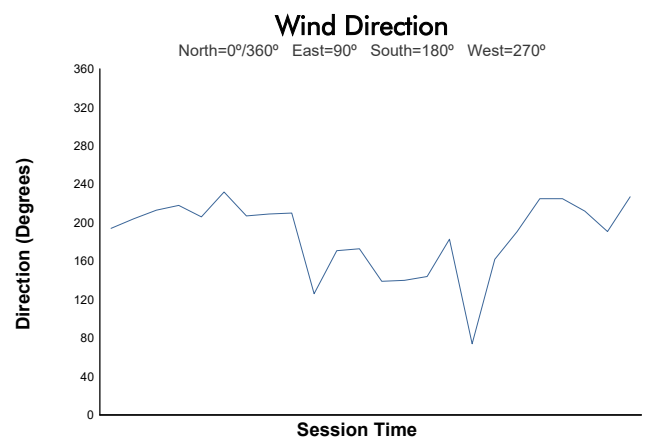

WINTER SERIES - BARCELONA

Formula Winter Series
Qualifying 2

Weather Report

Track Status: **WET**