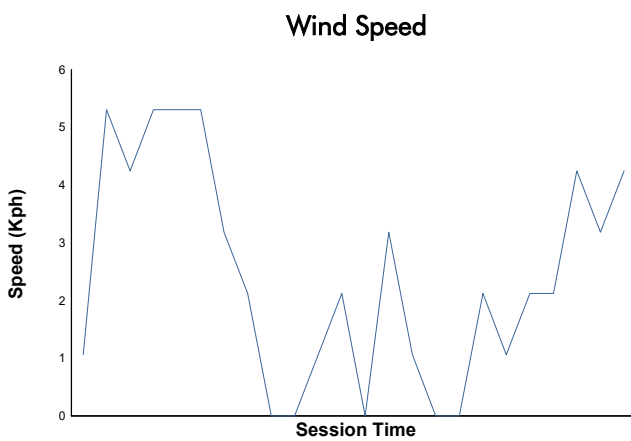

WINTER SERIES - BARCELONA

Formula Winter Series
Qualifying 2

Weather Report

Track Status: **WET**