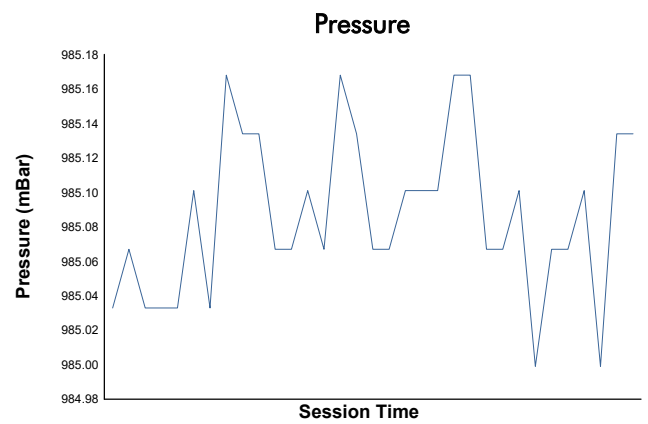

## WINTER SERIES - BARCELONA

Formula Winter Series

Race 2

Weather Report

Track Status: **DRY**