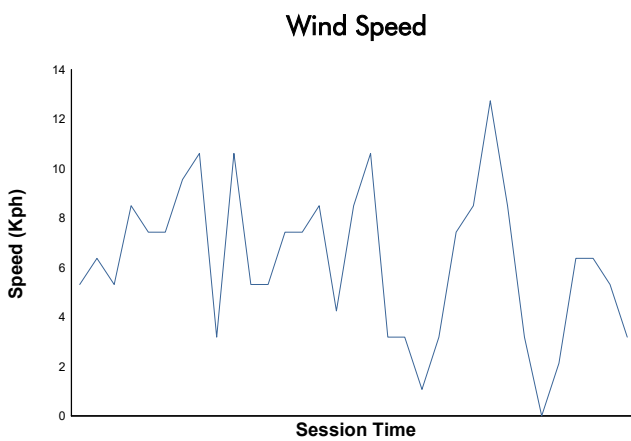

## WINTER SERIES - BARCELONA

Formula Winter Series

Race 2

Weather Report

Track Status: **DRY**