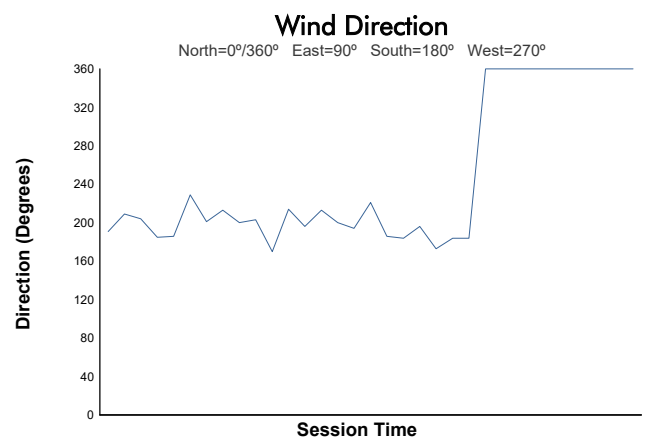

## WINTER SERIES - BARCELONA

Formula Winter Series

Race 2

Weather Report

Track Status: **DRY**