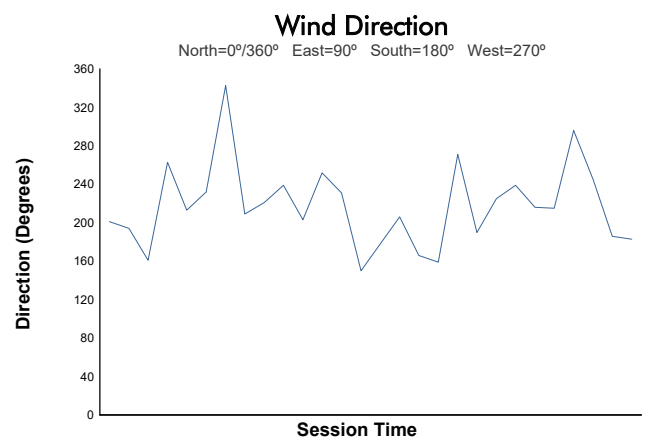

WINTER SERIES - BARCELONA

Formula Winter Series

Race 3

Weather Report

Track Status: **DRY**