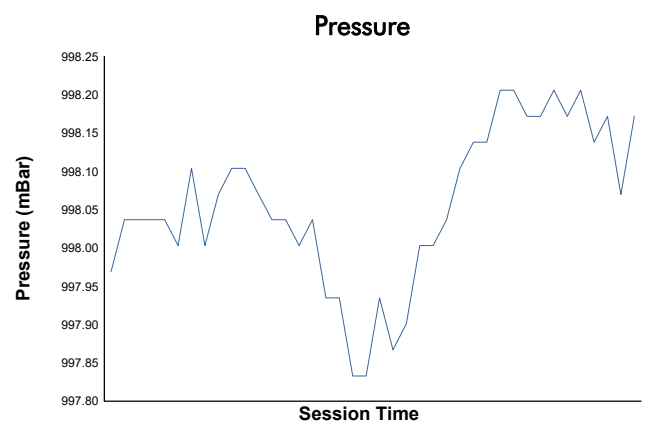

FIM JuniorGP - CIRCUIT BARCELONA-CATALUNYA

Moto2 Ech

Practice Moto 2

Weather Report

Track Status: **WET**