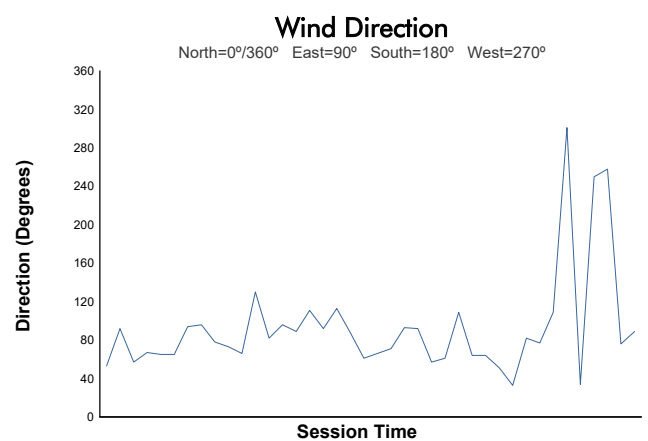

FIM JuniorGP - CIRCUIT BARCELONA-CATALUNYA

Moto2 Ech

Practice Moto 2

Weather Report

Track Status: **WET**