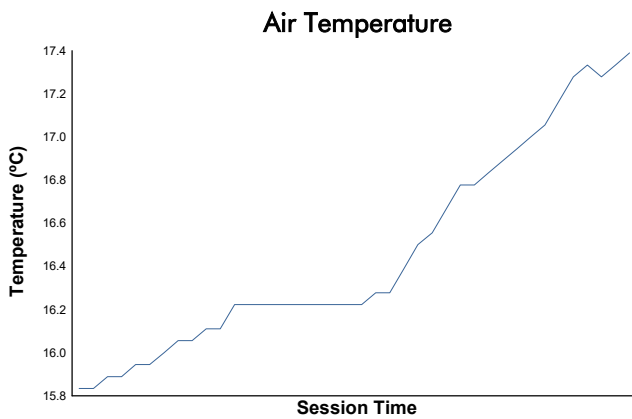

FIM JuniorGP - CIRCUIT BARCELONA-CATALUNYA

Moto2 Ech

Practice Moto 2

Weather Report

Track Status: **WET**