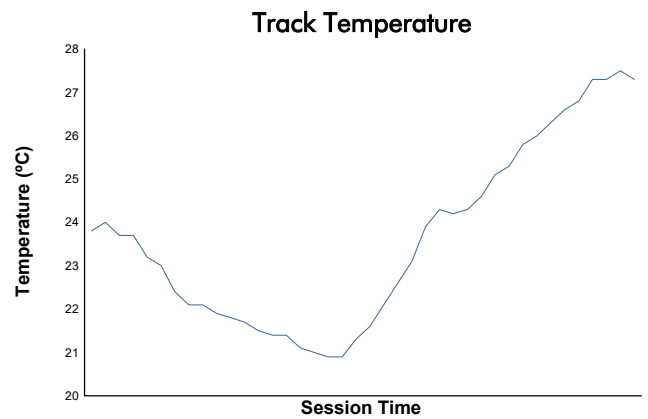

FIM JuniorGP - CIRCUIT BARCELONA-CATALUNYA

Moto2 Ech

Practice Moto 2

Weather Report

Track Status: **WET**