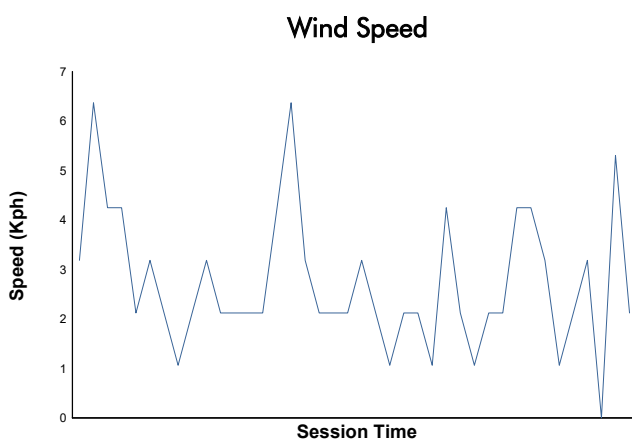

FIM JuniorGP - CIRCUIT BARCELONA-CATALUNYA

Moto2 Ech

Practice Moto 2

Weather Report

Track Status: **WET**