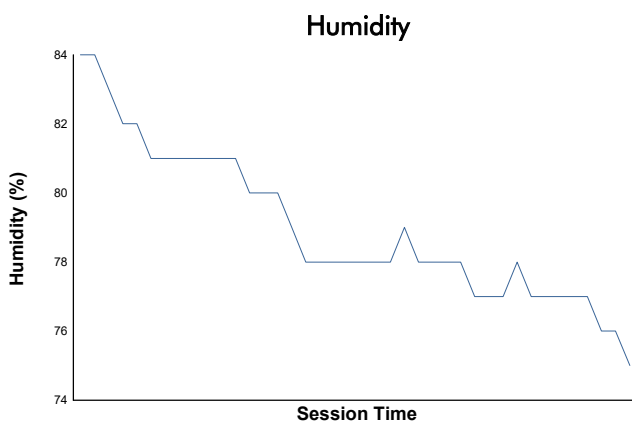

FIM JuniorGP - CIRCUIT BARCELONA-CATALUNYA

Moto2 Ech

Practice Moto 2

Weather Report

Track Status: **WET**