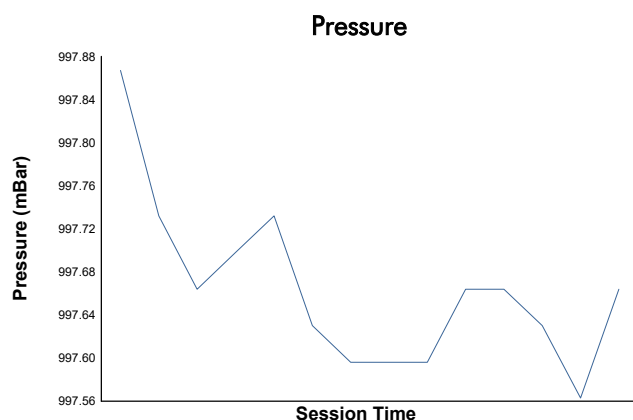

# FIM JuniorGP - CIRCUIT BARCELONA-CATALUNYA

Moto2 Ech  
Qualifying 1

Weather Report

Track Status: **DRY**