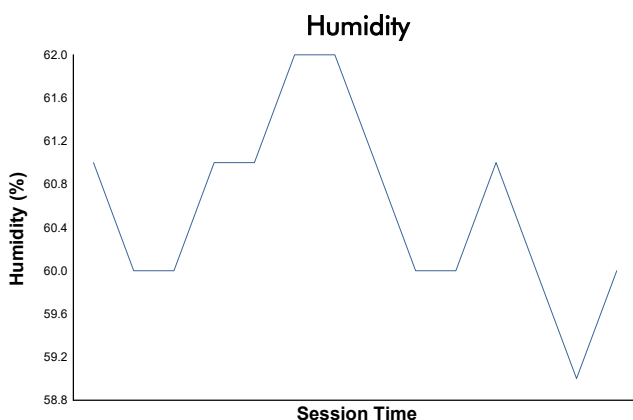

# FIM JuniorGP - CIRCUIT BARCELONA-CATALUNYA

Moto2 Ech  
Qualifying 1

Weather Report

Track Status: **DRY**