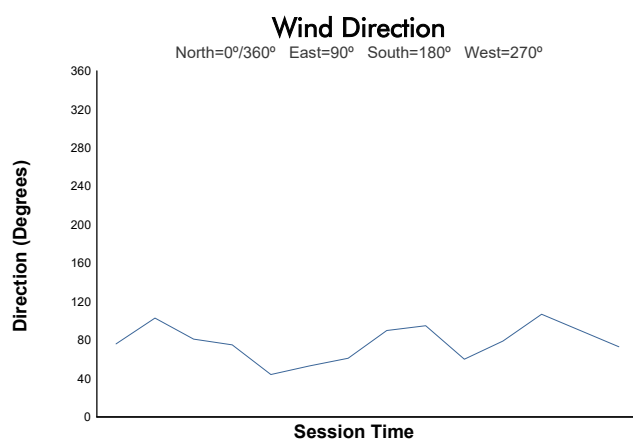

# FIM JuniorGP - CIRCUIT BARCELONA-CATALUNYA

Moto2 Ech  
Qualifying 1

Weather Report

Track Status: **DRY**