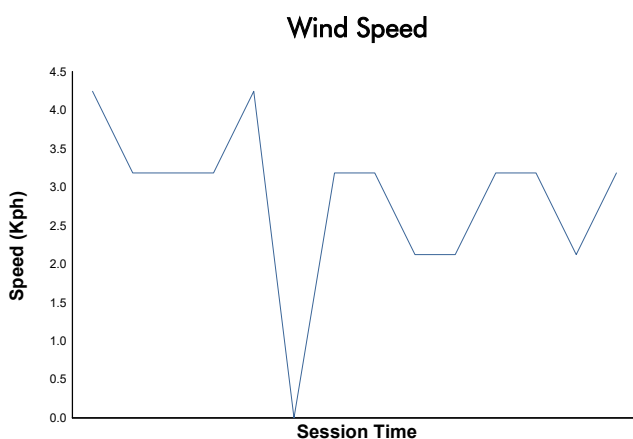

# FIM JuniorGP - CIRCUIT BARCELONA-CATALUNYA

Moto2 Ech  
Qualifying 1

Weather Report

Track Status: **DRY**