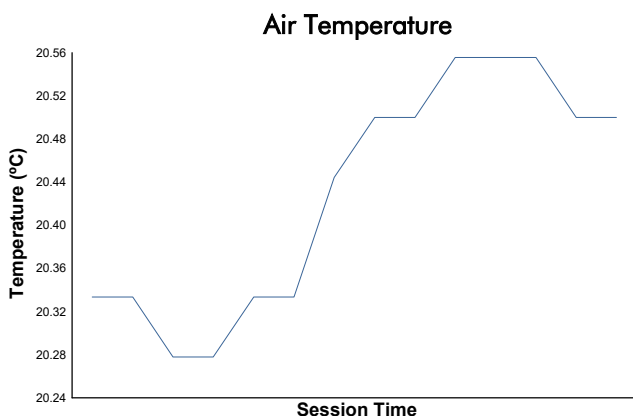

# FIM JuniorGP - CIRCUIT BARCELONA-CATALUNYA

Moto2 Ech  
Qualifying 1

Weather Report

Track Status: **DRY**