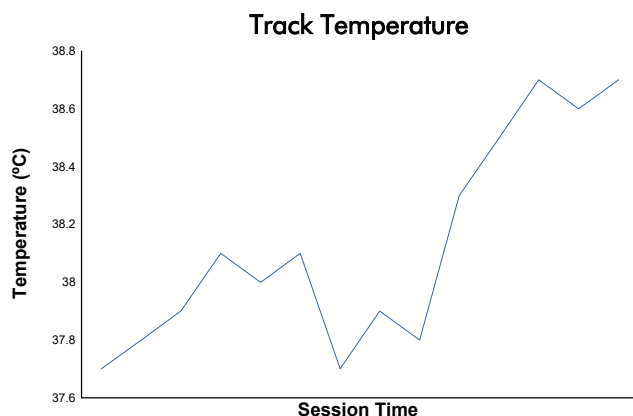

# FIM JuniorGP - CIRCUIT BARCELONA-CATALUNYA

Moto2 Ech  
Qualifying 1

Weather Report

Track Status: **DRY**