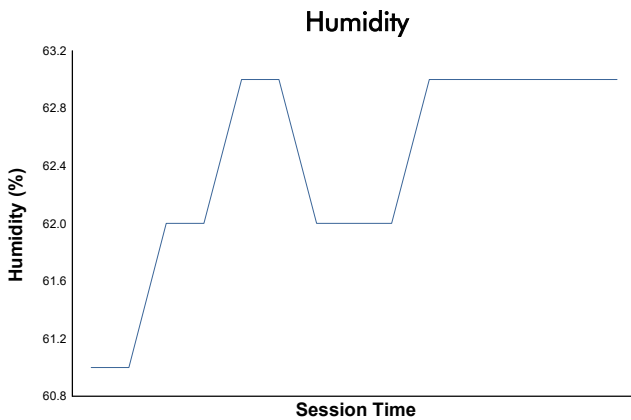

FIM JuniorGP - CIRCUIT BARCELONA-CATALUNYA

Moto2 Ech
Qualifying 2

Weather Report

Track Status: **DRY**