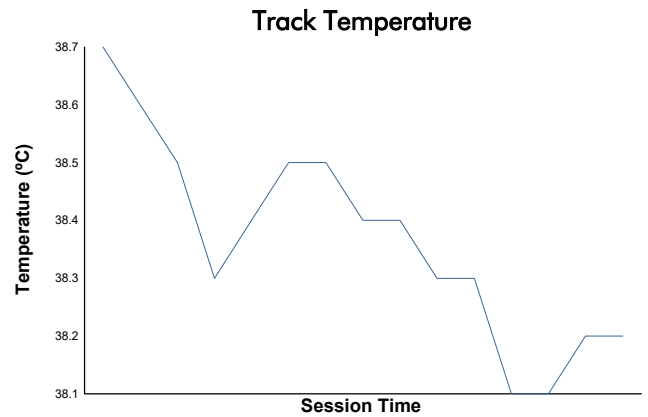

FIM JuniorGP - CIRCUIT BARCELONA-CATALUNYA

Moto2 Ech
Qualifying 2

Weather Report

Track Status: **DRY**