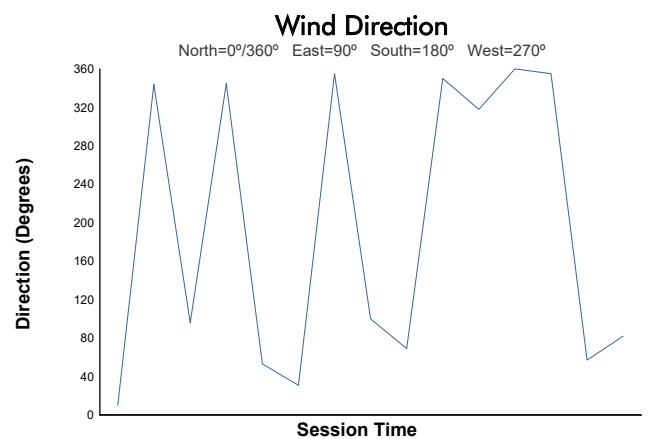

FIM JuniorGP - CIRCUIT BARCELONA-CATALUNYA

Moto2 Ech
Qualifying 2

Weather Report

Track Status: **DRY**