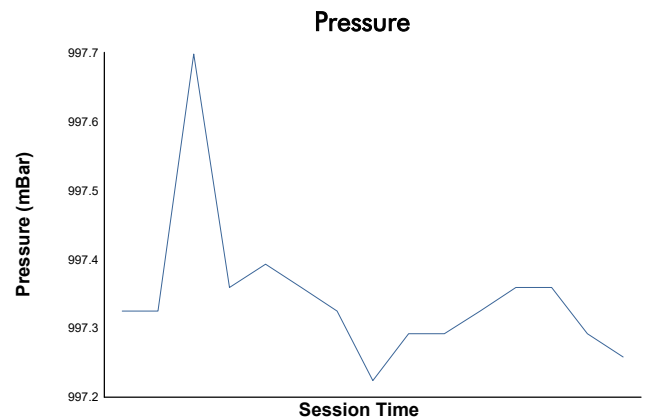

FIM JuniorGP - CIRCUIT BARCELONA-CATALUNYA

Moto2 Ech
Qualifying 2

Weather Report

Track Status: **DRY**