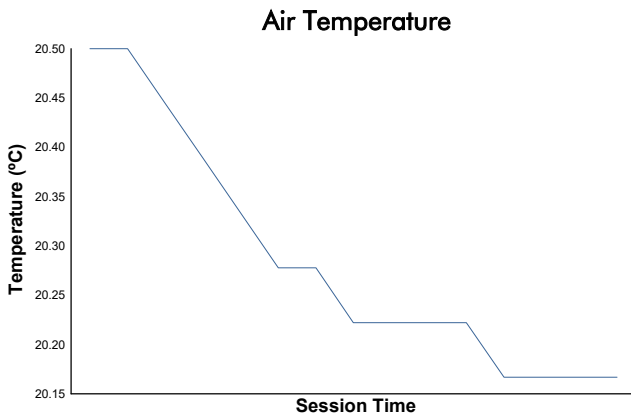

FIM JuniorGP - CIRCUIT BARCELONA-CATALUNYA

Moto2 Ech
Qualifying 2

Weather Report

Track Status: **DRY**