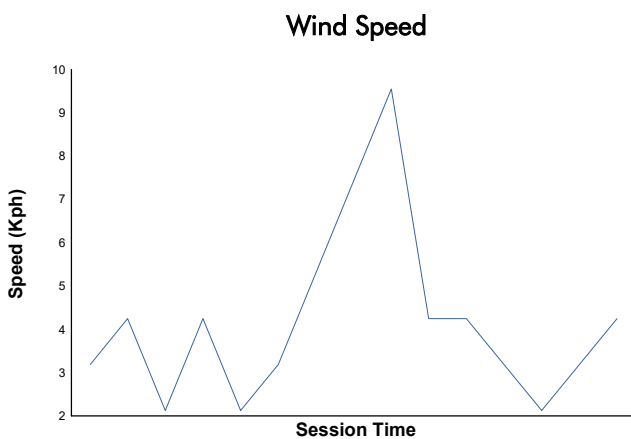

FIM JuniorGP - CIRCUIT BARCELONA-CATALUNYA

Moto2 Ech
Qualifying 2

Weather Report

Track Status: **DRY**