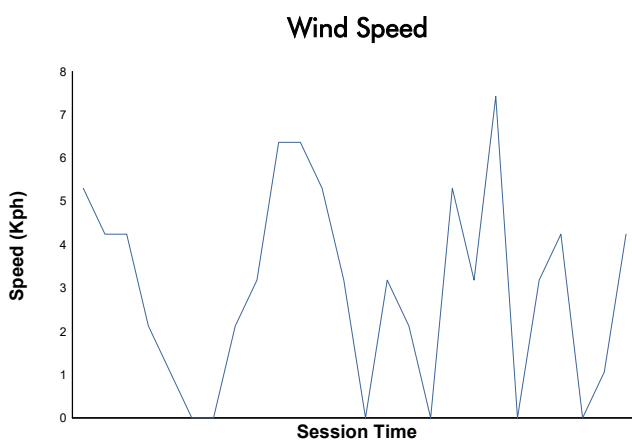

# FIM JuniorGP - CIRCUIT BARCELONA-CATALUNYA

Moto2 Ech

Race 1

Weather Report

Track Status: **DRY**