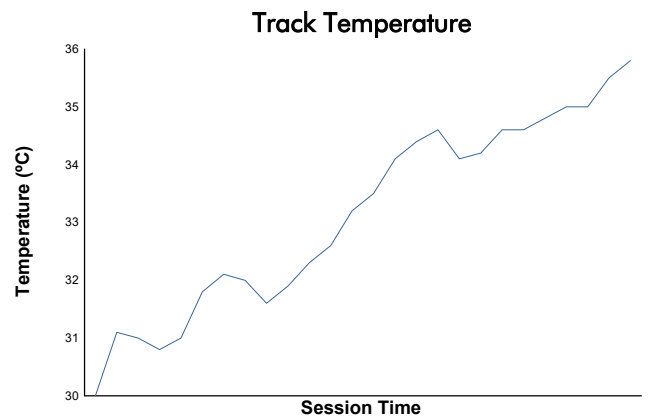

# FIM JuniorGP - CIRCUIT BARCELONA-CATALUNYA

Moto2 Ech

Race 1

Weather Report

Track Status: **DRY**