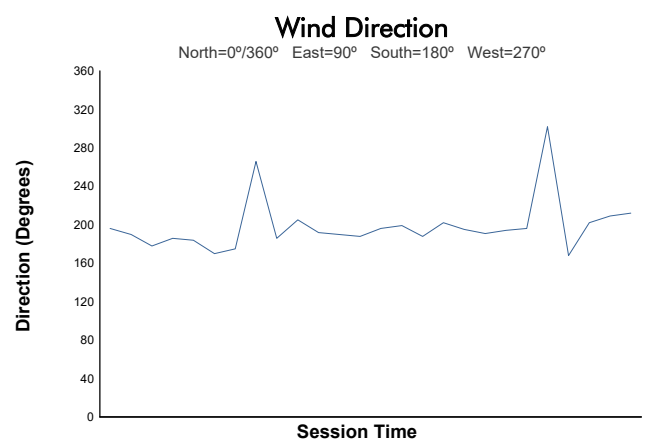

# FIM JuniorGP - CIRCUIT BARCELONA-CATALUNYA

Moto2 Ech

Race 1

Weather Report

Track Status: **DRY**