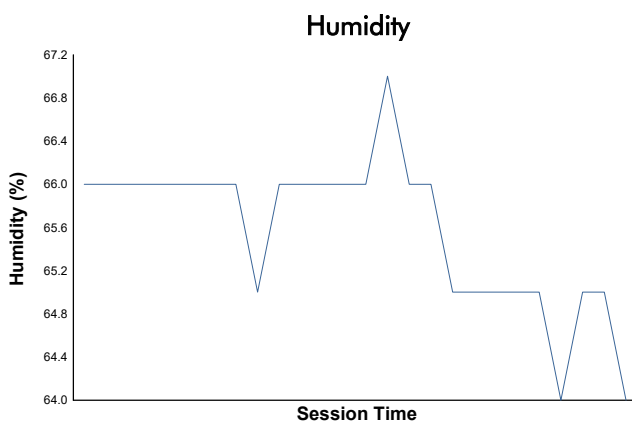

# FIM JuniorGP - CIRCUIT BARCELONA-CATALUNYA

Moto2 Ech

Race 1

Weather Report

Track Status: **DRY**