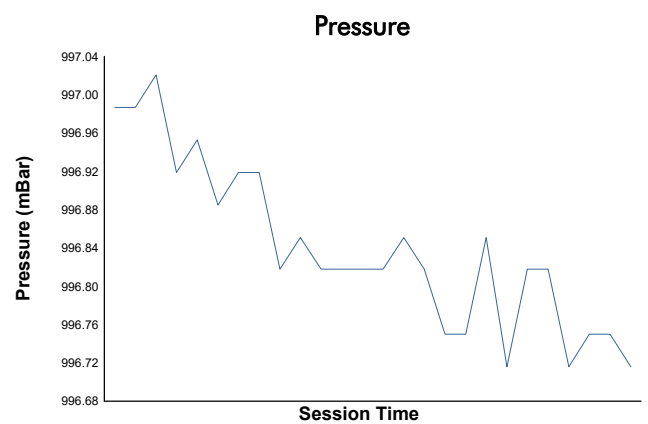

# FIM JuniorGP - CIRCUIT BARCELONA-CATALUNYA

Moto2 Ech

Race 1

Weather Report

Track Status: **DRY**