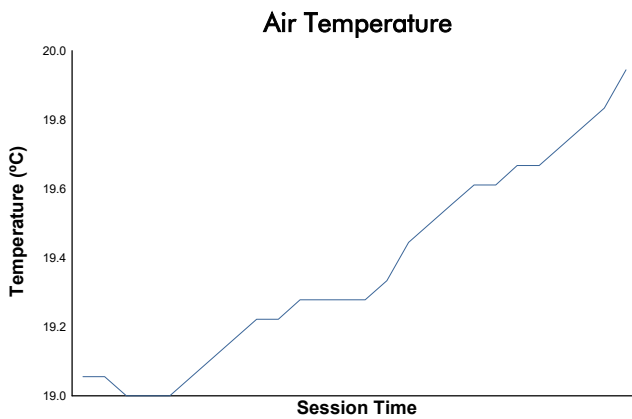

# FIM JuniorGP - CIRCUIT BARCELONA-CATALUNYA

Moto2 Ech

Race 1

Weather Report

Track Status: **DRY**