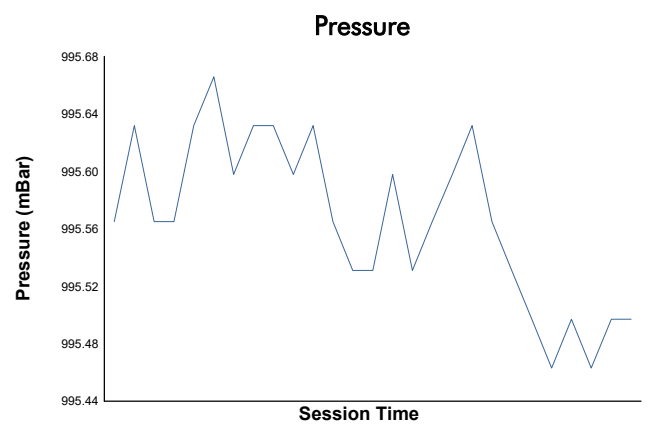

FIM JuniorGP - CIRCUIT BARCELONA-CATALUNYA

Moto2 Ech

Race 2

Weather Report

Track Status: **DRY**