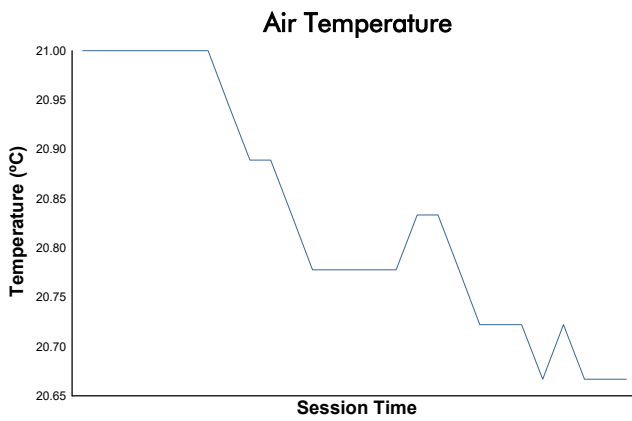

FIM JuniorGP - CIRCUIT BARCELONA-CATALUNYA

Moto2 Ech

Race 2

Weather Report

Track Status: **DRY**