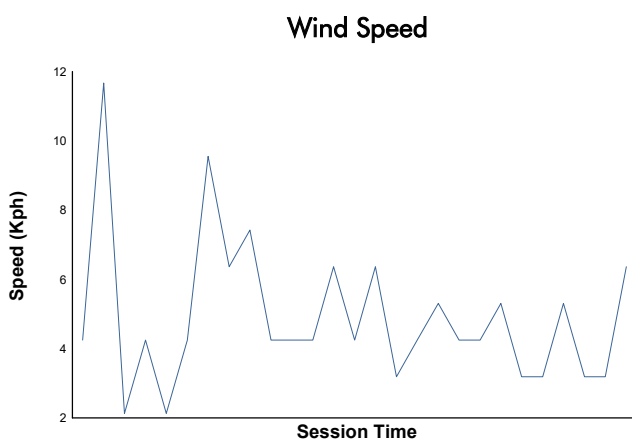

FIM JuniorGP - CIRCUIT BARCELONA-CATALUNYA

Moto2 Ech

Race 2

Weather Report

Track Status: **DRY**