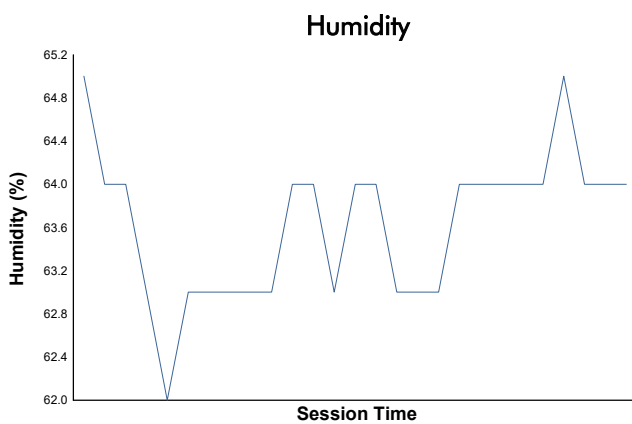

FIM JuniorGP - CIRCUIT BARCELONA-CATALUNYA

Moto2 Ech

Race 2

Weather Report

Track Status: **DRY**