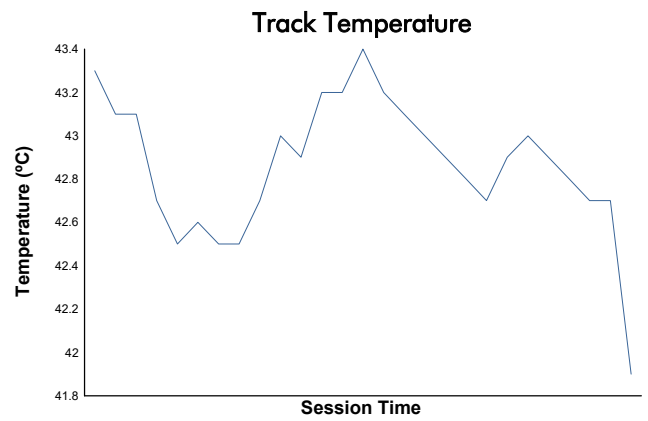

FIM JuniorGP - CIRCUIT BARCELONA-CATALUNYA

Moto2 Ech

Race 2

Weather Report

Track Status: **DRY**