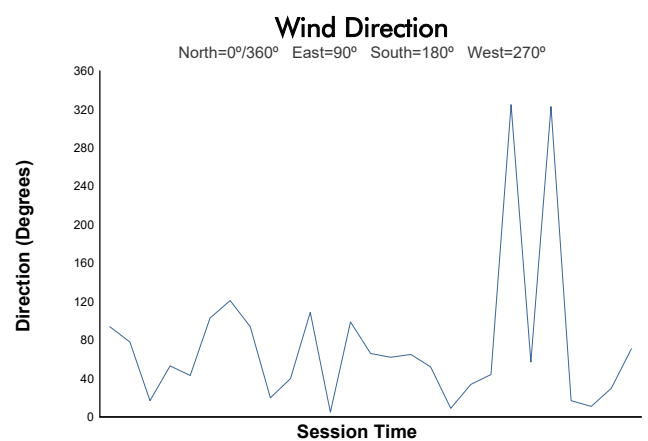

FIM JuniorGP - CIRCUIT BARCELONA-CATALUNYA

Moto2 Ech

Race 2

Weather Report

Track Status: **DRY**