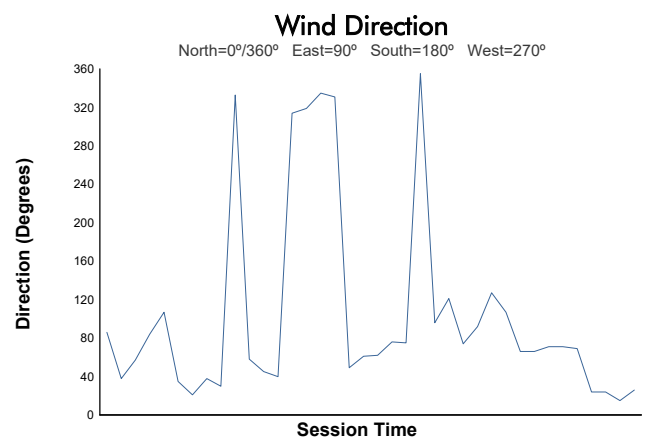

## Weather Report

Track Status: **DRY**