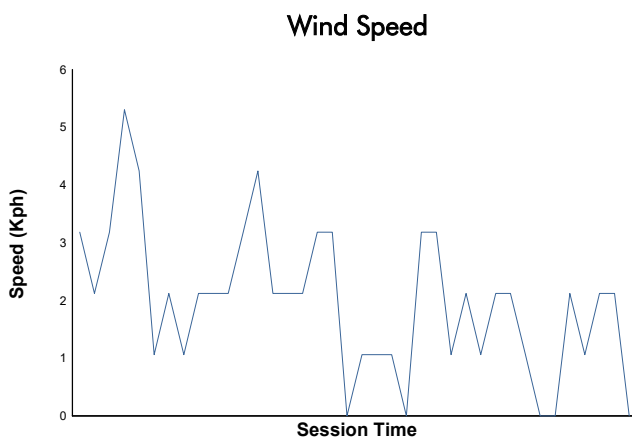

## Weather Report

Track Status: **DRY**