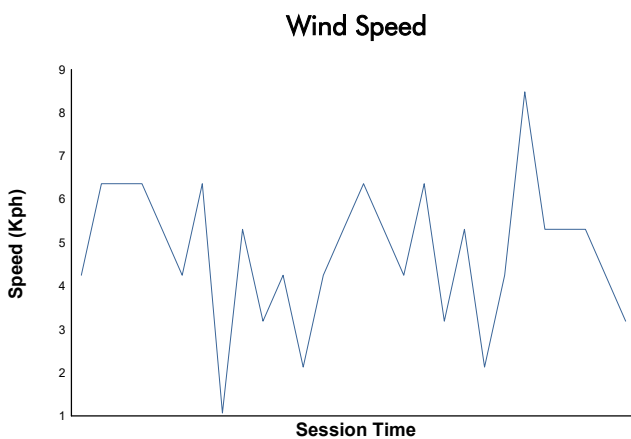

FIM JuniorGP - CIRCUIT BARCELONA-CATALUNYA

Stock ECh

Race

Weather Report

Track Status: **DRY**