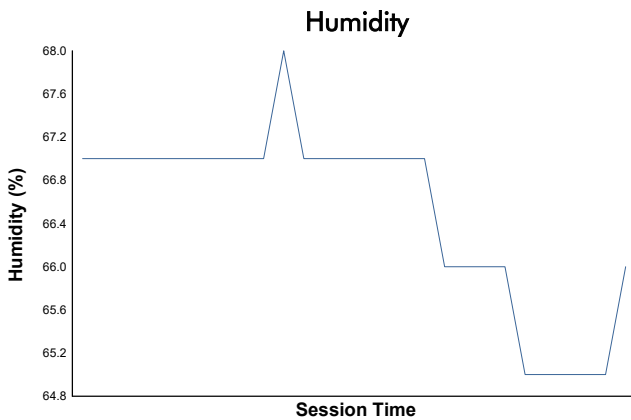

FIM JuniorGP - CIRCUIT BARCELONA-CATALUNYA

Stock ECh

Race

Weather Report

Track Status: **DRY**