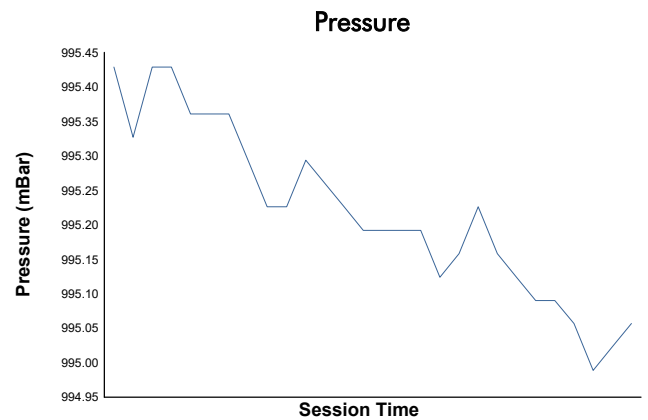

FIM JuniorGP - CIRCUIT BARCELONA-CATALUNYA

Stock ECh

Race

Weather Report

Track Status: **DRY**