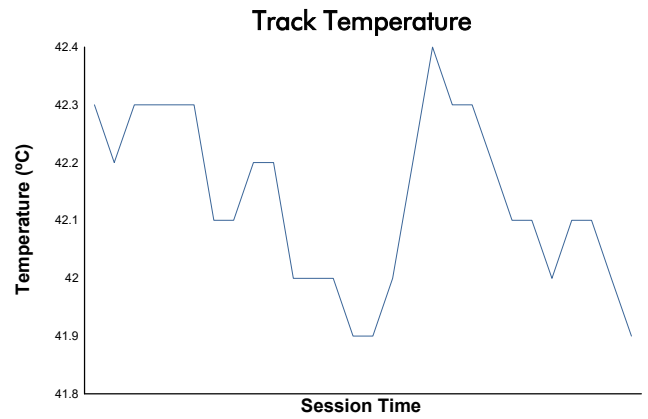

FIM JuniorGP - CIRCUIT BARCELONA-CATALUNYA

Stock ECh

Race

Weather Report

Track Status: **DRY**