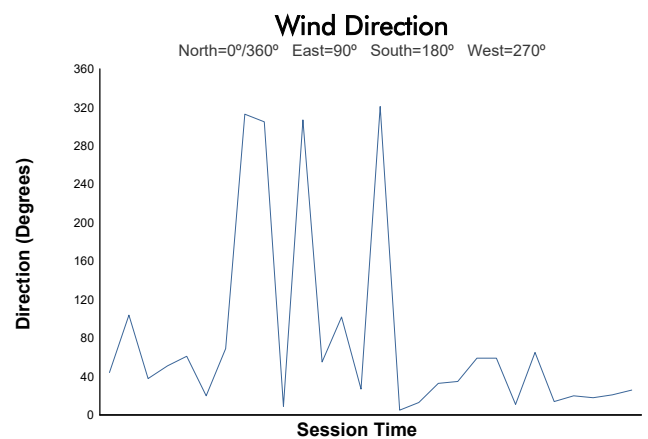

FIM JuniorGP - CIRCUIT BARCELONA-CATALUNYA

Stock ECh

Race

Weather Report

Track Status: **DRY**