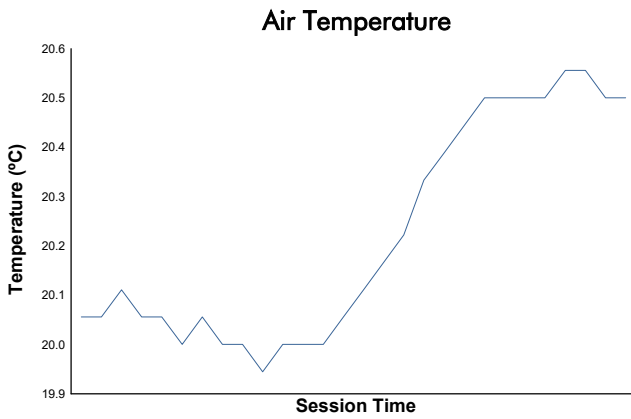

FIM JuniorGP - CIRCUIT BARCELONA-CATALUNYA

Stock ECh

Race

Weather Report

Track Status: **DRY**