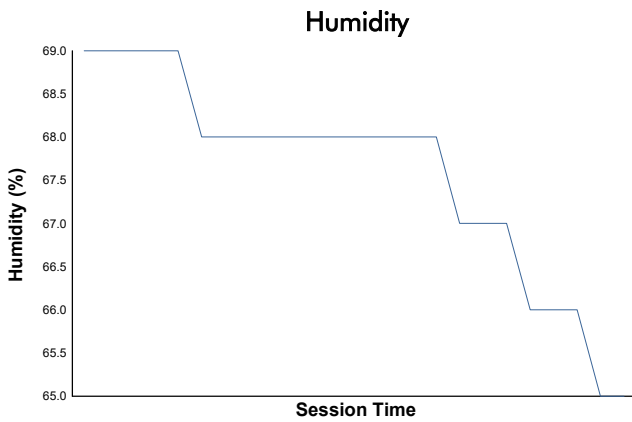

RFME ESBK 2024
SS 300
Entrenamiento Cronometrado
Weather Report

Track Status: **DRY**