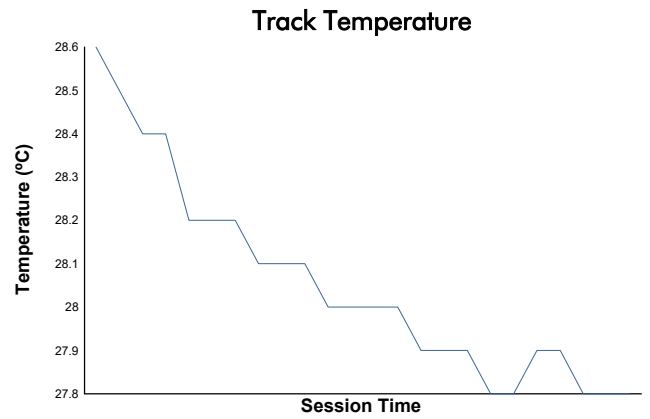

RFME ESBK 2024
SS 300
Entrenamiento Cronometrado
Weather Report

Track Status: **DRY**