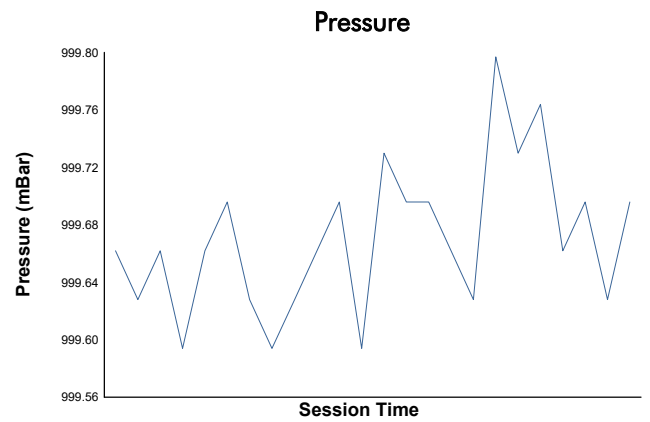

RFME ESBK 2024
SS 300
Entrenamiento Cronometrado
Weather Report

Track Status: **DRY**