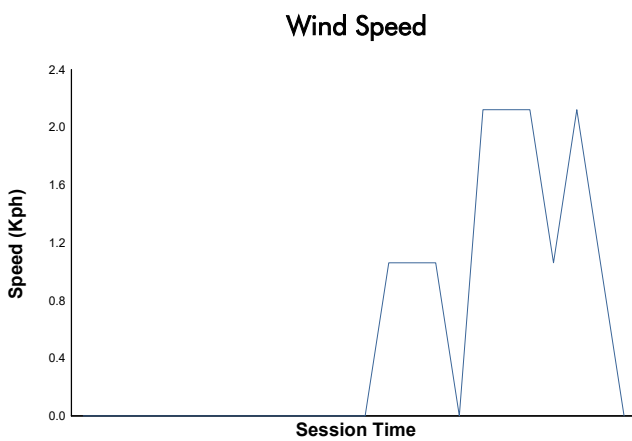

RFME ESBK 2024
SS 300
Entrenamiento Cronometrado
Weather Report

Track Status: **DRY**