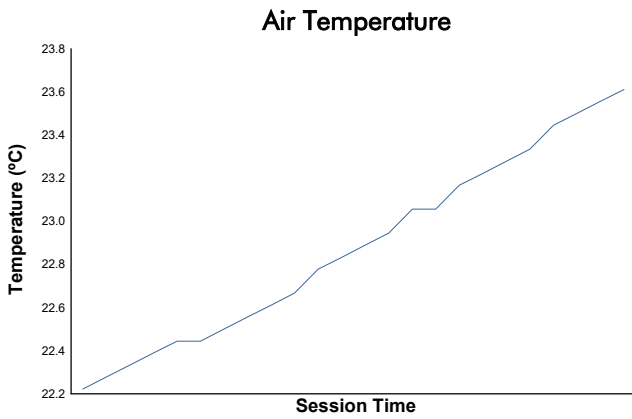

RFME ESBK 2024
SS 300
Entrenamiento Cronometrado
Weather Report

Track Status: **DRY**