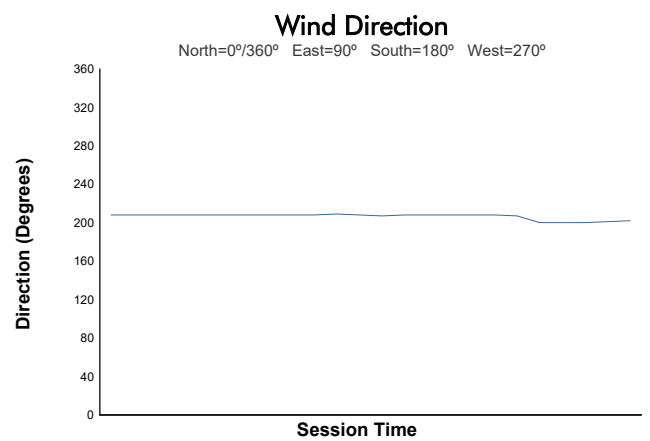

RFME ESBK 2024
SS 300
Entrenamiento Cronometrado
Weather Report

Track Status: **DRY**