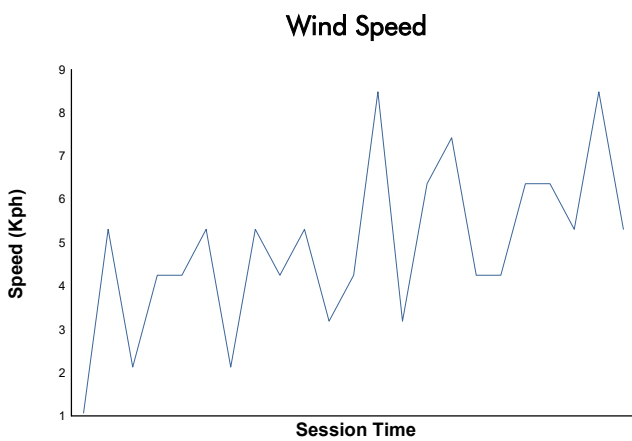

RFME ESBK 2024

SS 300

Carrera 1

Weather Report

Track Status: **DRY**