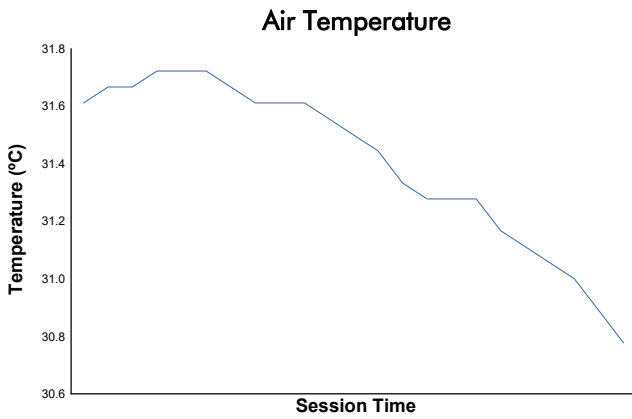

RFME ESBK 2024

SS 300

Carrera 1

Weather Report

Track Status: **DRY**