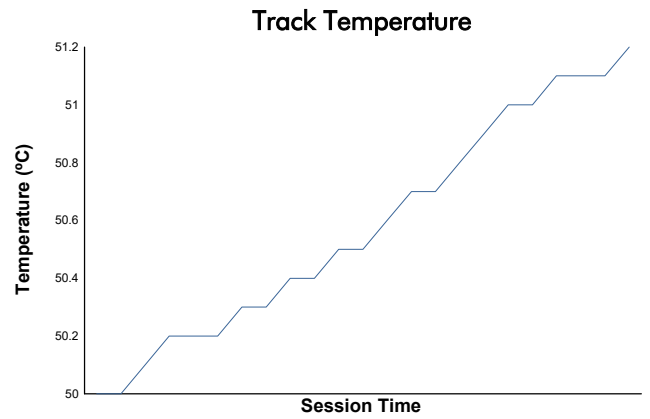

RFME ESBK 2024

SS 300

Carrera 1

Weather Report

Track Status: **DRY**