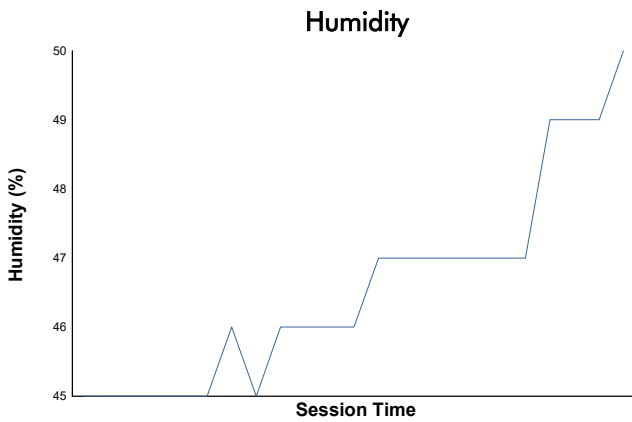

RFME ESBK 2024

SS 300

Carrera 1

Weather Report

Track Status: **DRY**