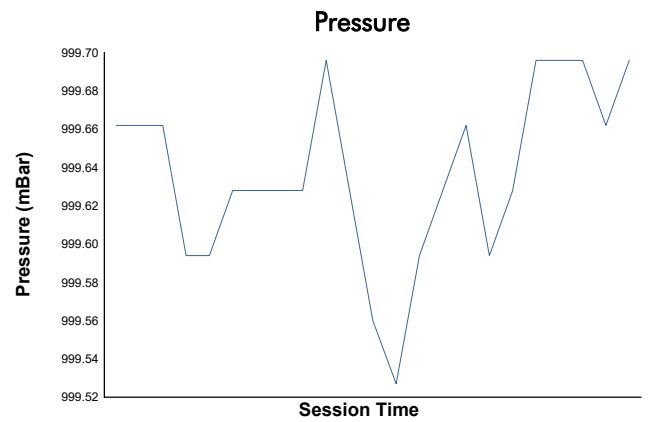

RFME ESBK 2024

SS 300

Carrera 1

Weather Report

Track Status: **DRY**