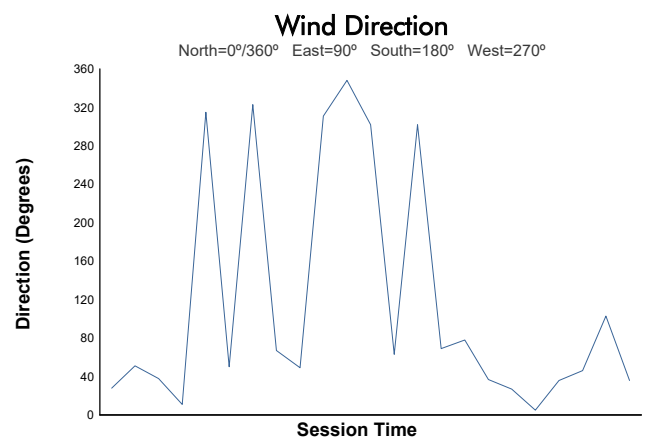

RFME ESBK 2024

SS 300

Carrera 1

Weather Report

Track Status: **DRY**