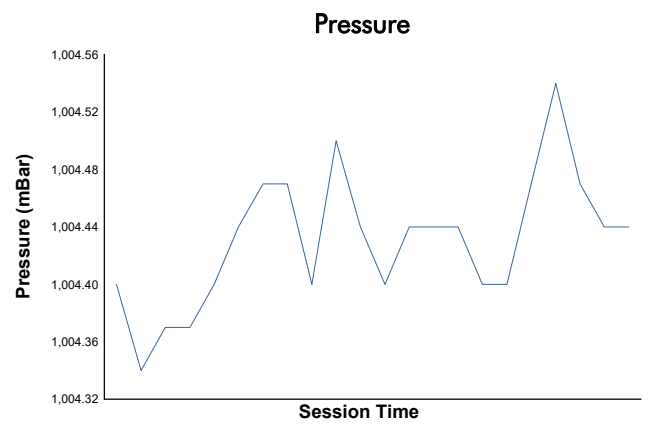

RFME ESBK 2024

SS 300

Carrera 2

Weather Report

Track Status: **DRY**