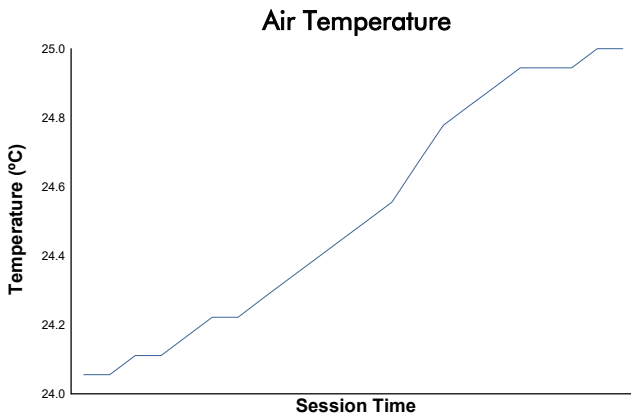

RFME ESBK 2024

SS 300

Carrera 2

Weather Report

Track Status: **DRY**