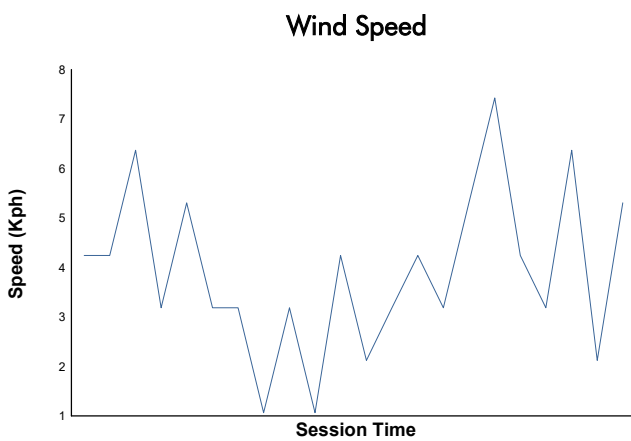

RFME ESBK 2024

SS 300

Carrera 2

Weather Report

Track Status: **DRY**