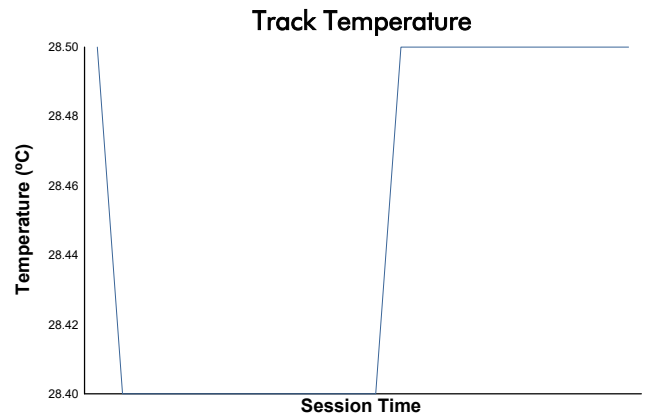

RFME ESBK 2024

SS 300

Carrera 2

Weather Report

Track Status: **DRY**