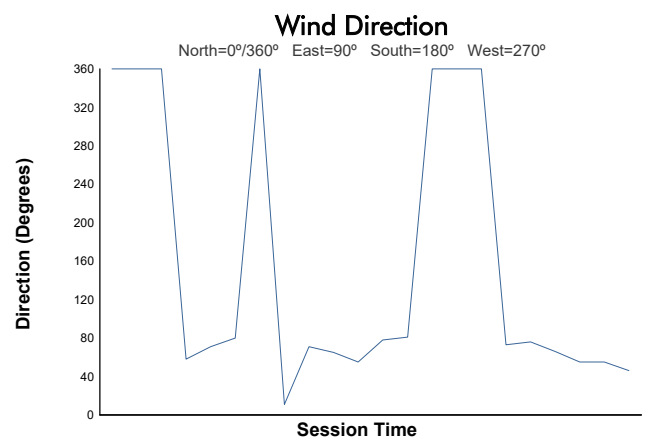

RFME ESBK 2024

SS 300

Carrera 2

Weather Report

Track Status: **DRY**