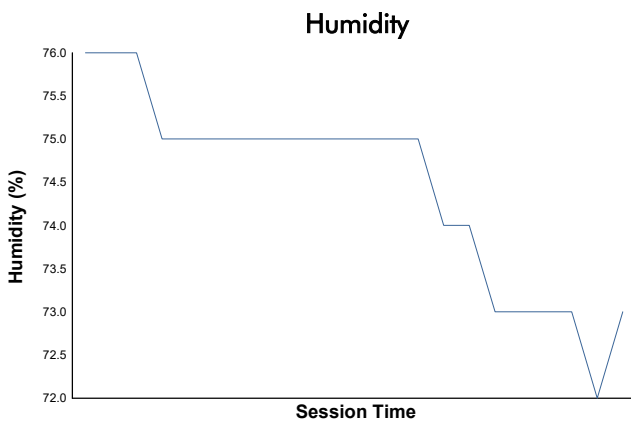

RFME ESBK 2024

SS 300

Carrera 2

Weather Report

Track Status: **DRY**