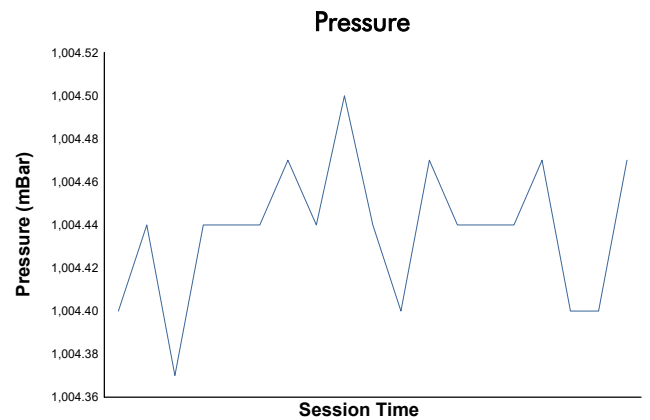

RFME ESBK 2024

Moto 4

Carrera 2

Weather Report

Track Status: **DRY**