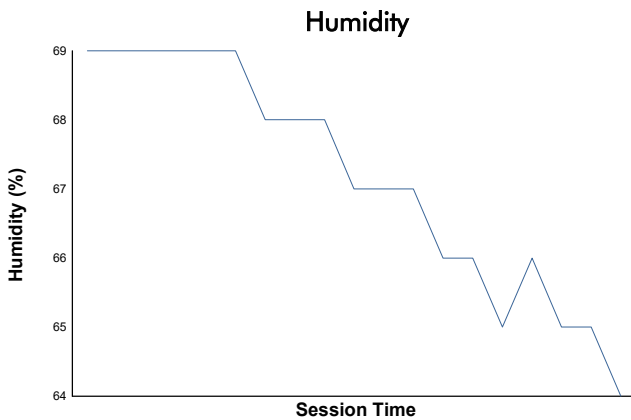

RFME ESBK 2024

Moto 4

Carrera 2

Weather Report

Track Status: **DRY**