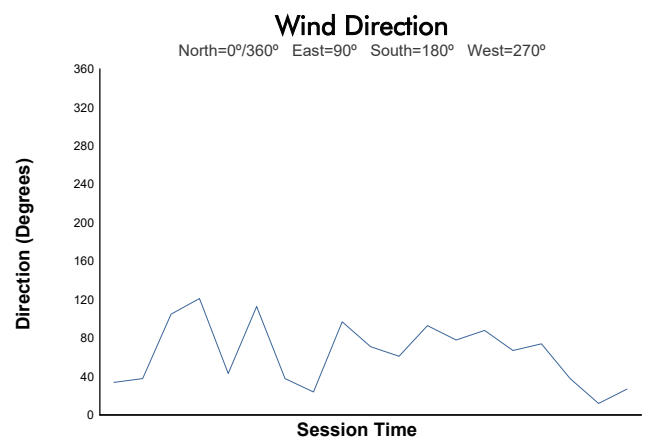

RFME ESBK 2024

Moto 4

Carrera 2

Weather Report

Track Status: **DRY**