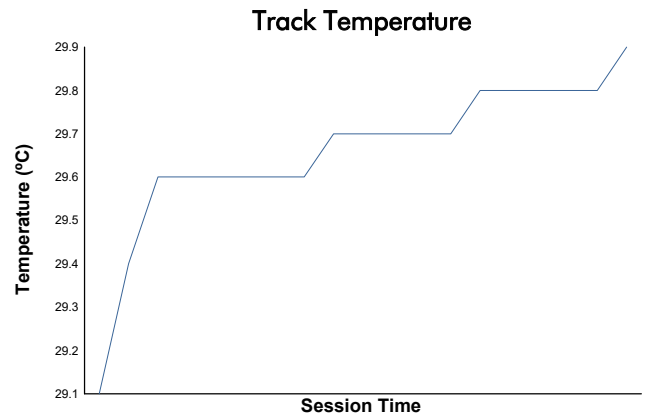

RFME ESBK 2024

Moto 4

Carrera 2

Weather Report

Track Status: **DRY**