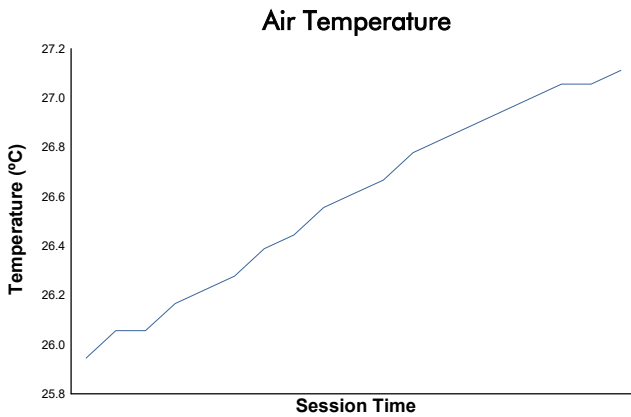

RFME ESBK 2024

Moto 4

Carrera 2

Weather Report

Track Status: **DRY**