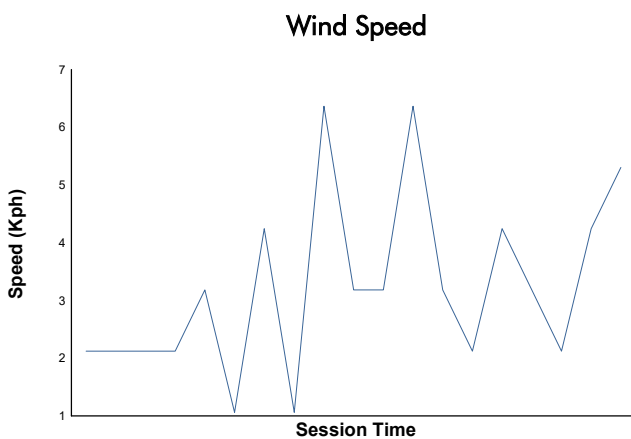

RFME ESBK 2024

Moto 4

Carrera 2

Weather Report

Track Status: **DRY**