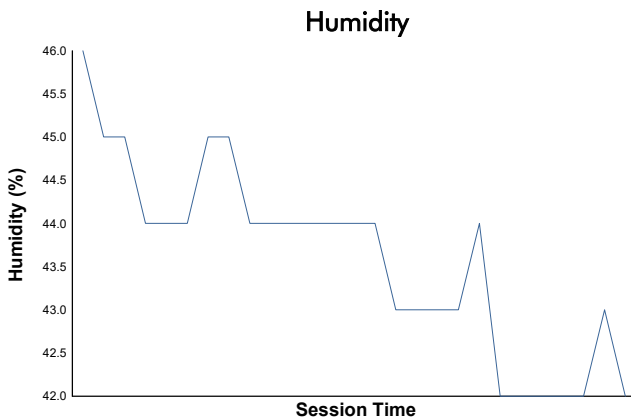

**RFME ESBK 2024**  
Supersport NG  
Carrera 1  
Weather Report

Track Status: **DRY**