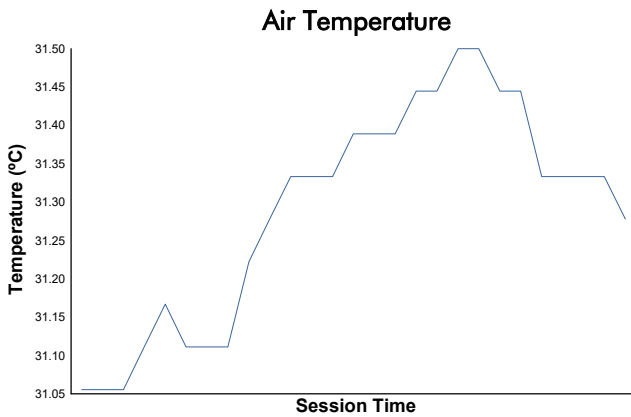

**RFME ESBK 2024**  
Supersport NG  
Carrera 1  
Weather Report

Track Status: **DRY**