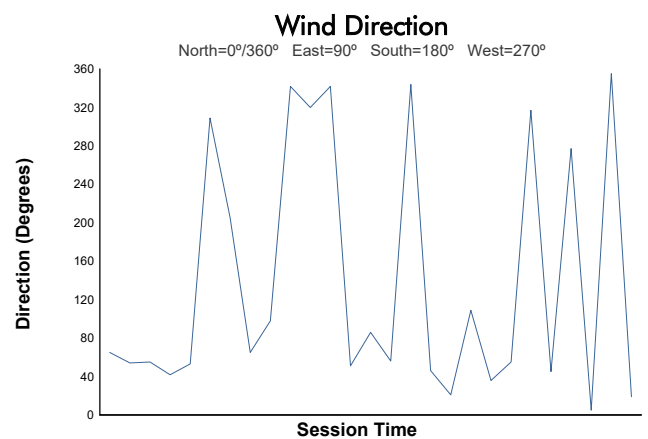

**RFME ESBK 2024**  
Supersport NG  
Carrera 1  
Weather Report

Track Status: **DRY**