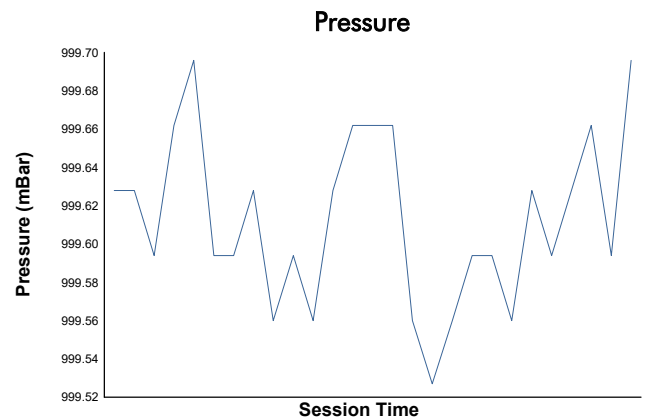

**RFME ESBK 2024**  
Supersport NG  
Carrera 1  
Weather Report

Track Status: **DRY**