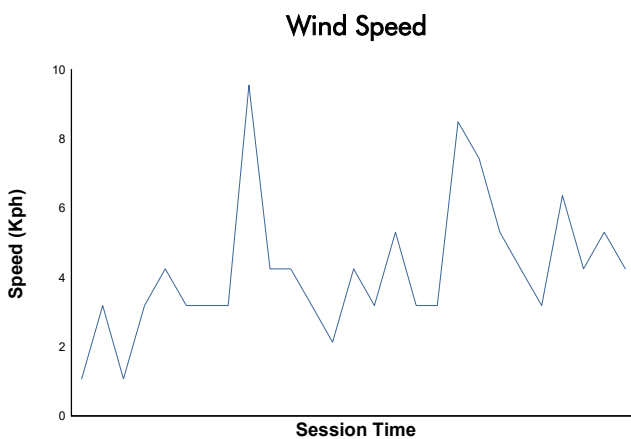

**RFME ESBK 2024**  
Supersport NG  
Carrera 1  
Weather Report

Track Status: **DRY**