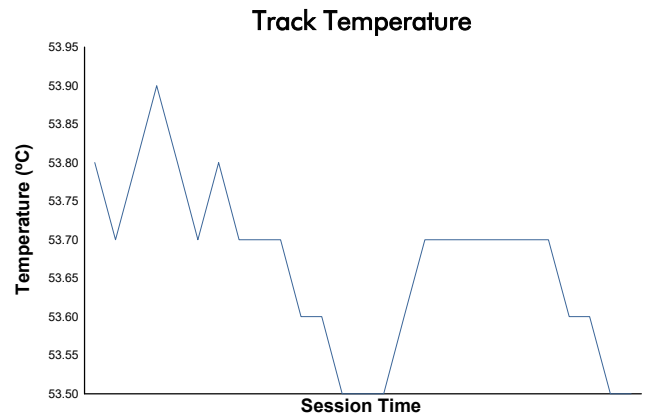

**RFME ESBK 2024**  
Supersport NG  
Carrera 1  
Weather Report

Track Status: **DRY**