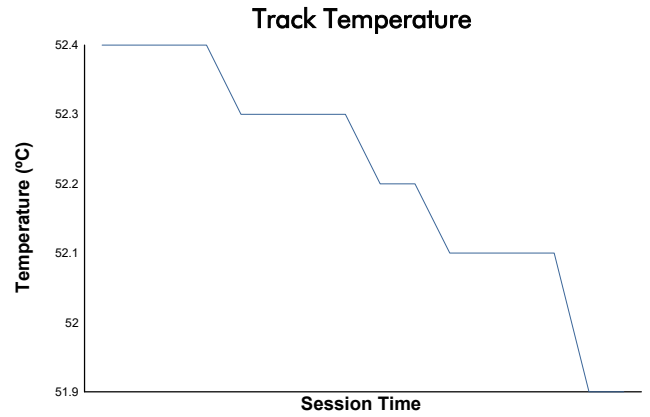

RFME ESBK 2024

SBK

Carrera 1

Weather Report

Revised

Track Status: **DRY**