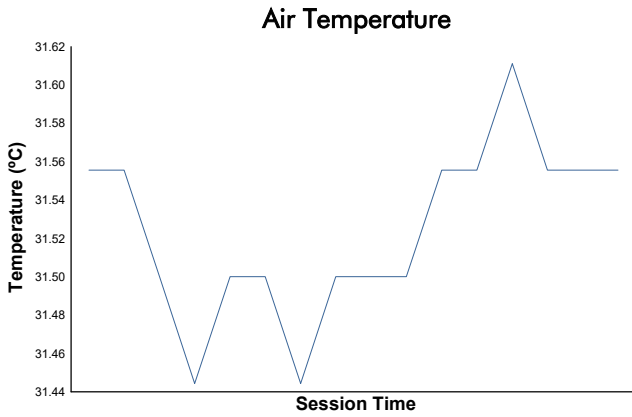

RFME ESBK 2024

SBK

Carrera 1

Weather Report

Revised

Track Status: **DRY**