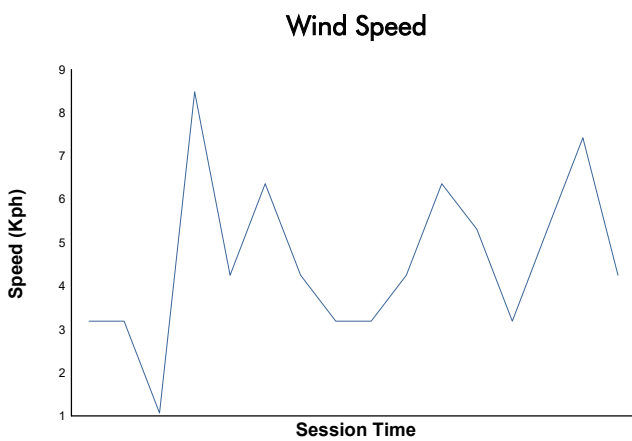

RFME ESBK 2024

SBK

Carrera 1

Weather Report

Revised

Track Status: **DRY**