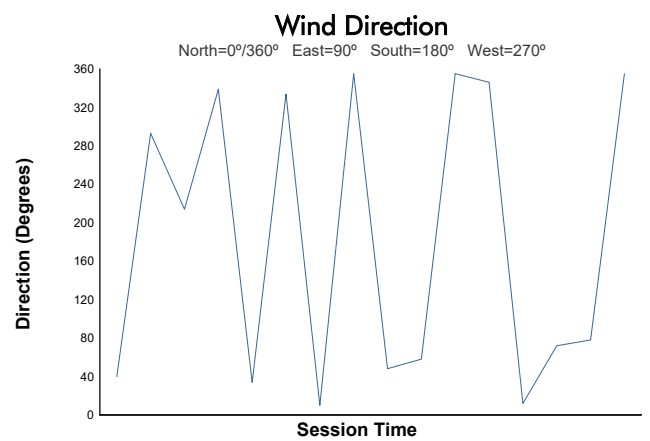

RFME ESBK 2024

SBK

Carrera 1

Weather Report

Revised

Track Status: **DRY**