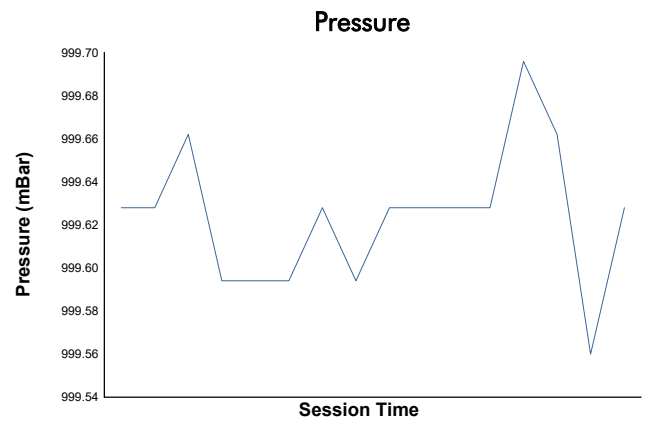

RFME ESBK 2024

SBK

Carrera 1

Weather Report

Revised

Track Status: **DRY**