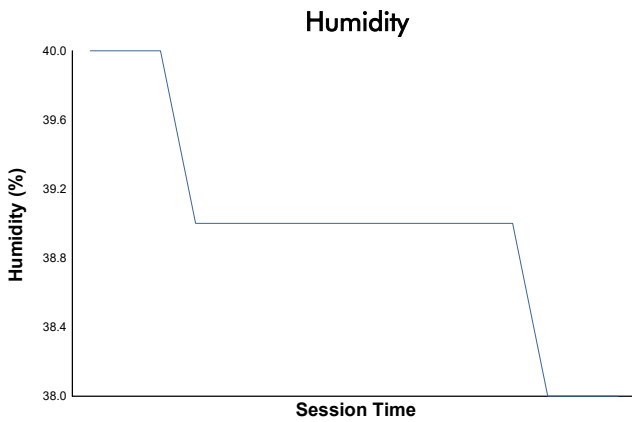

RFME ESBK 2024

SBK

Carrera 1

Weather Report

Revised

Track Status: **DRY**