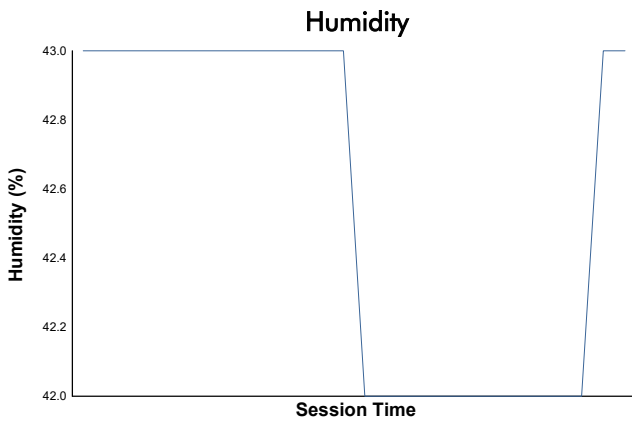

RFME ESBK 2024
SBK
Carrera 2
Weather Report

Track Status: **DRY**