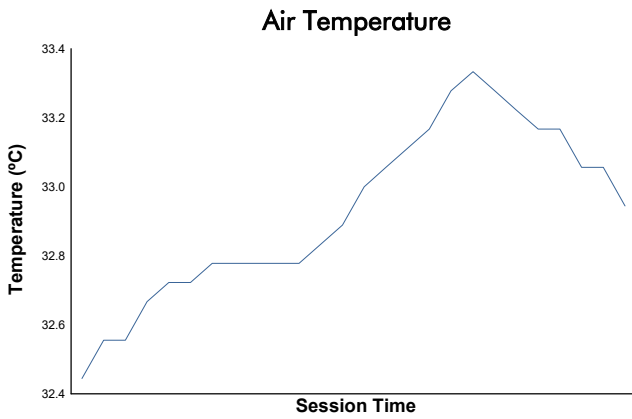

RFME ESBK 2024
SBK
Carrera 2
Weather Report

Track Status: **DRY**