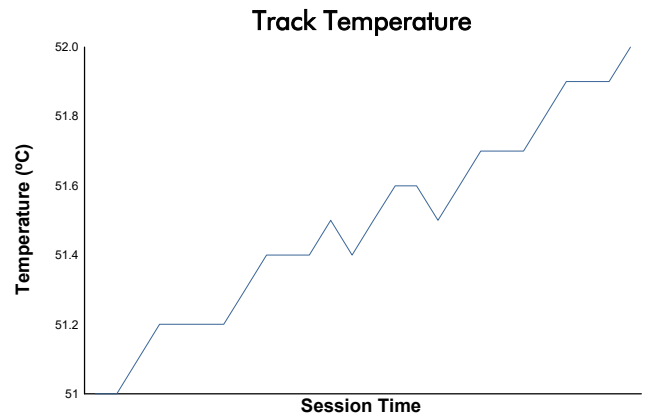

RFME ESBK 2024
SBK
Carrera 2
Weather Report

Track Status: **DRY**