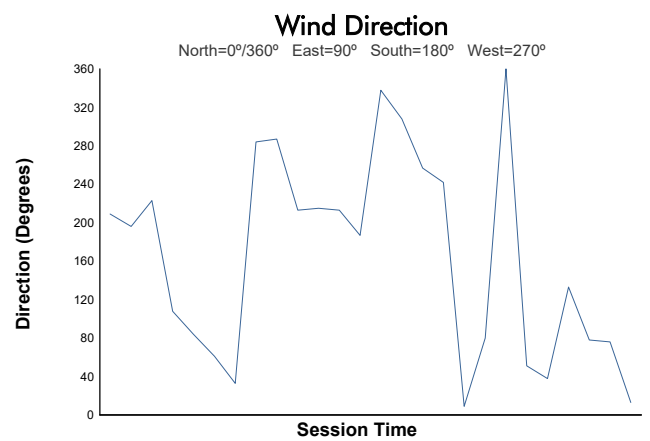

RFME ESBK 2024
SBK
Carrera 2
Weather Report

Track Status: **DRY**