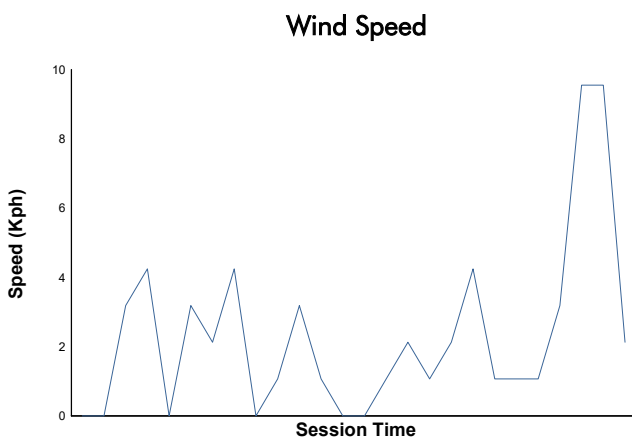

RFME ESBK 2024
SBK
Carrera 2
Weather Report

Track Status: **DRY**