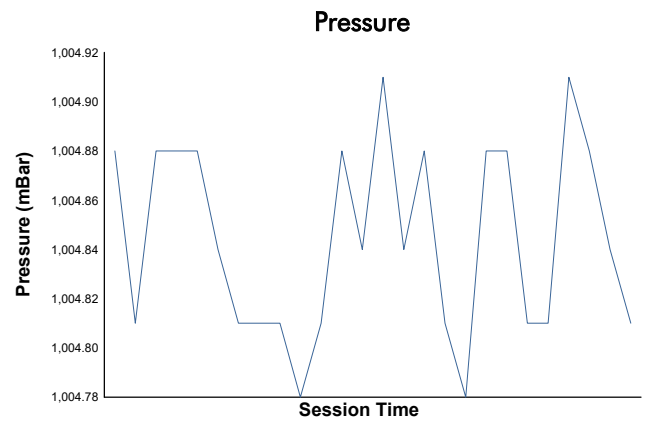

RFME ESBK 2024
SBK
Carrera 2
Weather Report

Track Status: **DRY**