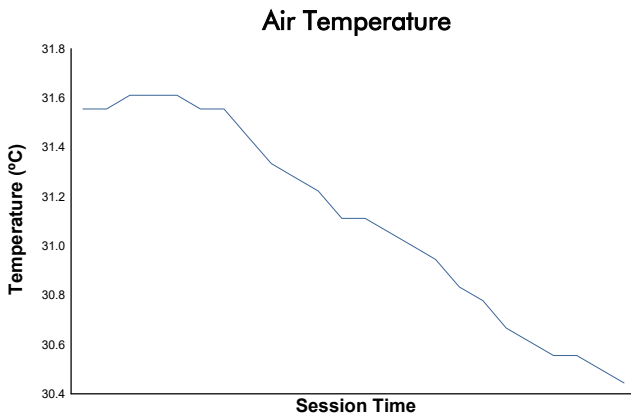

**RFME ESBK 2024**

BeOn Junior Cup

Carrera 1

Weather Report

Track Status: **DRY**