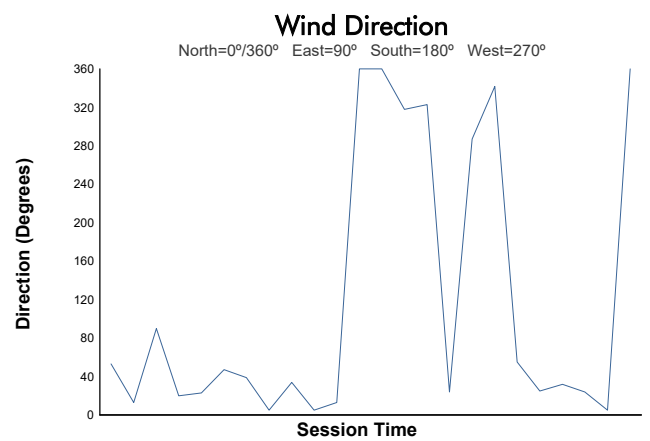

**RFME ESBK 2024**

BeOn Junior Cup

Carrera 1

Weather Report

Track Status: **DRY**