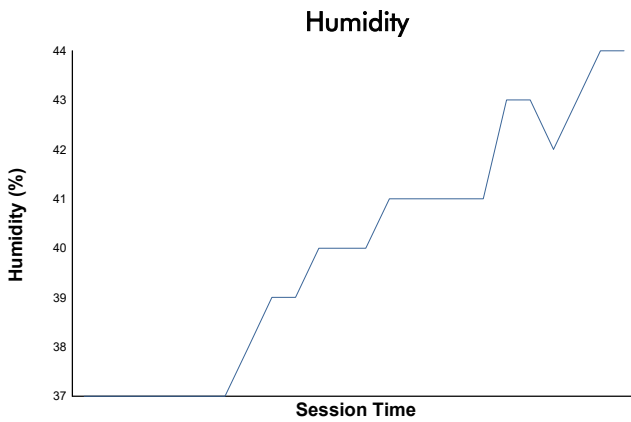

**RFME ESBK 2024**

BeOn Junior Cup

Carrera 1

Weather Report

Track Status: **DRY**