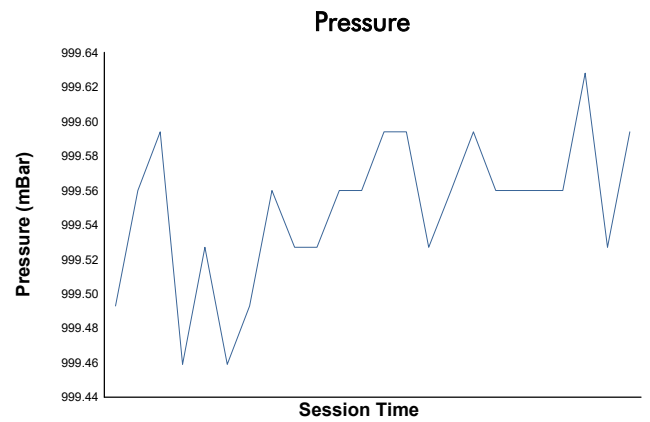

**RFME ESBK 2024**

BeOn Junior Cup

Carrera 1

Weather Report

Track Status: **DRY**