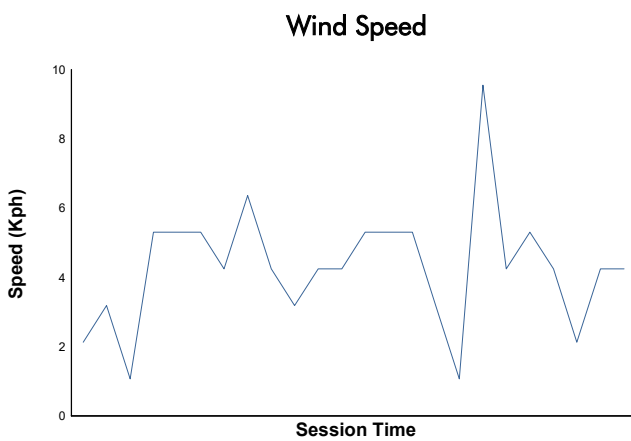

**RFME ESBK 2024**

BeOn Junior Cup

Carrera 1

Weather Report

Track Status: **DRY**