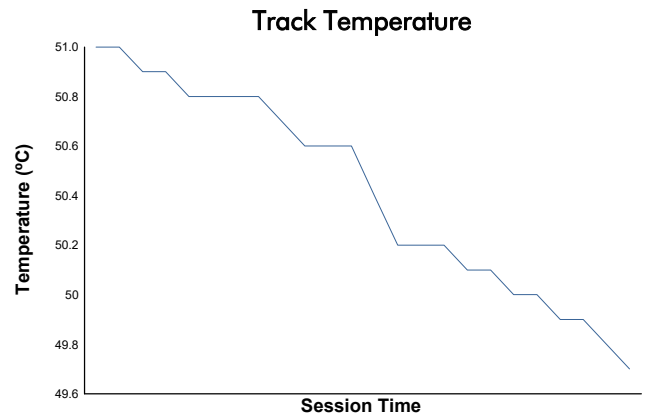

**RFME ESBK 2024**

BeOn Junior Cup

Carrera 1

Weather Report

Track Status: **DRY**