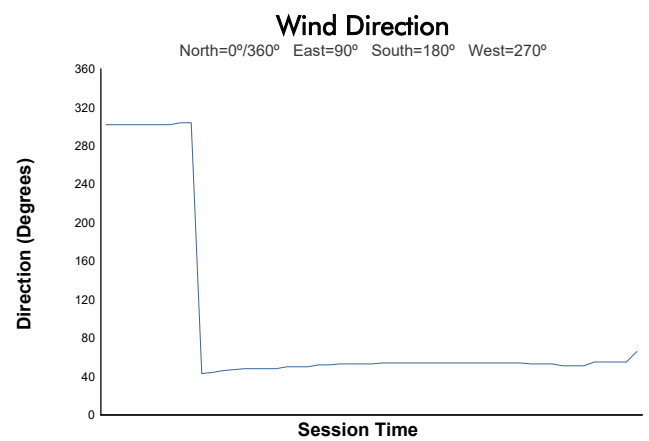

CIRCUIT DE BARCELONA CATALUNYA -16-20 DECEMBI

MOTOPARK TEST

Day 1 - Session 1 - Group 1

Weather Report

Track Status: **DRY**