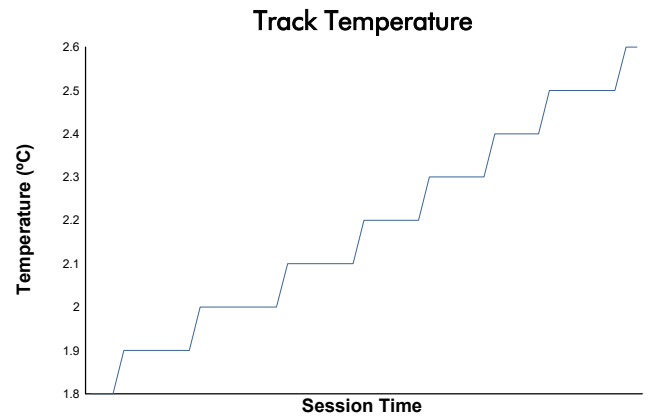

CIRCUIT DE BARCELONA CATALUNYA -16-20 DECEMBI

MOTOPARK TEST

Day 1 - Session 1 - Group 1

Weather Report

Track Status: **DRY**