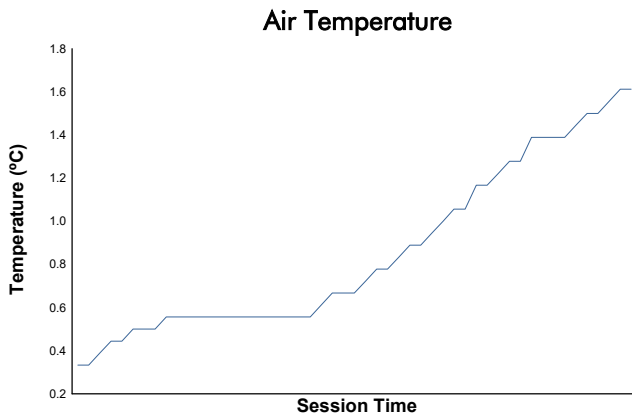

CIRCUIT DE BARCELONA CATALUNYA -16-20 DECEMBI

MOTOPARK TEST

Day 1 - Session 1 - Group 1

Weather Report

Track Status: **DRY**