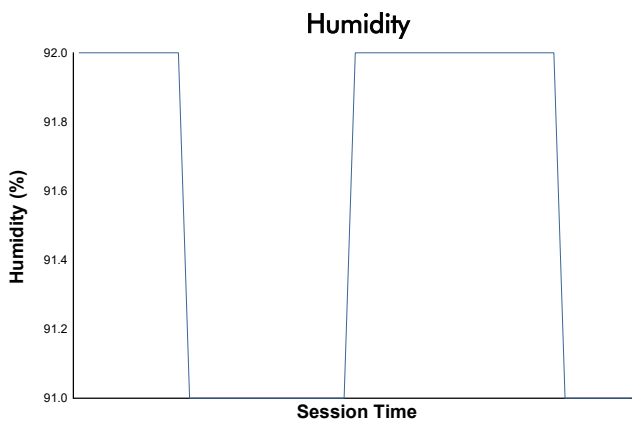

CIRCUIT DE BARCELONA CATALUNYA -16-20 DECEMBI

MOTOPARK TEST

Day 1 - Session 1 - Group 1

Weather Report

Track Status: **DRY**