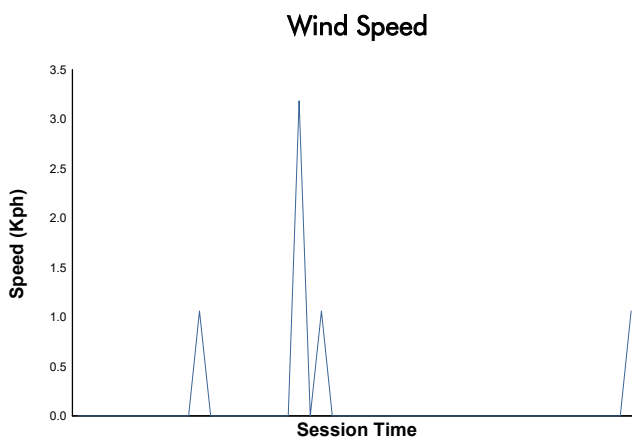

CIRCUIT DE BARCELONA CATALUNYA -16-20 DECEMBI

MOTOPARK TEST

Day 1 - Session 1 - Group 1

Weather Report

Track Status: **DRY**