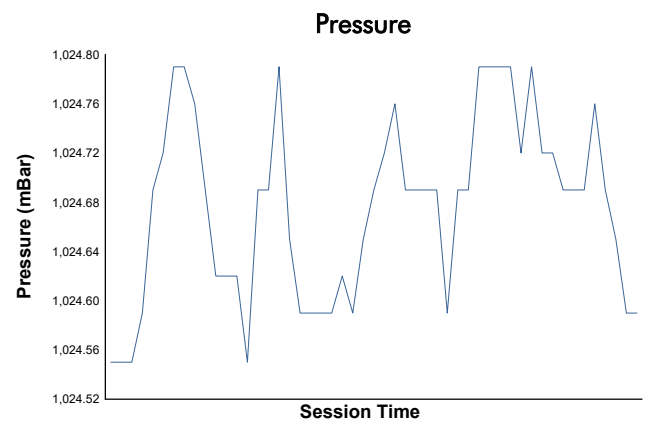

CIRCUIT DE BARCELONA CATALUNYA -16-20 DECEMBI

MOTOPARK TEST

Day 1 - Session 1 - Group 1

Weather Report

Track Status: **DRY**