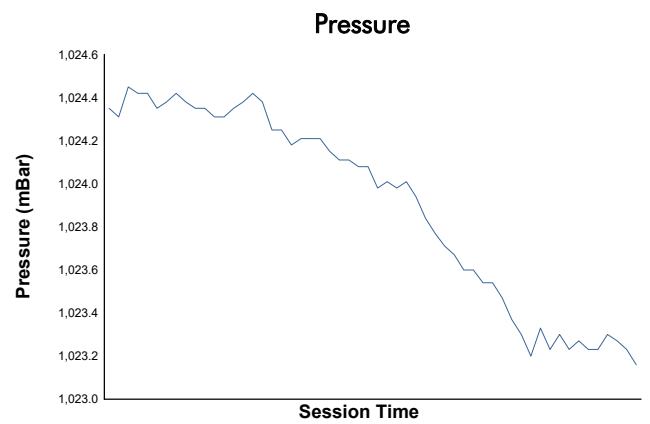

CIRCUIT DE BARCELONA CATALUNYA -16-20 DECEMBI

MOTOPARK TEST

Day 1 - Session 2 - Group 2

Weather Report

Track Status: **DRY**