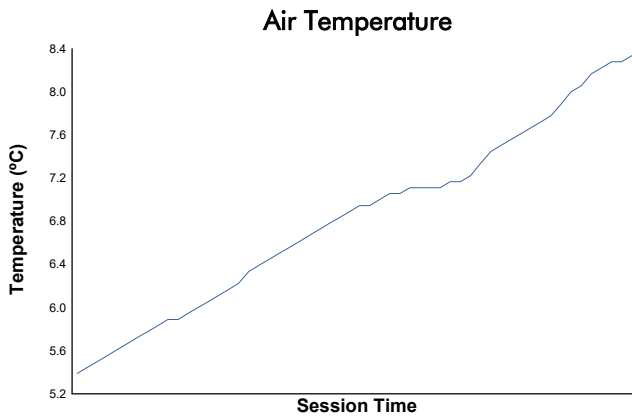

CIRCUIT DE BARCELONA CATALUNYA -16-20 DECEMBI

MOTOPARK TEST

Day 1 - Session 2 - Group 2

Weather Report

Track Status: **DRY**