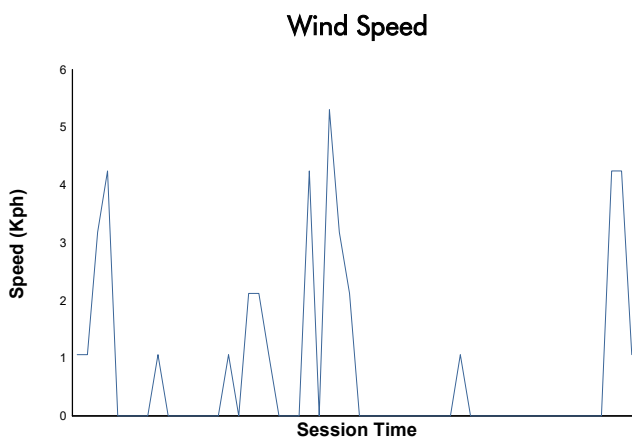

CIRCUIT DE BARCELONA CATALUNYA -16-20 DECEMBI

MOTOPARK TEST

Day 1 - Session 2 - Group 2

Weather Report

Track Status: **DRY**