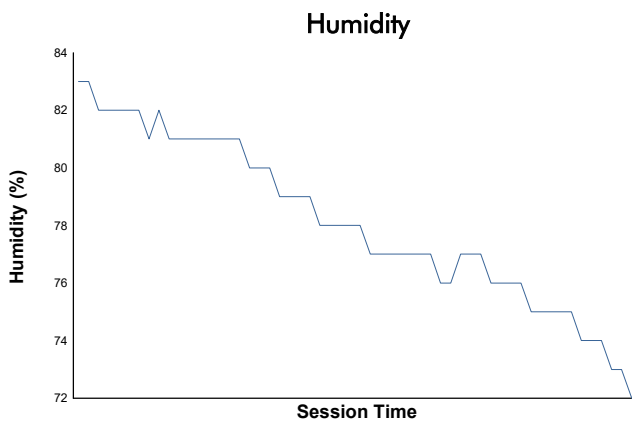

CIRCUIT DE BARCELONA CATALUNYA -16-20 DECEMBI

MOTOPARK TEST

Day 1 - Session 2 - Group 2

Weather Report

Track Status: **DRY**