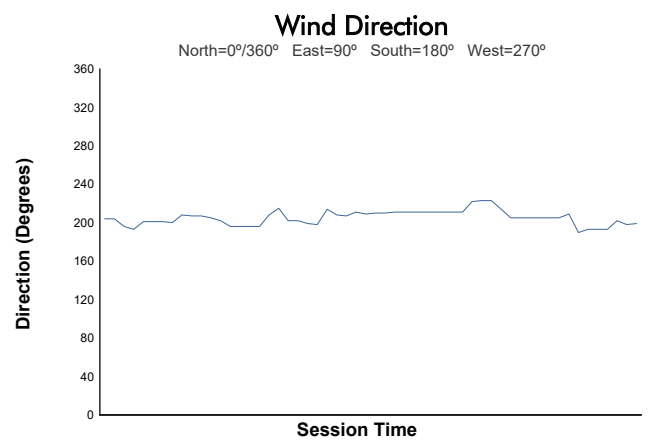

CIRCUIT DE BARCELONA CATALUNYA -16-20 DECEMBI

MOTOPARK TEST

Day 1 - Session 2 - Group 2

Weather Report

Track Status: **DRY**