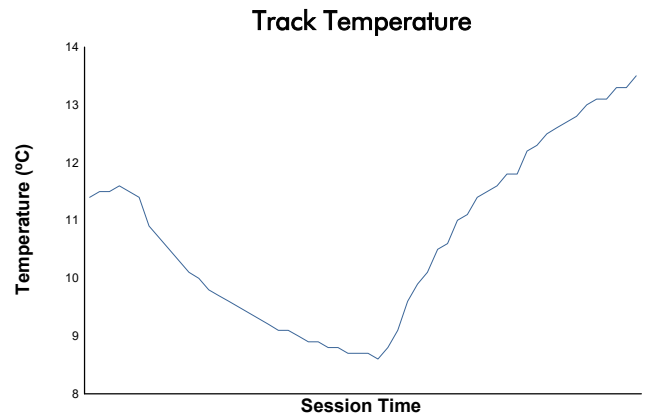

CIRCUIT DE BARCELONA CATALUNYA -16-20 DECEMBI

MOTOPARK TEST

Day 1 - Session 2 - Group 2

Weather Report

Track Status: **DRY**