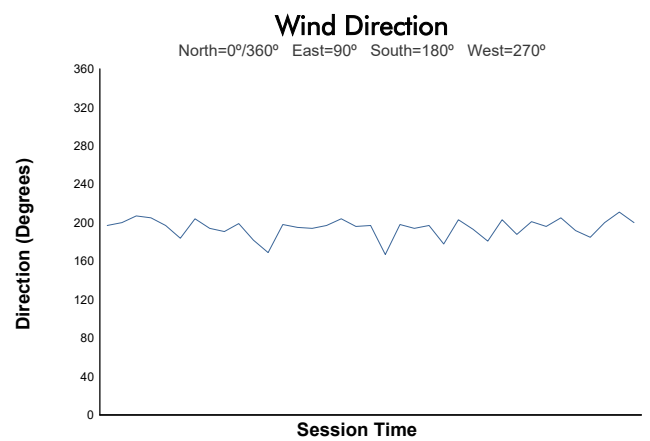

CIRCUIT DE BARCELONA CATALUNYA -16-20 DECEMBI

MOTOPARK TEST

Day 1 - Session 4 - Group 1

Weather Report

Track Status: **DRY**