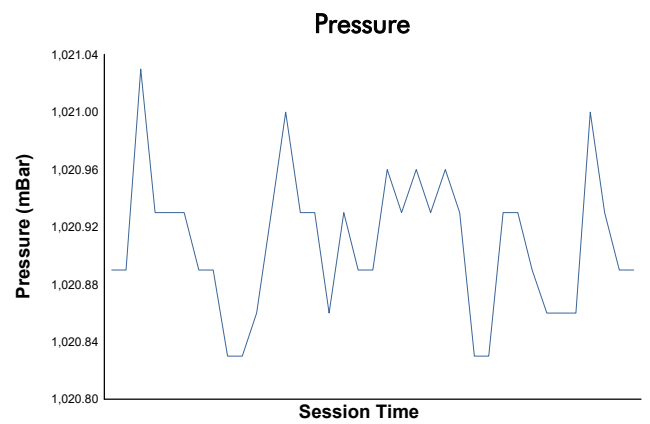

CIRCUIT DE BARCELONA CATALUNYA -16-20 DECEMBI

MOTOPARK TEST

Day 1 - Session 4 - Group 1

Weather Report

Track Status: **DRY**