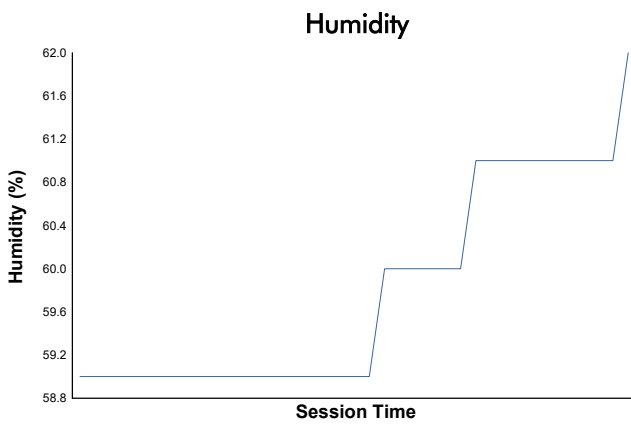

CIRCUIT DE BARCELONA CATALUNYA -16-20 DECEMBI

MOTOPARK TEST

Day 1 - Session 4 - Group 1

Weather Report

Track Status: **DRY**