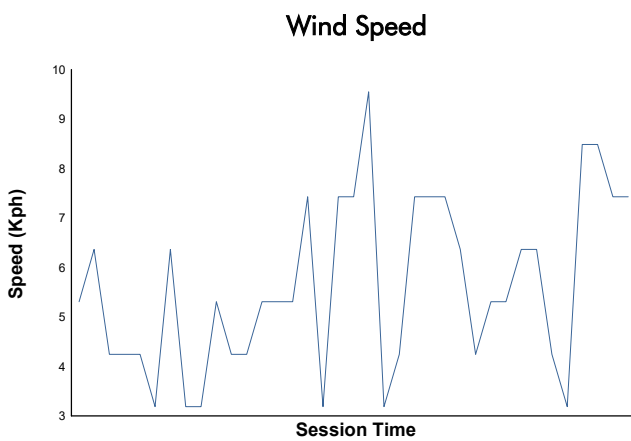

CIRCUIT DE BARCELONA CATALUNYA -16-20 DECEMBI

MOTOPARK TEST

Day 1 - Session 4 - Group 1

Weather Report

Track Status: **DRY**