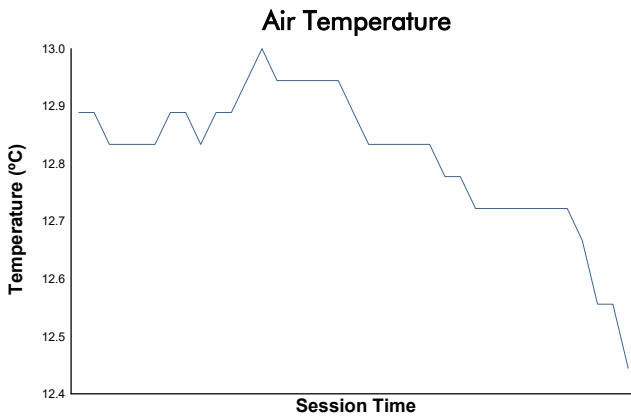

CIRCUIT DE BARCELONA CATALUNYA -16-20 DECEMBI

MOTOPARK TEST

Day 1 - Session 4 - Group 1

Weather Report

Track Status: **DRY**