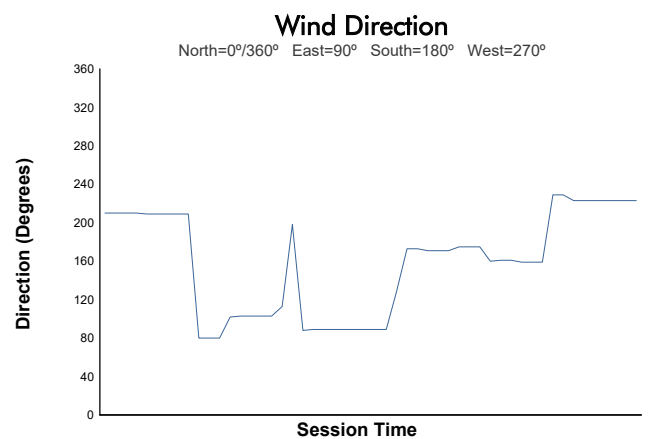

CIRCUIT DE BARCELONA CATALUNYA -16-20 DECEMBI

MOTOPARK TEST

Day 2 - Session 1 - Group 1

Weather Report

Track Status: **DRY**