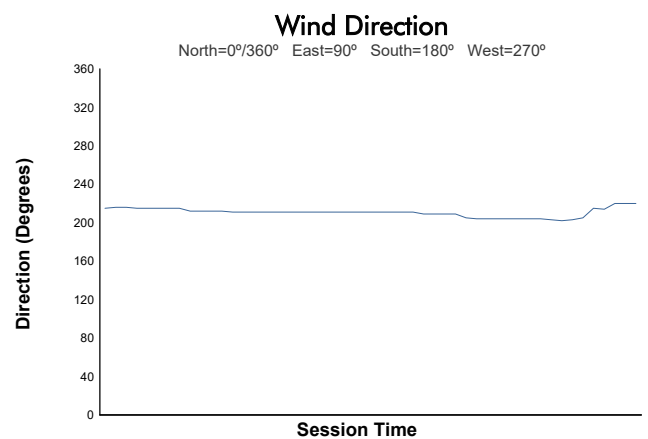

CIRCUIT DE BARCELONA CATALUNYA -16-20 DECEMBI
MOTOPARK TEST
 Day 2 - Session 1 - Group 2
 Weather Report

Track Status: **DRY**