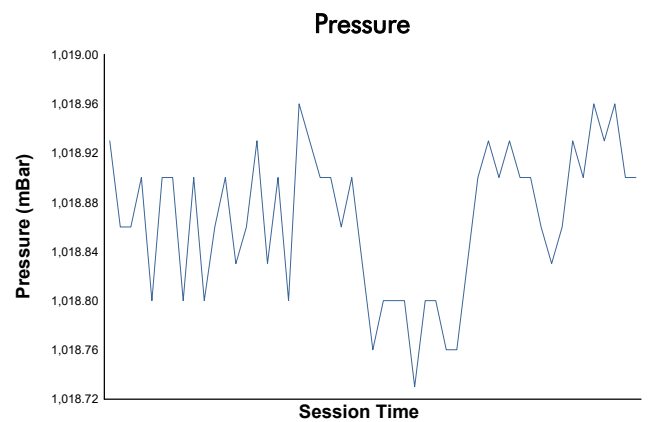

CIRCUIT DE BARCELONA CATALUNYA -16-20 DECEMBI
MOTOPARK TEST
 Day 2 - Session 1 - Group 2
 Weather Report

Track Status: **DRY**