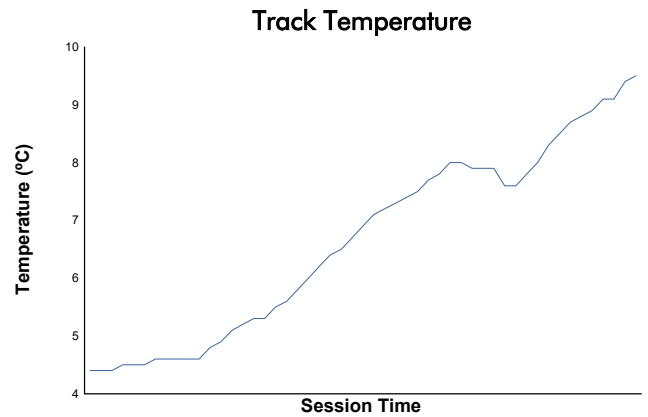

CIRCUIT DE BARCELONA CATALUNYA -16-20 DECEMBI
MOTOPARK TEST
 Day 2 - Session 1 - Group 2
 Weather Report

Track Status: **DRY**