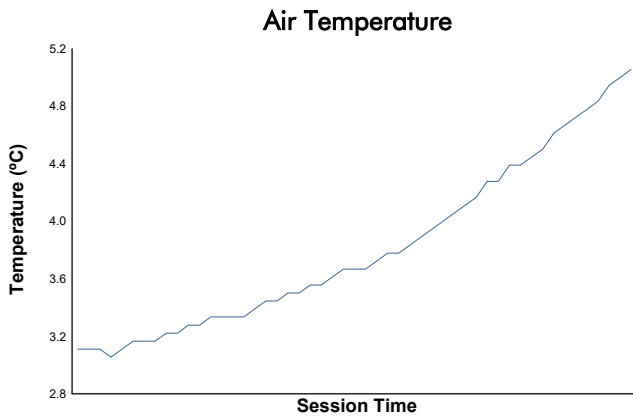

CIRCUIT DE BARCELONA CATALUNYA -16-20 DECEMBI
MOTOPARK TEST
 Day 2 - Session 1 - Group 2
 Weather Report

Track Status: **DRY**