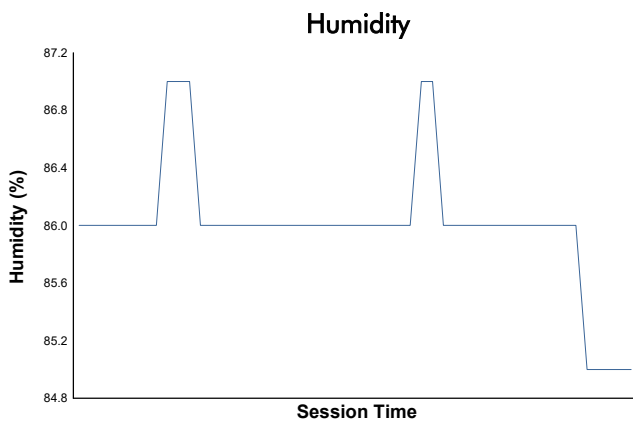

CIRCUIT DE BARCELONA CATALUNYA -16-20 DECEMBI
MOTOPARK TEST
 Day 2 - Session 1 - Group 2
 Weather Report

Track Status: **DRY**