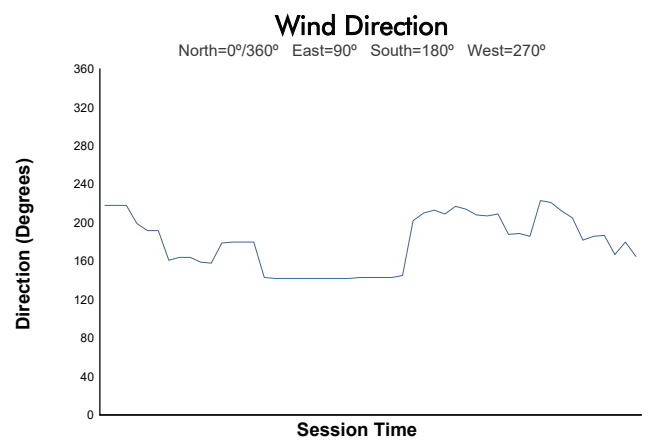

CIRCUIT DE BARCELONA CATALUNYA -16-20 DECEMBI

MOTOPARK TEST

Day 2 - Session 2 - Group 1

Weather Report

Track Status: **DRY**