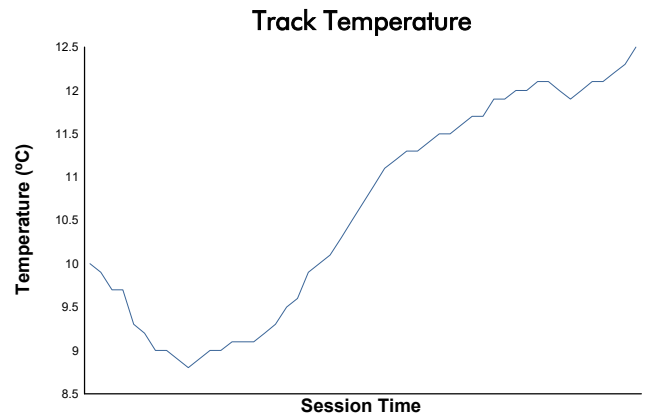

CIRCUIT DE BARCELONA CATALUNYA -16-20 DECEMBI

MOTOPARK TEST

Day 2 - Session 2 - Group 1

Weather Report

Track Status: **DRY**