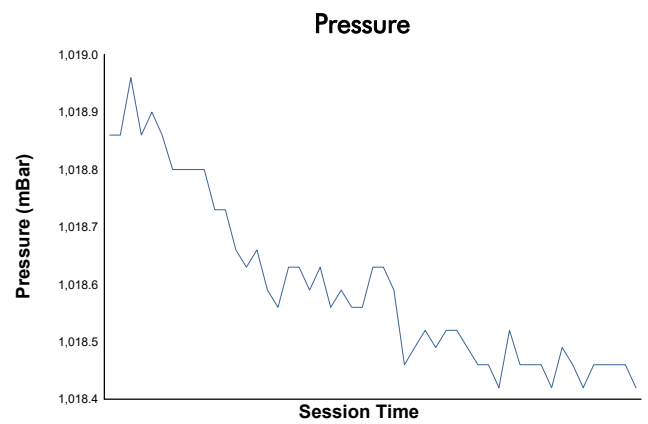

CIRCUIT DE BARCELONA CATALUNYA -16-20 DECEMBI

MOTOPARK TEST

Day 2 - Session 2 - Group 1

Weather Report

Track Status: **DRY**