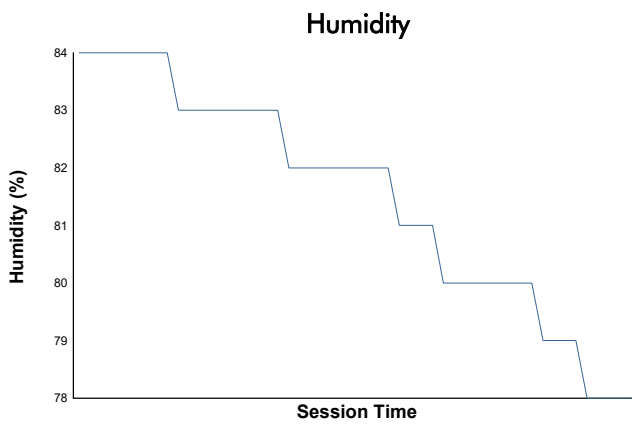

CIRCUIT DE BARCELONA CATALUNYA -16-20 DECEMBI

MOTOPARK TEST

Day 2 - Session 2 - Group 1

Weather Report

Track Status: **DRY**