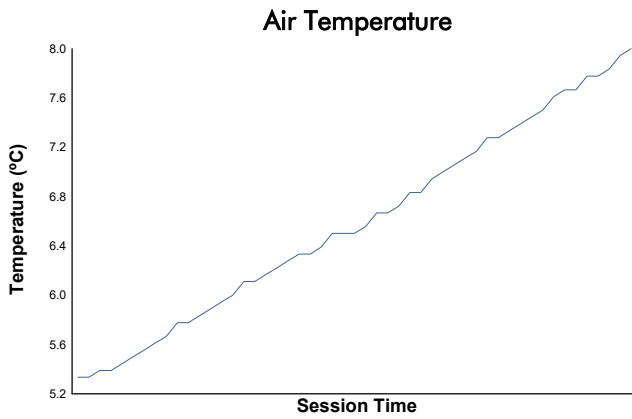

CIRCUIT DE BARCELONA CATALUNYA -16-20 DECEMBI

MOTOPARK TEST

Day 2 - Session 2 - Group 1

Weather Report

Track Status: **DRY**