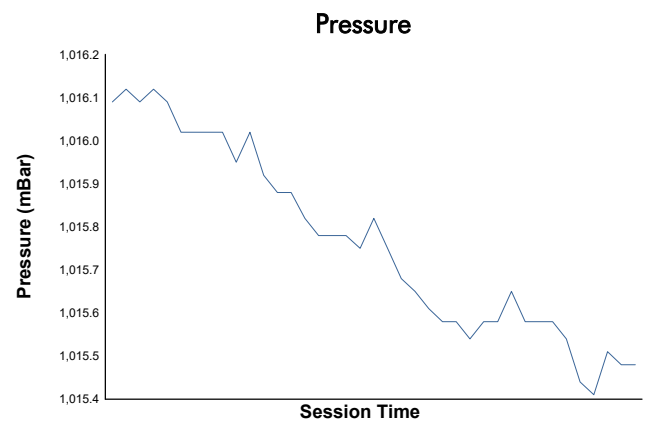

CIRCUIT DE BARCELONA CATALUNYA -16-20 DECEMBI

MOTOPARK TEST

Day 2 - Session 3 - Group 1

Weather Report

Track Status: **DRY**