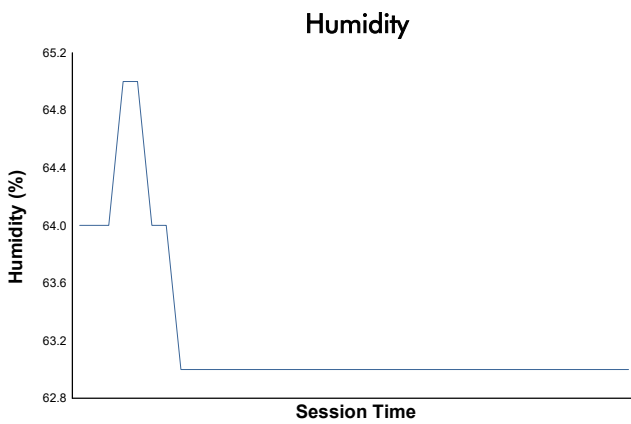

CIRCUIT DE BARCELONA CATALUNYA -16-20 DECEMBI

MOTOPARK TEST

Day 2 - Session 3 - Group 1

Weather Report

Track Status: **DRY**