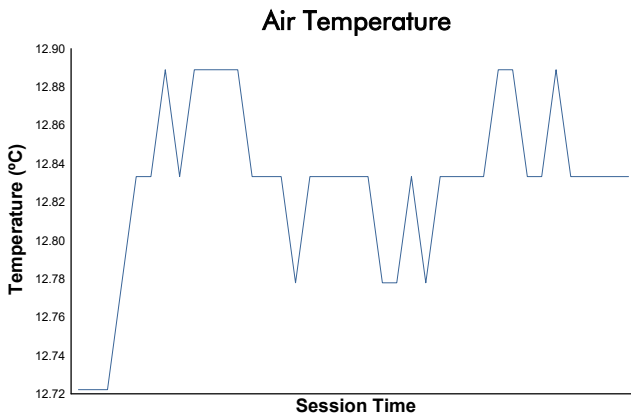

CIRCUIT DE BARCELONA CATALUNYA -16-20 DECEMBI

MOTOPARK TEST

Day 2 - Session 3 - Group 1

Weather Report

Track Status: **DRY**