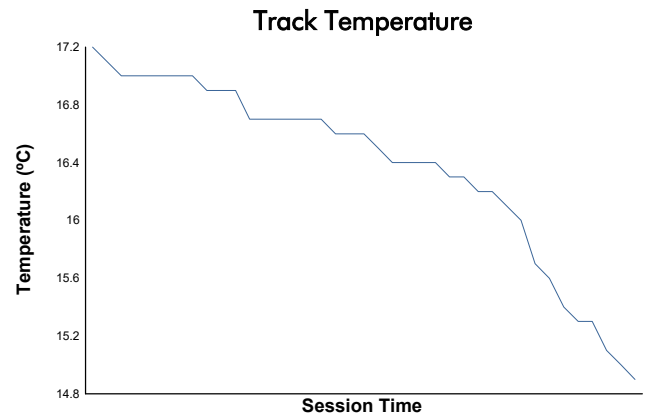

CIRCUIT DE BARCELONA CATALUNYA -16-20 DECEMBI

MOTOPARK TEST

Day 2 - Session 3 - Group 1

Weather Report

Track Status: **DRY**