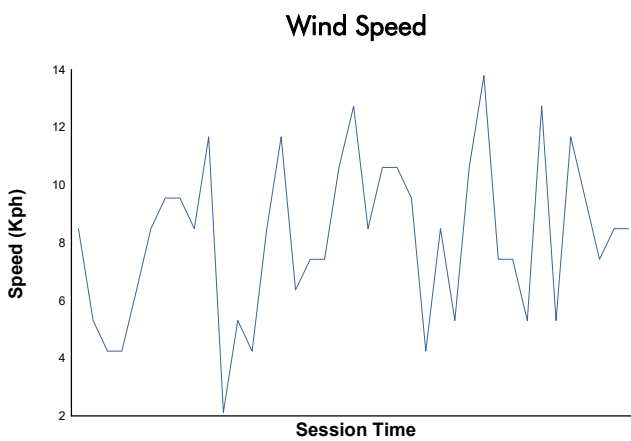

CIRCUIT DE BARCELONA CATALUNYA -16-20 DECEMBI

MOTOPARK TEST

Day 2 - Session 3 - Group 1

Weather Report

Track Status: **DRY**