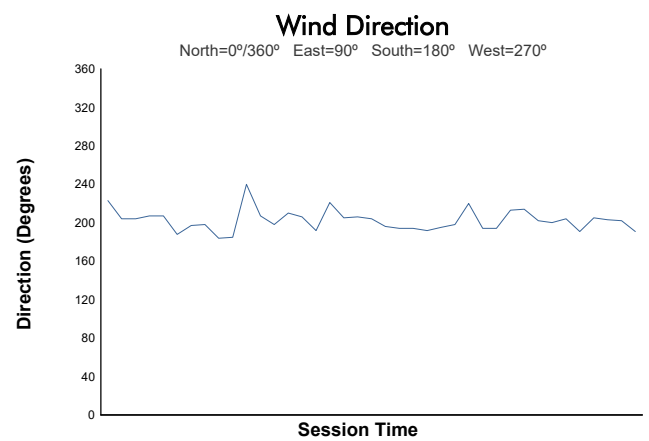

CIRCUIT DE BARCELONA CATALUNYA -16-20 DECEMBI

MOTOPARK TEST

Day 2 - Session 3 - Group 1

Weather Report

Track Status: **DRY**