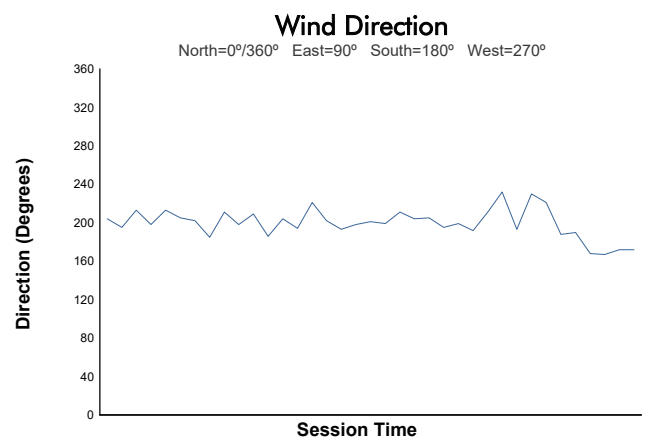

CIRCUIT DE BARCELONA CATALUNYA -16-20 DECEMBI

MOTOPARK TEST

Day 2 - Session 3 - Group 2

Weather Report

Track Status: **DRY**