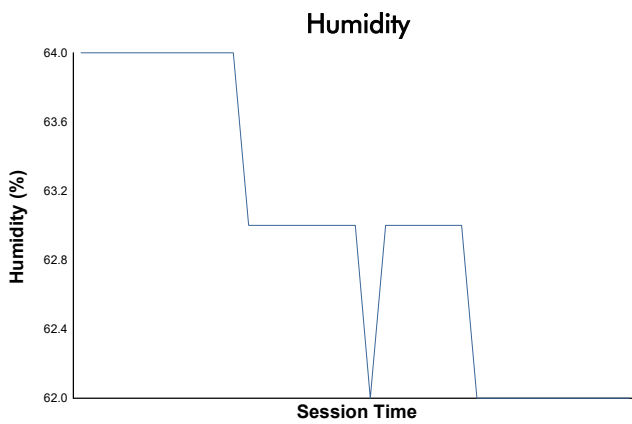

CIRCUIT DE BARCELONA CATALUNYA -16-20 DECEMBI

MOTOPARK TEST

Day 2 - Session 3 - Group 2

Weather Report

Track Status: **DRY**