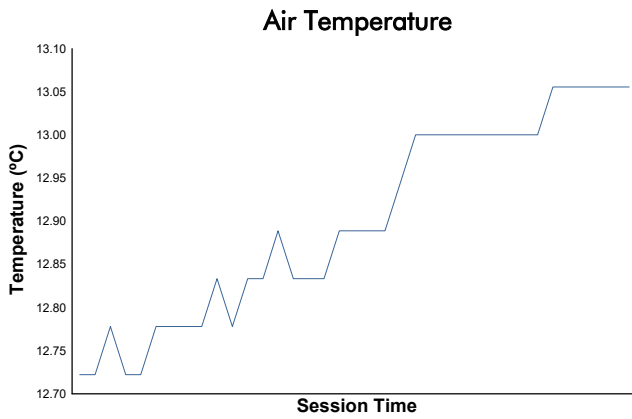

CIRCUIT DE BARCELONA CATALUNYA -16-20 DECEMBI

MOTOPARK TEST

Day 2 - Session 3 - Group 2

Weather Report

Track Status: **DRY**