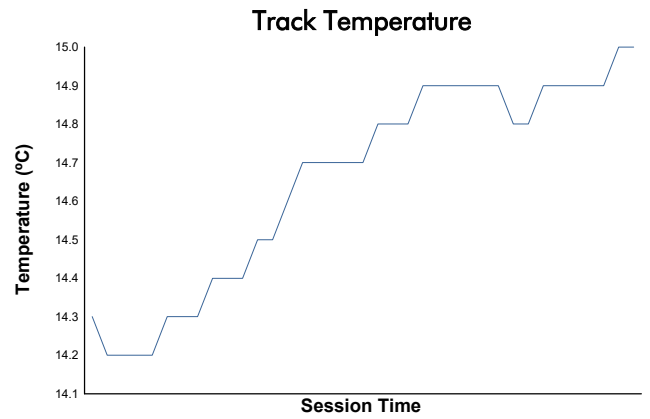

CIRCUIT DE BARCELONA CATALUNYA -16-20 DECEMBI

MOTOPARK TEST

Day 2 - Session 3 - Group 2

Weather Report

Track Status: **DRY**