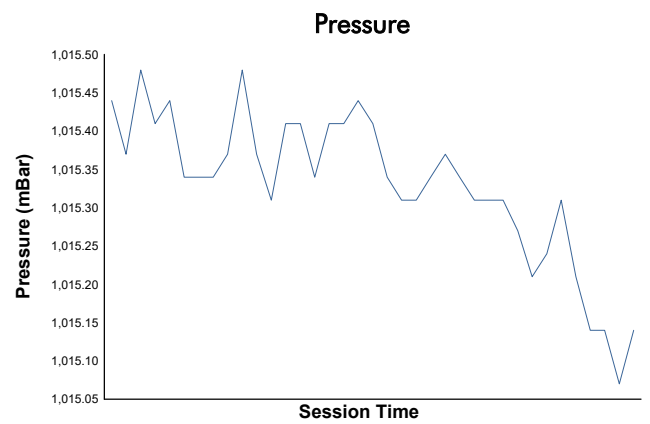

CIRCUIT DE BARCELONA CATALUNYA -16-20 DECEMBI

MOTOPARK TEST

Day 2 - Session 3 - Group 2

Weather Report

Track Status: **DRY**