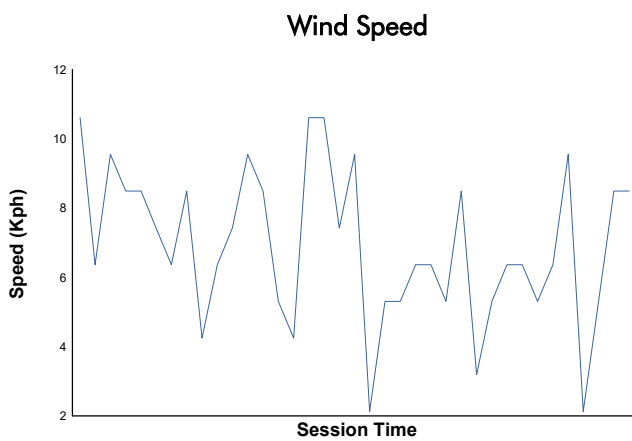

CIRCUIT DE BARCELONA CATALUNYA -16-20 DECEMBI

MOTOPARK TEST

Day 2 - Session 3 - Group 2

Weather Report

Track Status: **DRY**