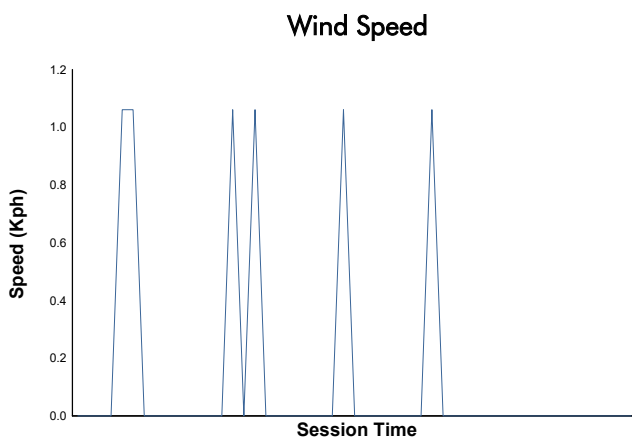

CIRCUIT DE BARCELONA CATALUNYA -16-20 DECEMBI

MOTOPARK TEST

Day 3 - Session 1 - Group 1

Weather Report

Track Status: **DRY**