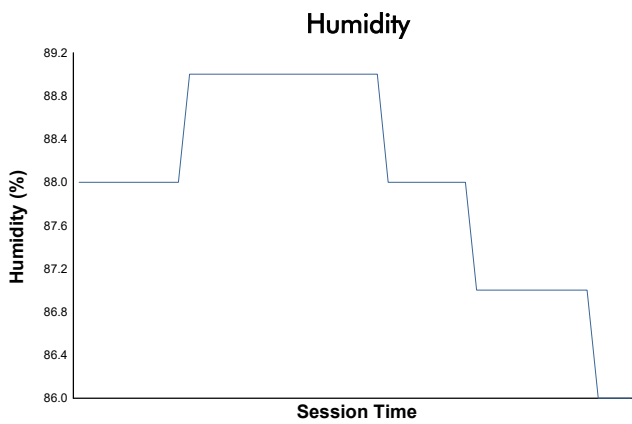

CIRCUIT DE BARCELONA CATALUNYA -16-20 DECEMBI

MOTOPARK TEST

Day 3 - Session 1 - Group 1

Weather Report

Track Status: **DRY**