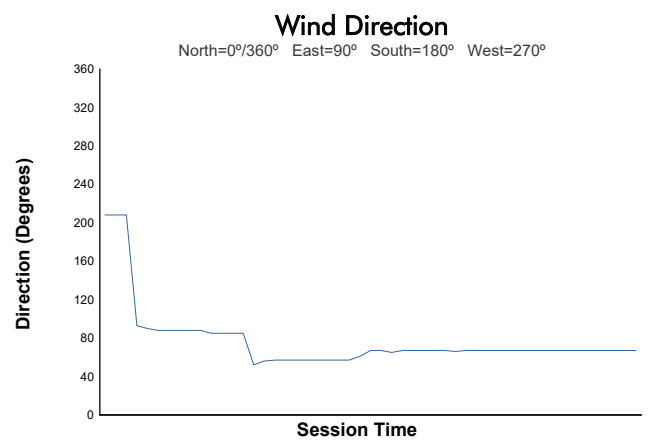

CIRCUIT DE BARCELONA CATALUNYA -16-20 DECEMBI

MOTOPARK TEST

Day 3 - Session 1 - Group 1

Weather Report

Track Status: **DRY**