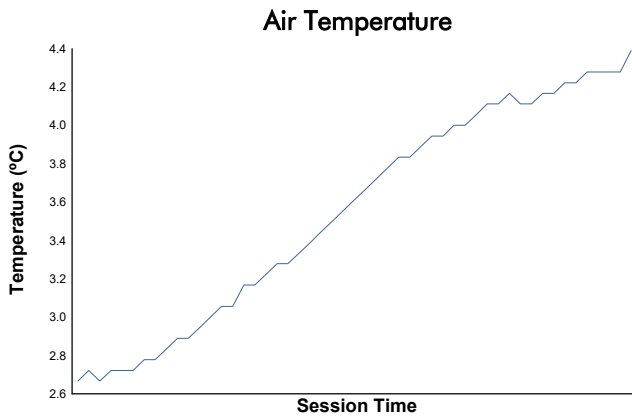

CIRCUIT DE BARCELONA CATALUNYA -16-20 DECEMBI

MOTOPARK TEST

Day 3 - Session 1 - Group 1

Weather Report

Track Status: **DRY**