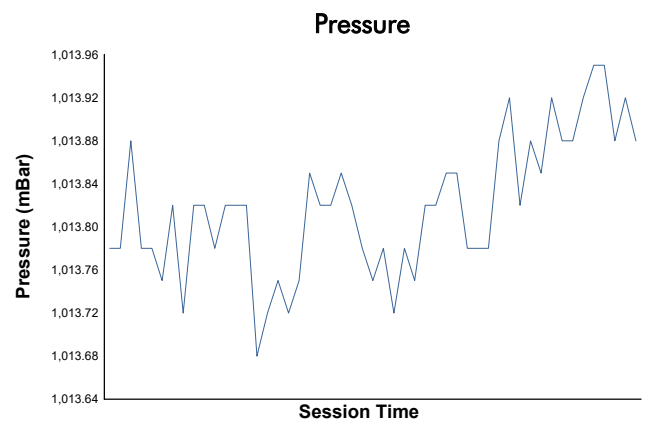

CIRCUIT DE BARCELONA CATALUNYA -16-20 DECEMBI

MOTOPARK TEST

Day 3 - Session 1 - Group 1

Weather Report

Track Status: **DRY**