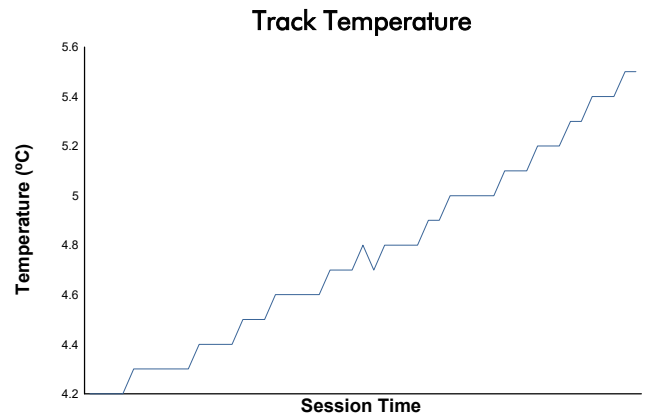

CIRCUIT DE BARCELONA CATALUNYA -16-20 DECEMBI

MOTOPARK TEST

Day 3 - Session 1 - Group 1

Weather Report

Track Status: **DRY**