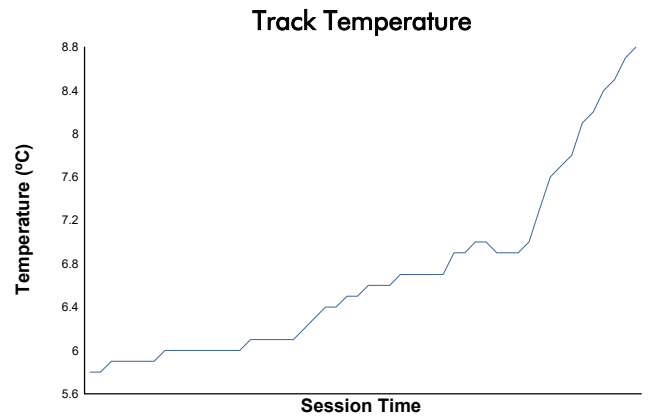

CIRCUIT DE BARCELONA CATALUNYA -16-20 DECEMBI

MOTOPARK TEST

Day 3 - Session 1 - Group 2

Weather Report

Track Status: **DRY**