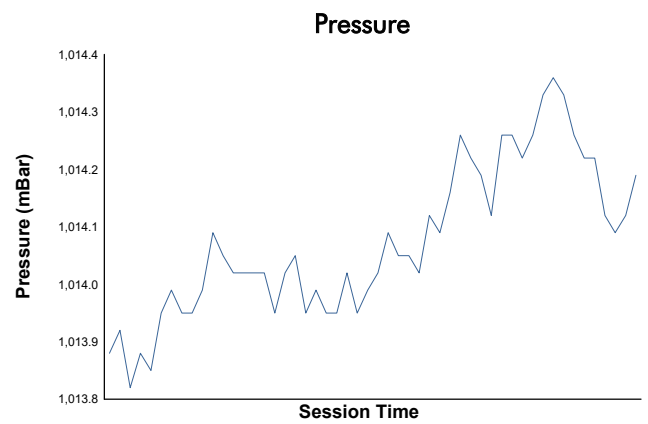

CIRCUIT DE BARCELONA CATALUNYA -16-20 DECEMBI

MOTOPARK TEST

Day 3 - Session 1 - Group 2

Weather Report

Track Status: **DRY**