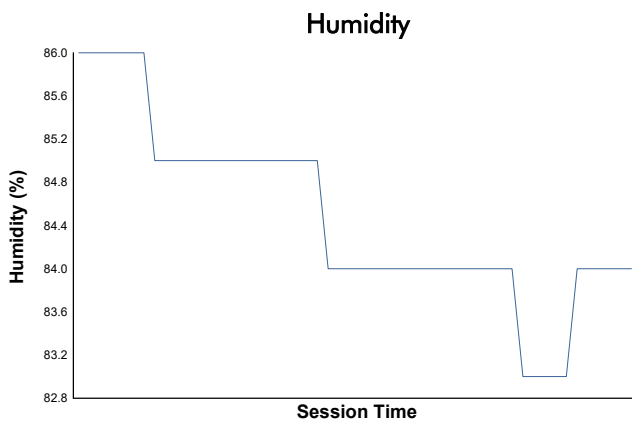

CIRCUIT DE BARCELONA CATALUNYA -16-20 DECEMBI

MOTOPARK TEST

Day 3 - Session 1 - Group 2

Weather Report

Track Status: **DRY**