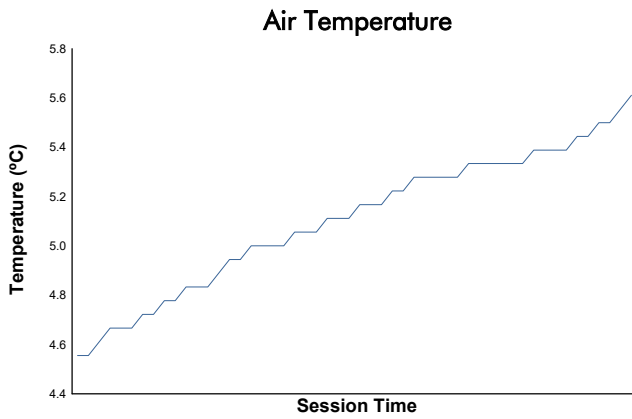

CIRCUIT DE BARCELONA CATALUNYA -16-20 DECEMBI

MOTOPARK TEST

Day 3 - Session 1 - Group 2

Weather Report

Track Status: **DRY**