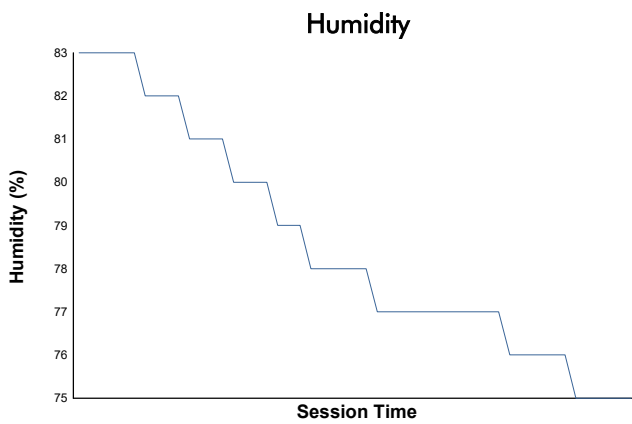

CIRCUIT DE BARCELONA CATALUNYA -16-20 DECEMBI

MOTOPARK TEST

Day 3 - Session 2 - Group 1

Weather Report

Track Status: **DRY**