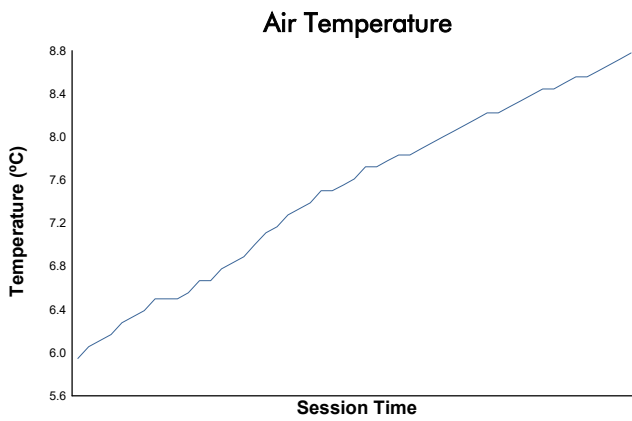

CIRCUIT DE BARCELONA CATALUNYA -16-20 DECEMBI

MOTOPARK TEST

Day 3 - Session 2 - Group 1

Weather Report

Track Status: **DRY**