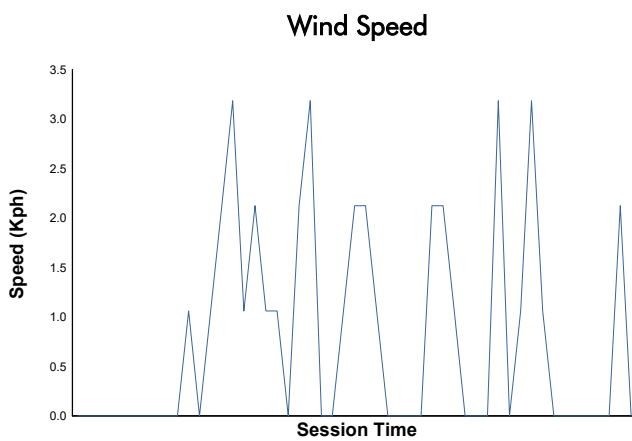

CIRCUIT DE BARCELONA CATALUNYA -16-20 DECEMBI

MOTOPARK TEST

Day 3 - Session 2 - Group 1

Weather Report

Track Status: **DRY**