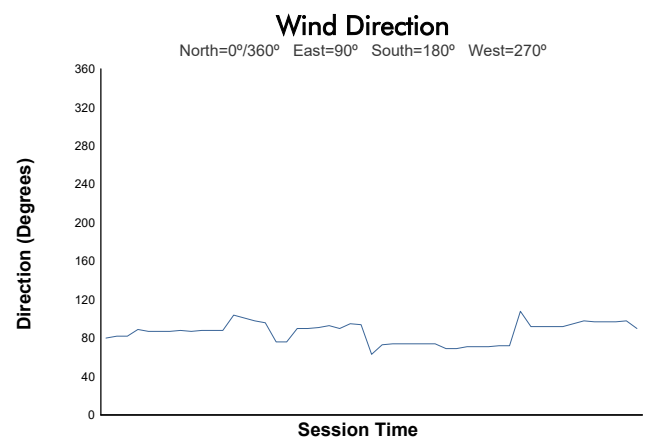

CIRCUIT DE BARCELONA CATALUNYA -16-20 DECEMBI

MOTOPARK TEST

Day 3 - Session 2 - Group 1

Weather Report

Track Status: **DRY**