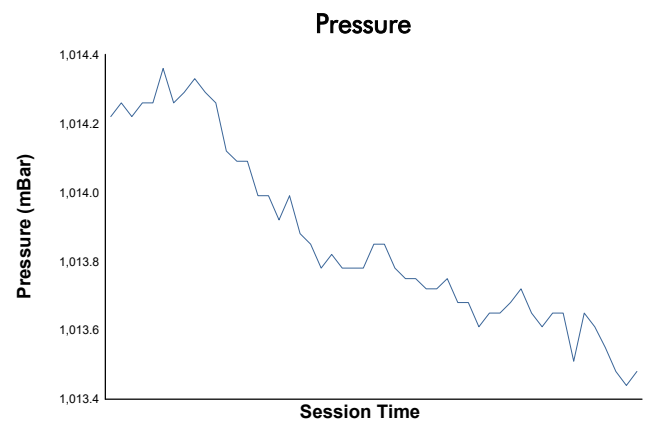

CIRCUIT DE BARCELONA CATALUNYA -16-20 DECEMBI

MOTOPARK TEST

Day 3 - Session 2 - Group 1

Weather Report

Track Status: **DRY**