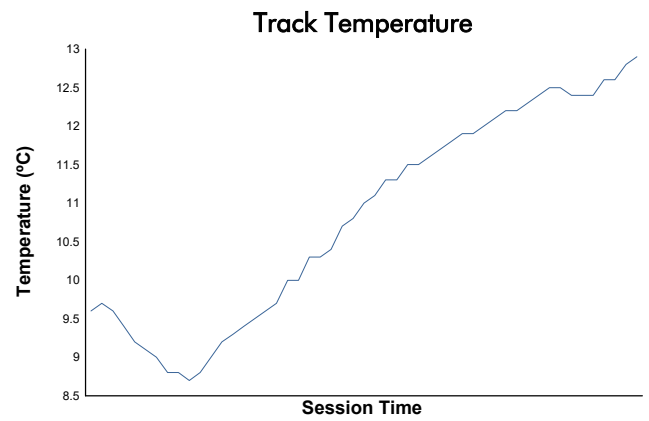

CIRCUIT DE BARCELONA CATALUNYA -16-20 DECEMBI

MOTOPARK TEST

Day 3 - Session 2 - Group 1

Weather Report

Track Status: **DRY**