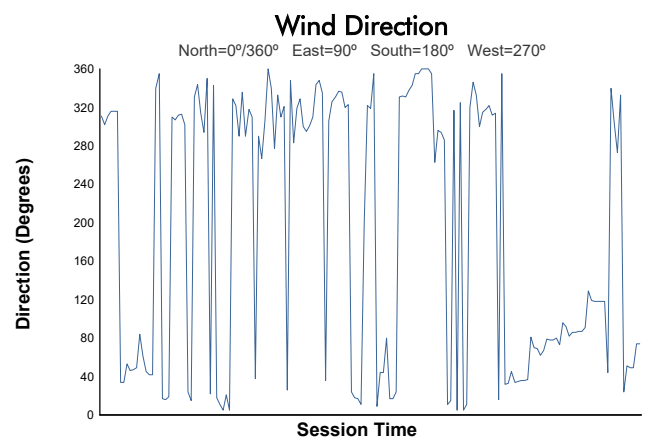

CIRCUIT DE BARCELONA CATALUNYA -16-20 DECEMBI

MOTOPARK TEST

Day 5 - PM

Weather Report

Track Status: **DRY**