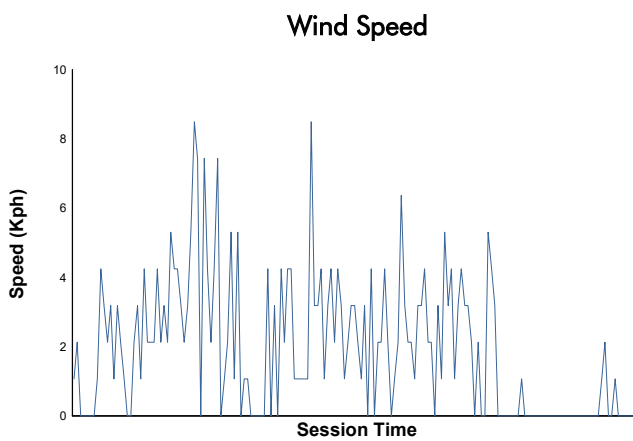

CIRCUIT DE BARCELONA CATALUNYA -16-20 DECEMBI

MOTOPARK TEST

Day 5 - PM

Weather Report

Track Status: **DRY**