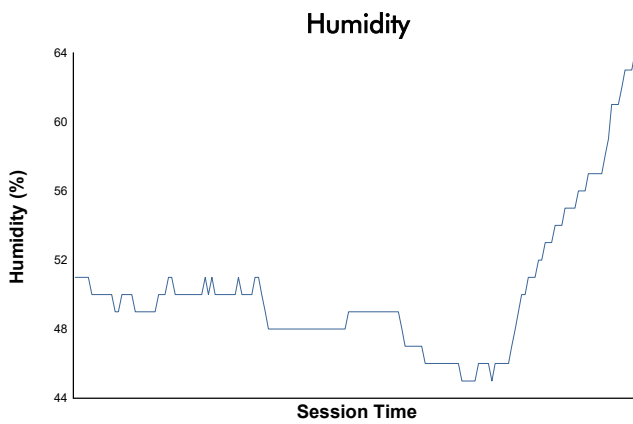

CIRCUIT DE BARCELONA CATALUNYA -16-20 DECEMBI

MOTOPARK TEST

Day 5 - PM

Weather Report

Track Status: **DRY**