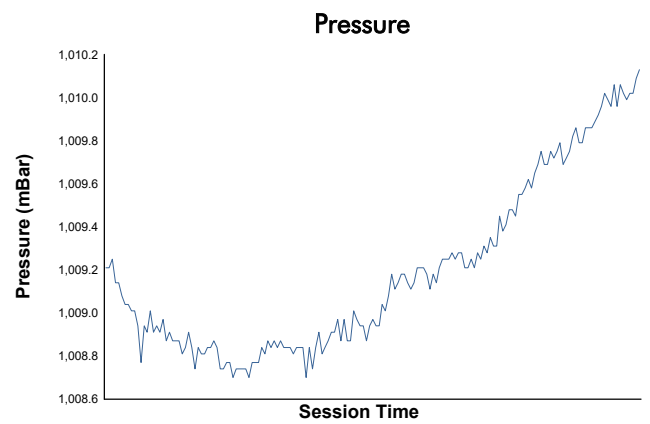

CIRCUIT DE BARCELONA CATALUNYA -16-20 DECEMBI

MOTOPARK TEST

Day 5 - PM

Weather Report

Track Status: **DRY**