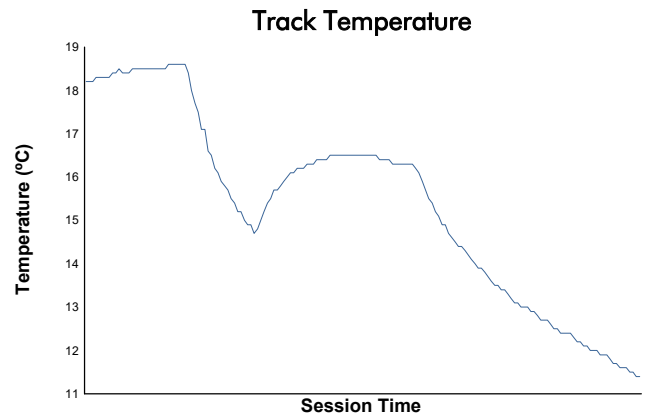

CIRCUIT DE BARCELONA CATALUNYA -16-20 DECEMBI

MOTOPARK TEST

Day 5 - PM

Weather Report

Track Status: **DRY**