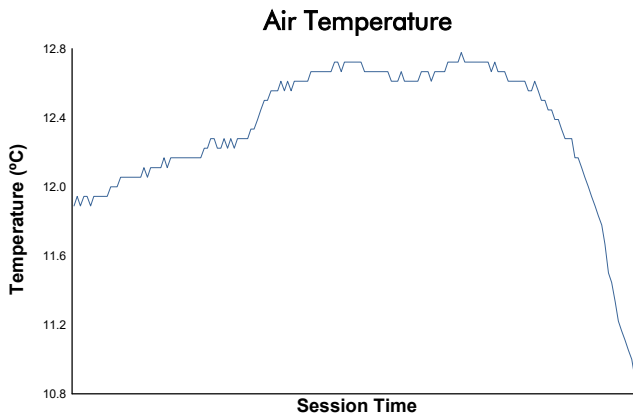

CIRCUIT DE BARCELONA CATALUNYA -16-20 DECEMBI

MOTOPARK TEST

Day 5 - PM

Weather Report

Track Status: **DRY**