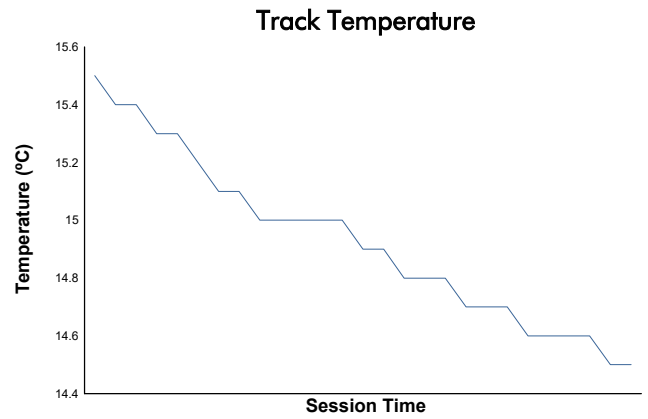

PRIVATE PRACTICE Weather Report

Track Status: **DRY**