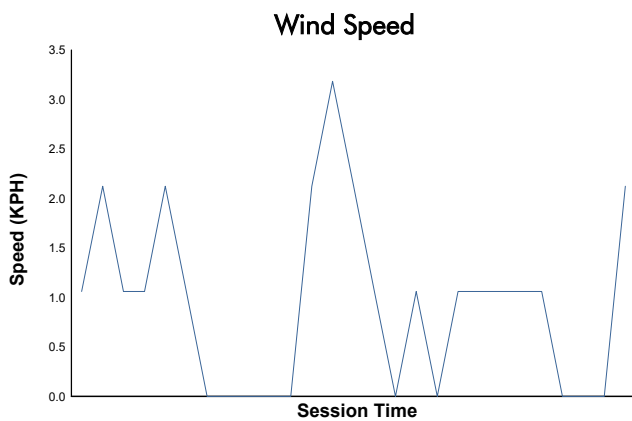

PRIVATE PRACTICE Weather Report

Track Status: **DRY**