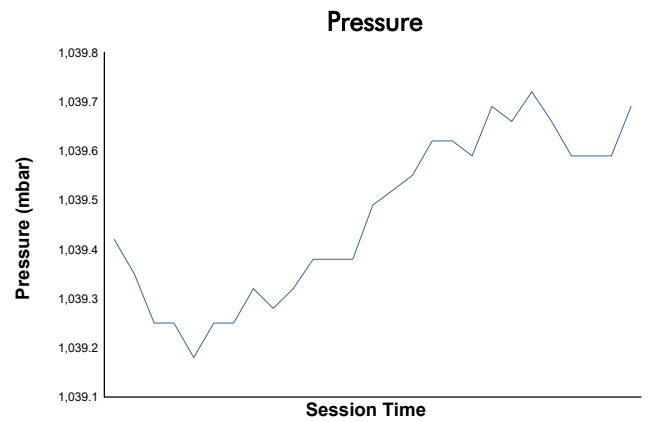

PRIVATE PRACTICE Weather Report

Track Status: **DRY**