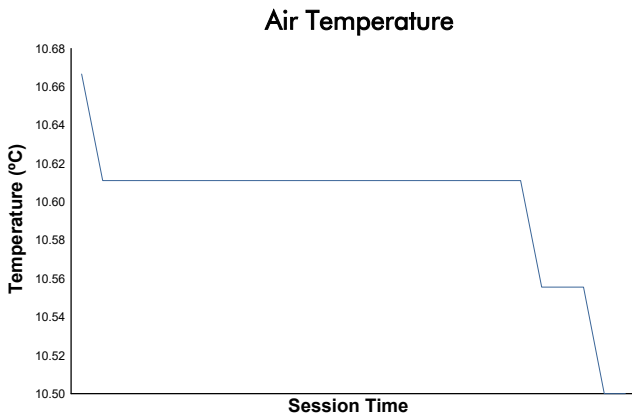

PRIVATE PRACTICE Weather Report

Track Status: **DRY**