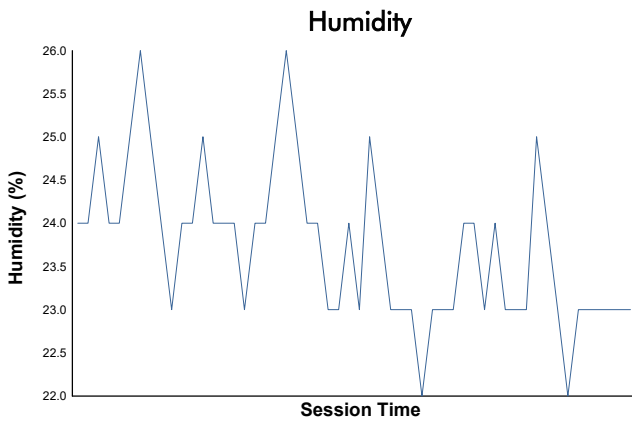

RACE Weather Report

Track Status: **DRY**