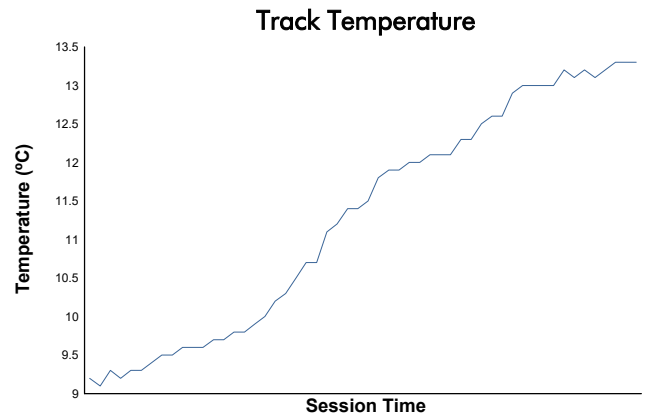

RACE Weather Report

Track Status: **DRY**