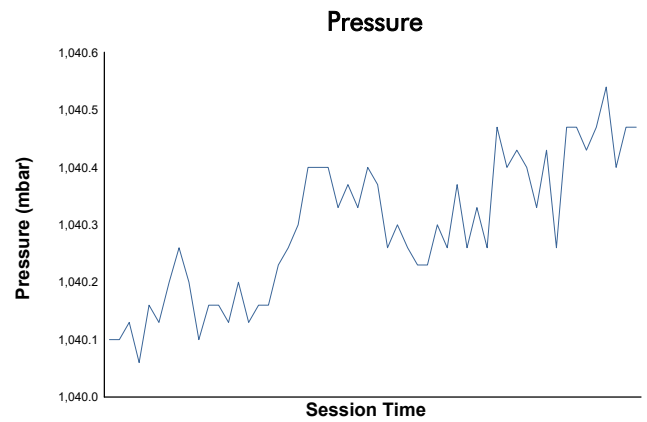

RACE Weather Report

Track Status: **DRY**