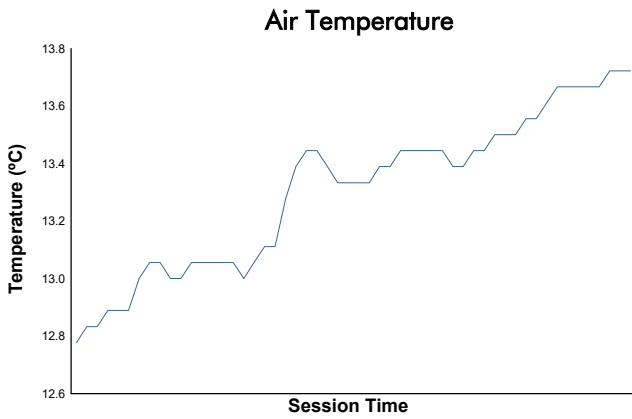

RACE Weather Report

Track Status: **DRY**