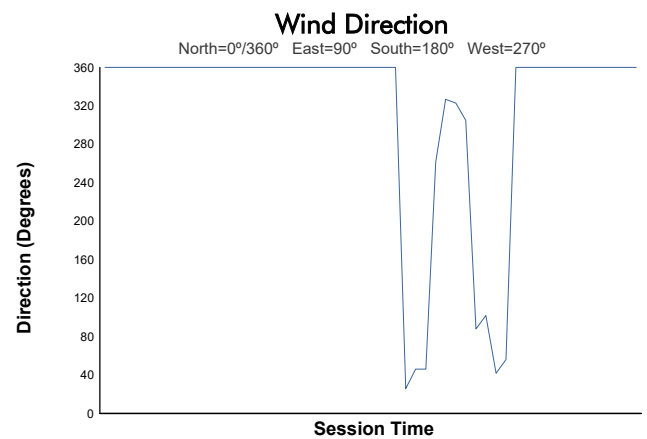

RACE Weather Report

Track Status: **DRY**