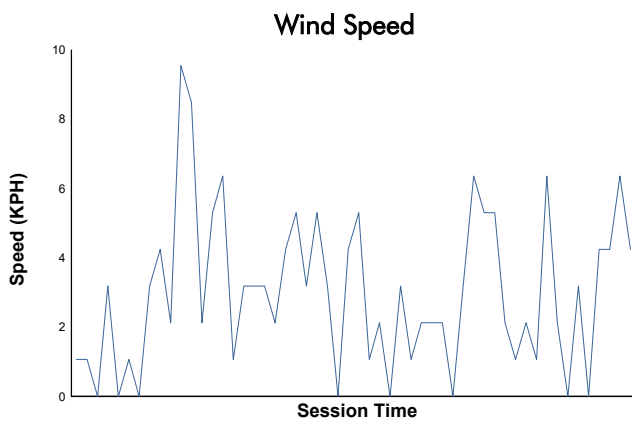

RACE Weather Report

Track Status: **DRY**