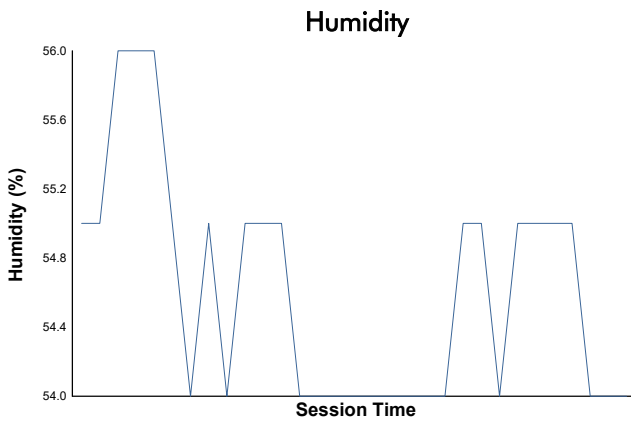

# FIM MOTO JUNIOR CIRCUIT DE BARCELONA - CATALU

Moto2 Ech 2026

FP1 Moto2

Weather Report

Track Status: **DRY**