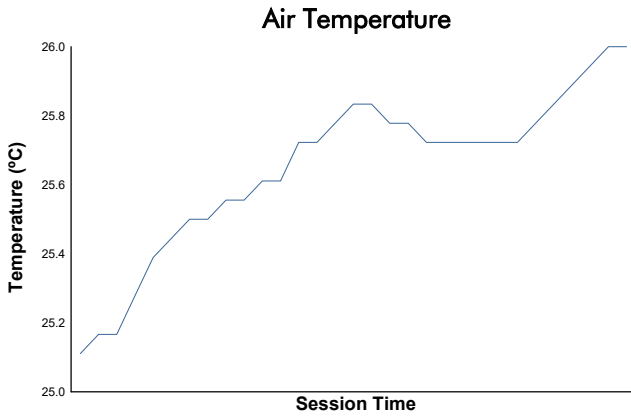

# FIM MOTO JUNIOR CIRCUIT DE BARCELONA - CATALU

Moto2 Ech 2026

FP1 Moto2

Weather Report

Track Status: **DRY**