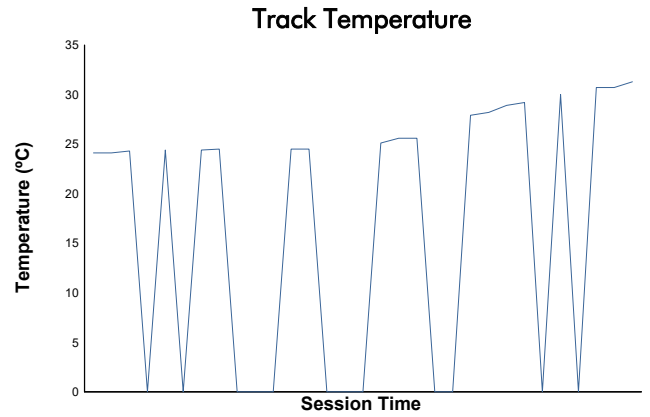

# FIM MOTO JUNIOR CIRCUIT DE BARCELONA - CATALU

Moto2 Ech 2026

FP1 Moto2

Weather Report

Track Status: **DRY**