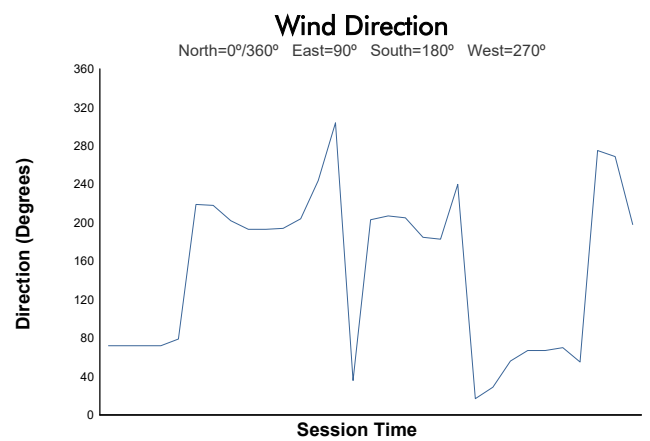

# FIM MOTO JUNIOR CIRCUIT DE BARCELONA - CATALU

Moto2 Ech 2026

FP1 Moto2

Weather Report

Track Status: **DRY**