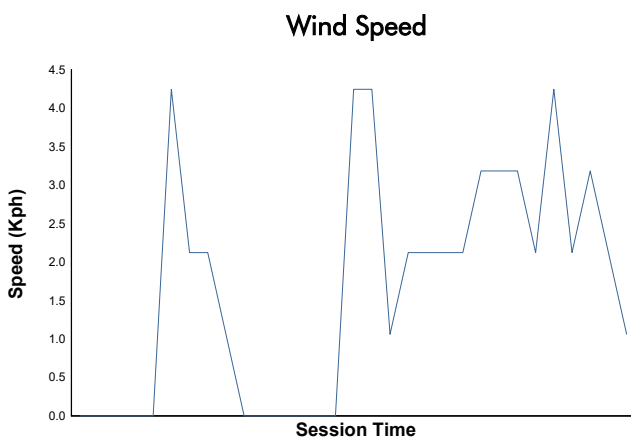

# FIM MOTO JUNIOR CIRCUIT DE BARCELONA - CATALU

Moto2 Ech 2026

FP1 Moto2

Weather Report

Track Status: **DRY**