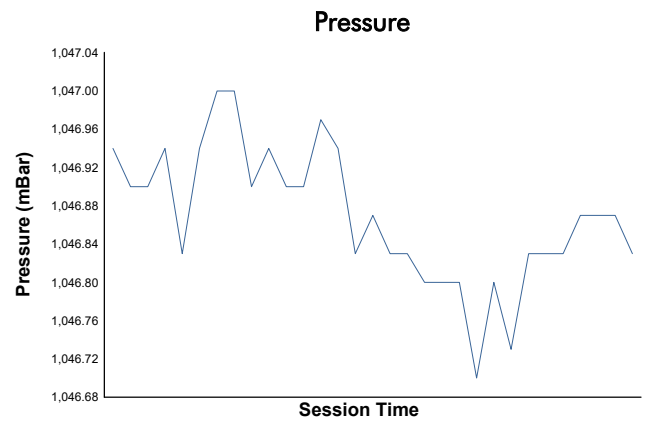

# FIM MOTO JUNIOR CIRCUIT DE BARCELONA - CATALU

Moto2 Ech 2026

FP1 Moto2

Weather Report

Track Status: **DRY**