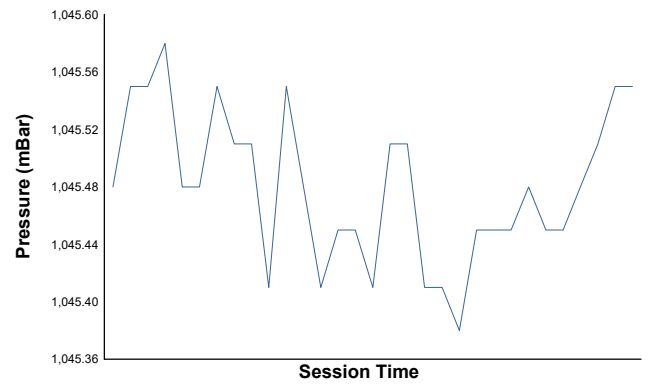

# FIM MOTO JUNIOR CIRCUIT DE BARCELONA - CATALU

Moto2 Ech 2026

FP2 Moto2

Weather Report

**Air Temperature**

**Track Temperature**

**Humidity**

**Pressure**

**Wind Speed**

**Wind Direction**

Track Status: **DRY**