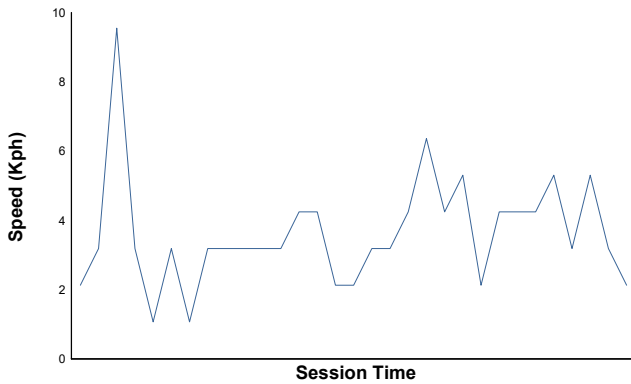

# FIM MOTO JUNIOR CIRCUIT DE BARCELONA - CATALU

Moto2 Ech 2026

FP2 Moto2

Weather Report

**Air Temperature**

**Track Temperature**

**Humidity**

**Pressure**

**Wind Speed**

**Wind Direction**

Track Status: **DRY**