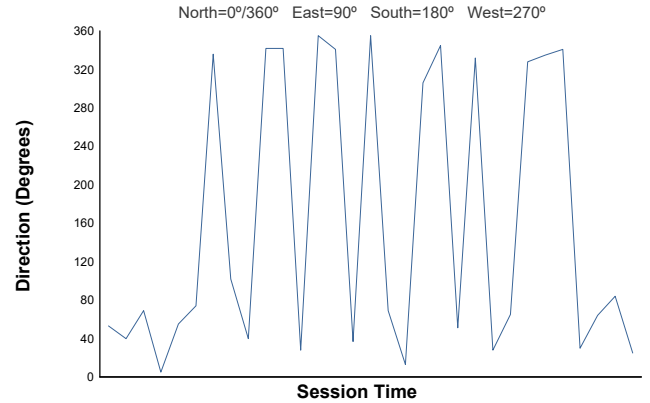

# FIM MOTO JUNIOR CIRCUIT DE BARCELONA - CATALU

Moto2 Ech 2026

FP2 Moto2

Weather Report

**Air Temperature**

**Track Temperature**

**Humidity**

**Pressure**

**Wind Speed**

**Wind Direction**

Track Status: **DRY**