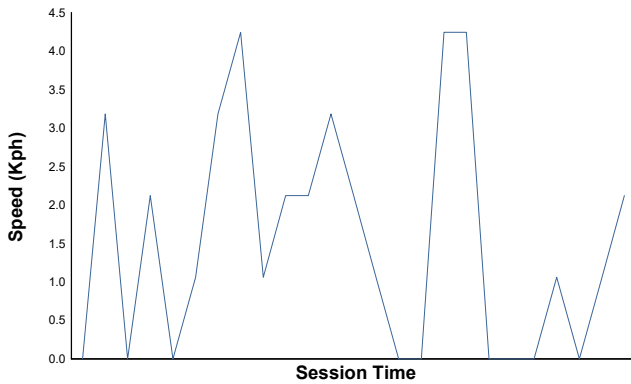

FIM MOTO JUNIOR CIRCUIT DE BARCELONA - CATALU

Moto2 Ech 2026

Practice Moto 2

Weather Report

Air Temperature

Track Temperature

Humidity

Pressure

Wind Speed

Wind Direction

Track Status: **DRY**