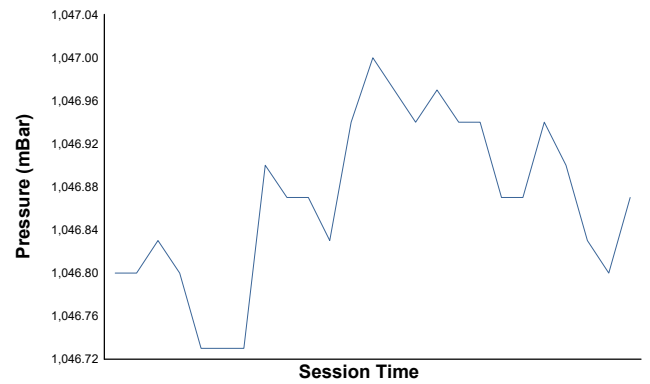

FIM MOTO JUNIOR CIRCUIT DE BARCELONA - CATALU

Moto2 Ech 2026

Practice Moto 2

Weather Report

Air Temperature

Track Temperature

Humidity

Pressure

Wind Speed

Wind Direction

Track Status: **DRY**