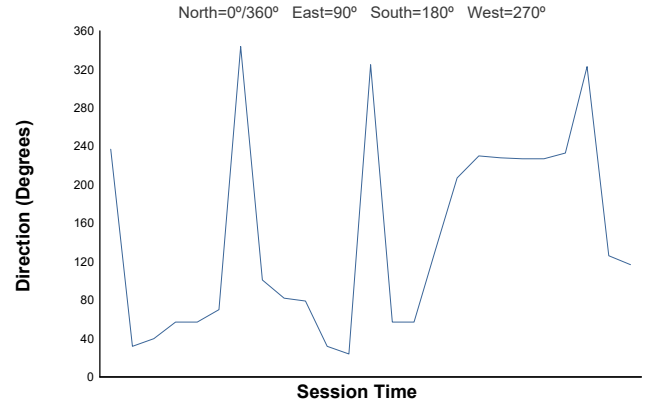

FIM MOTO JUNIOR CIRCUIT DE BARCELONA - CATALU

Moto2 Ech 2026

Practice Moto 2

Weather Report

Air Temperature

Track Temperature

Humidity

Pressure

Wind Speed

Wind Direction

Track Status: **DRY**