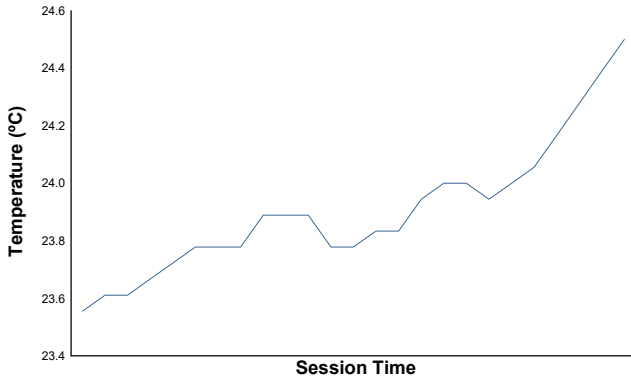

FIM MOTO JUNIOR CIRCUIT DE BARCELONA - CATALU

Moto2 Ech 2026

Practice Moto 2

Weather Report

Air Temperature

Track Temperature

Humidity

Pressure

Wind Speed

Wind Direction

Track Status: **DRY**