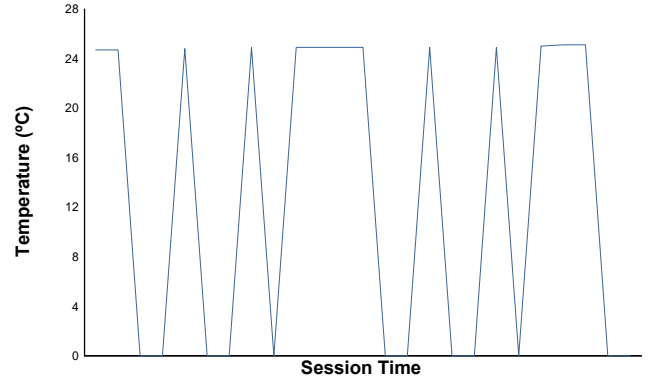

FIM MOTO JUNIOR CIRCUIT DE BARCELONA - CATALU

Moto2 Ech 2026

Practice Moto 2

Weather Report

Air Temperature

Track Temperature

Humidity

Pressure