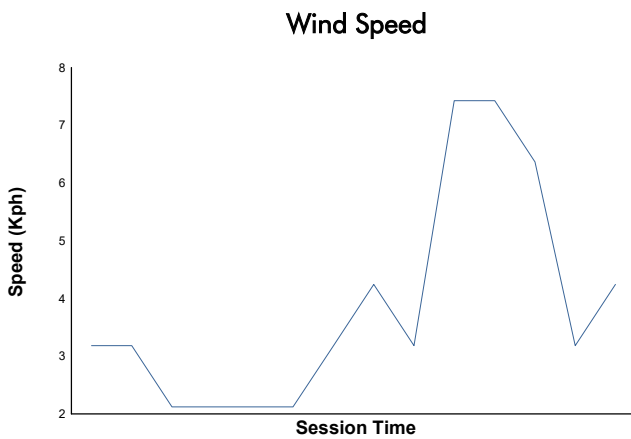

FIM MOTO JUNIOR CIRCUIT DE BARCELONA - CATALU

Moto2 Ech 2026

Q1 Moto2

Weather Report

Track Status: **DRY**