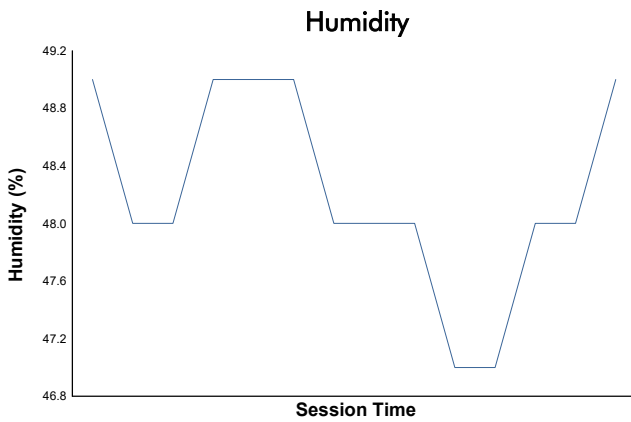

FIM MOTO JUNIOR CIRCUIT DE BARCELONA - CATALU

Moto2 Ech 2026

Q1 Moto2

Weather Report

Track Status: **DRY**