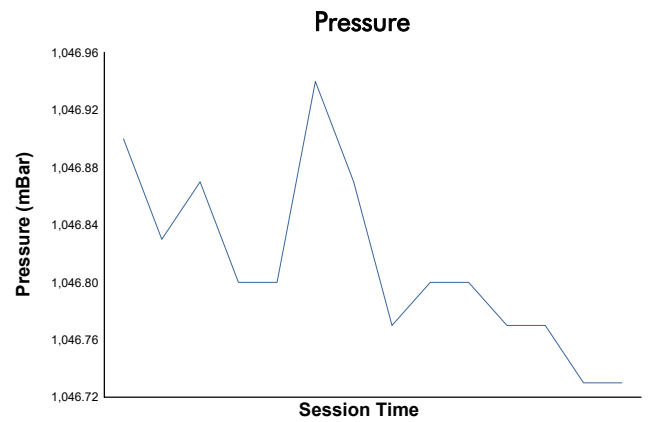

FIM MOTO JUNIOR CIRCUIT DE BARCELONA - CATALU

Moto2 Ech 2026

Q1 Moto2

Weather Report

Track Status: **DRY**