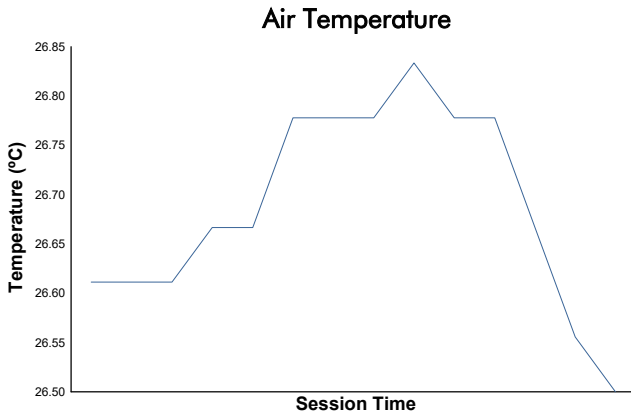

FIM MOTO JUNIOR CIRCUIT DE BARCELONA - CATALU

Moto2 Ech 2026

Q1 Moto2

Weather Report

Track Status: **DRY**