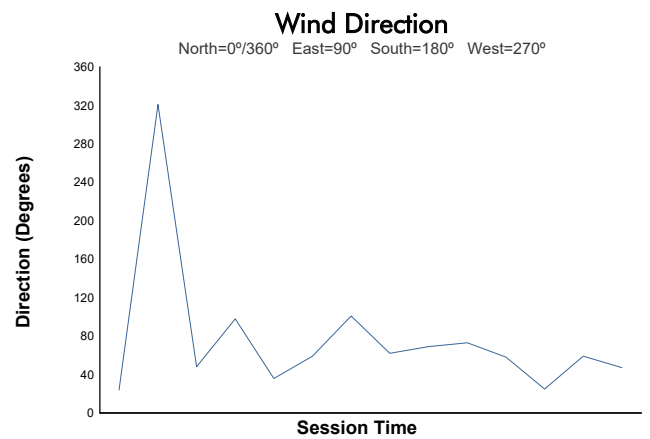

FIM MOTO JUNIOR CIRCUIT DE BARCELONA - CATALU

Moto2 Ech 2026

Q1 Moto2

Weather Report

Track Status: **DRY**