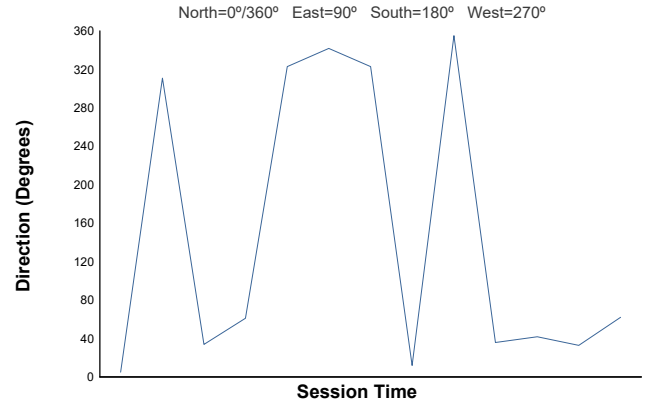

FIM MOTO JUNIOR CIRCUIT DE BARCELONA - CATALU

Moto2 Ech 2026

Q2 Moto2

Weather Report

Air Temperature

Track Temperature

Humidity

Pressure

Wind Speed

Wind Direction

Track Status: **DRY**