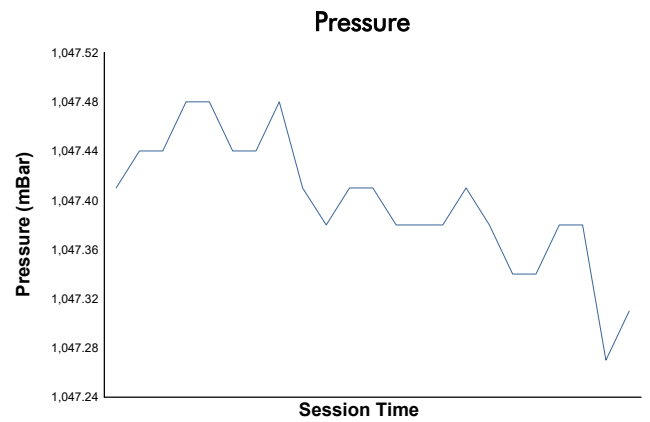

FIM MOTO JUNIOR CIRCUIT DE BARCELONA CATALUNYA Revised

Moto2 Ech 2026

Race 1 Moto2

Weather Report

Track Status: DRY