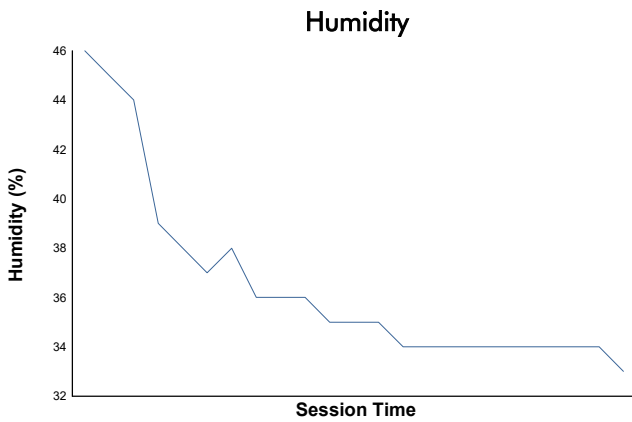

FIM MOTO JUNIOR CIRCUIT DE BARCELONA CATALUNYA Revised

Moto2 Ech 2026

Race 1 Moto2

Weather Report

Track Status: DRY