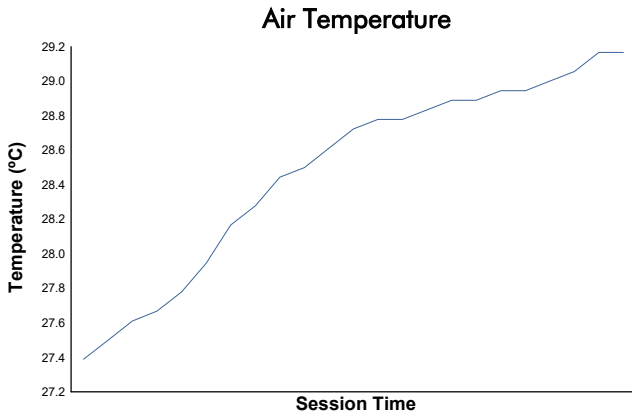

FIM MOTO JUNIOR CIRCUIT DE BARCELONA CATALUNYA Revised

Moto2 Ech 2026

Race 1 Moto2

Weather Report

Track Status: DRY