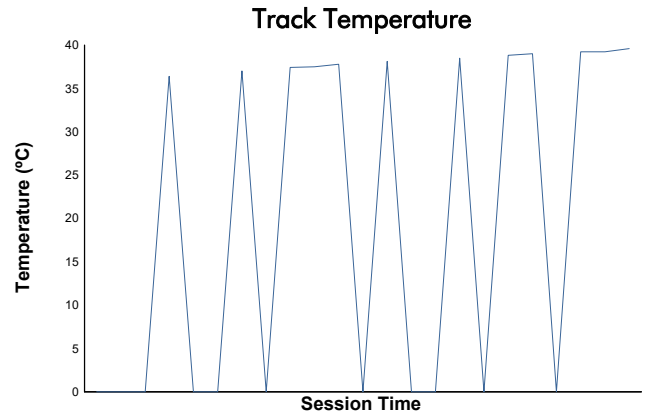

FIM MOTO JUNIOR CIRCUIT DE BARCELONA CATALUNYA Revised

Moto2 Ech 2026

Race 1 Moto2

Weather Report

Track Status: DRY