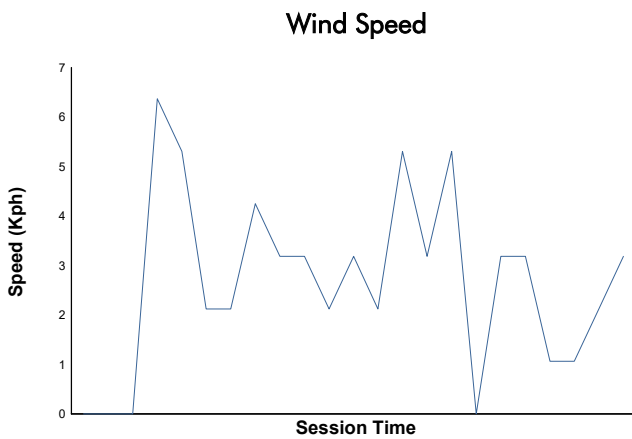

FIM MOTO JUNIOR CIRCUIT DE BARCELONA CATALUNYA Revised

Moto2 Ech 2026

Race 1 Moto2

Weather Report

Track Status: DRY