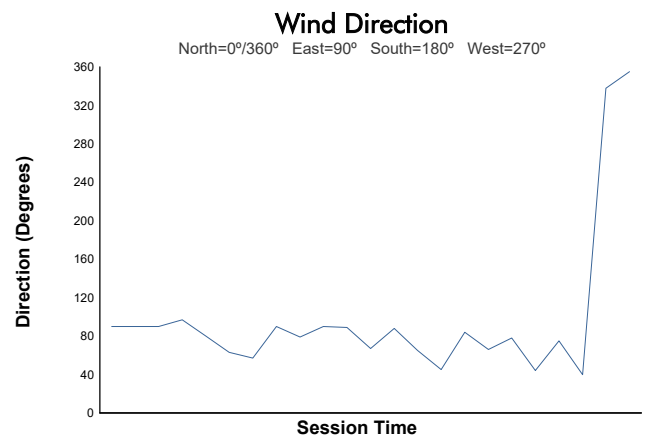

FIM MOTO JUNIOR CIRCUIT DE BARCELONA CATALUNYA Revised

Moto2 Ech 2026

Race 1 Moto2

Weather Report

Track Status: DRY