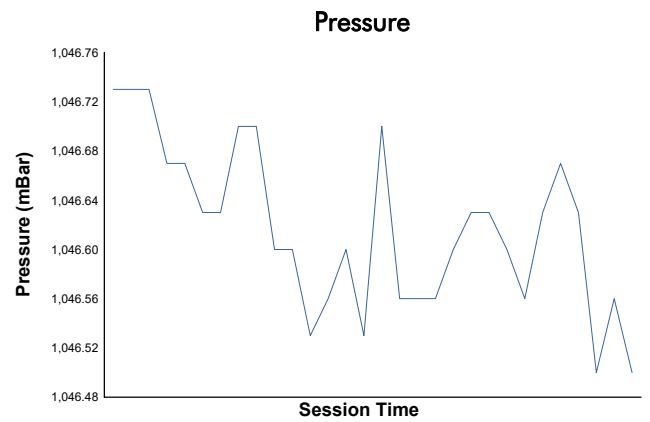

FIM MOTO JUNIOR CIRCUIT DE BARCELONA - CATALU

Stock ECh 2026

FP1 Stock

Weather Report

Track Status: **DRY**