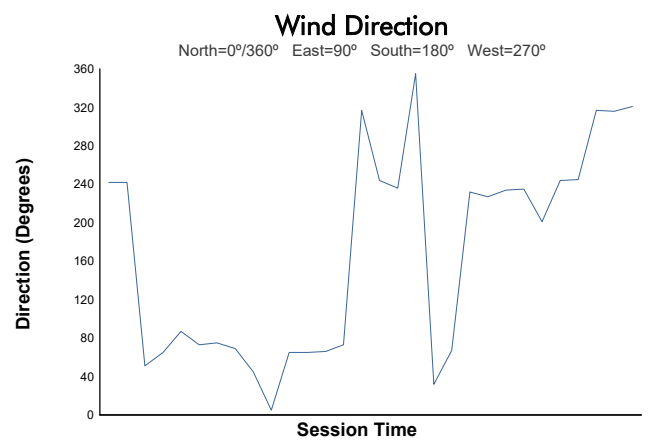

FIM MOTO JUNIOR CIRCUIT DE BARCELONA - CATALU

Stock ECh 2026

FP1 Stock

Weather Report

Track Status: **DRY**