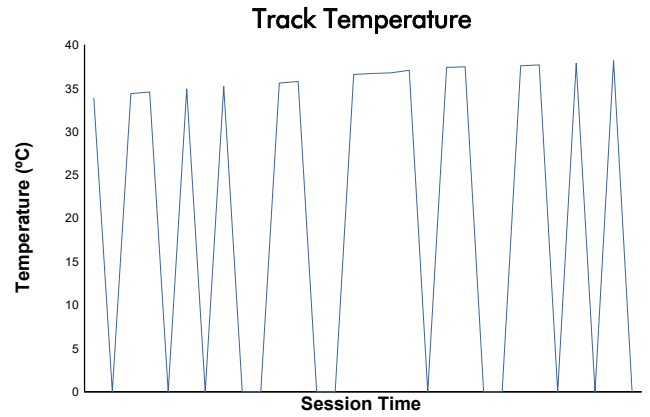

FIM MOTO JUNIOR CIRCUIT DE BARCELONA - CATALU

Stock ECh 2026

FP1 Stock

Weather Report

Track Status: **DRY**