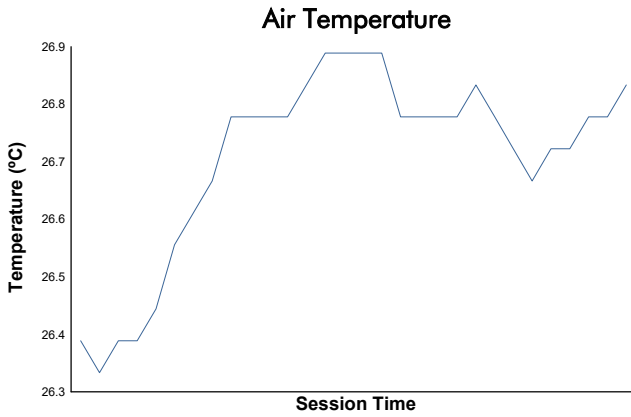

FIM MOTO JUNIOR CIRCUIT DE BARCELONA - CATALU

Stock ECh 2026

FP1 Stock

Weather Report

Track Status: **DRY**