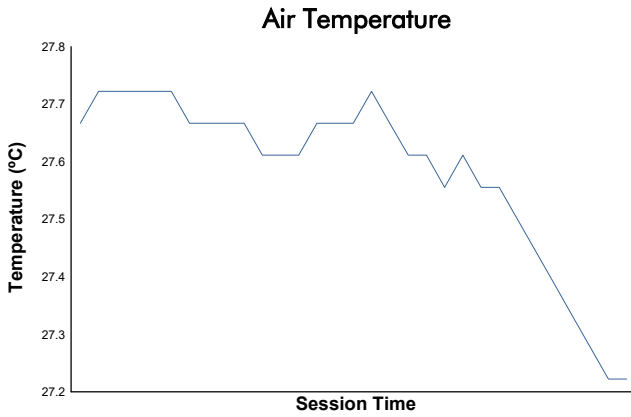

FIM MOTO JUNIOR CIRCUIT DE BARCELONA - CATALU

Stock ECh 2026

FP2 Stock

Weather Report

Track Status: **DRY**