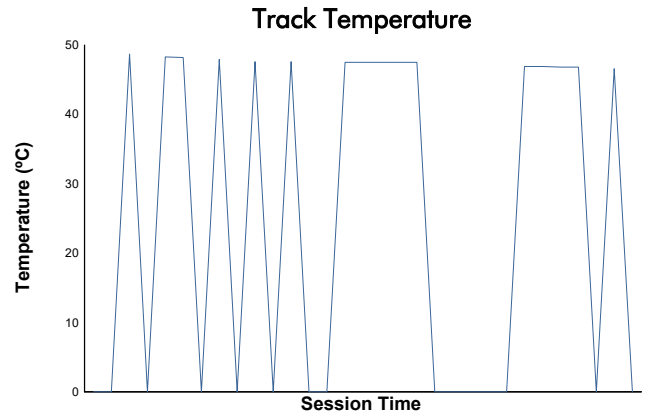

FIM MOTO JUNIOR CIRCUIT DE BARCELONA - CATALU

Stock ECh 2026

FP2 Stock

Weather Report

Track Status: **DRY**