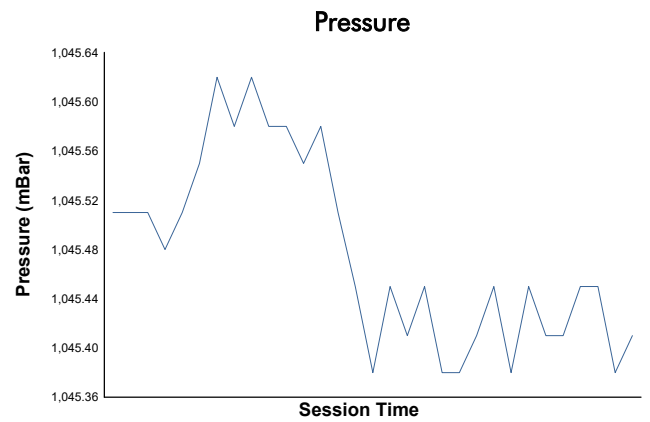

FIM MOTO JUNIOR CIRCUIT DE BARCELONA - CATALU

Stock ECh 2026

FP2 Stock

Weather Report

Track Status: **DRY**