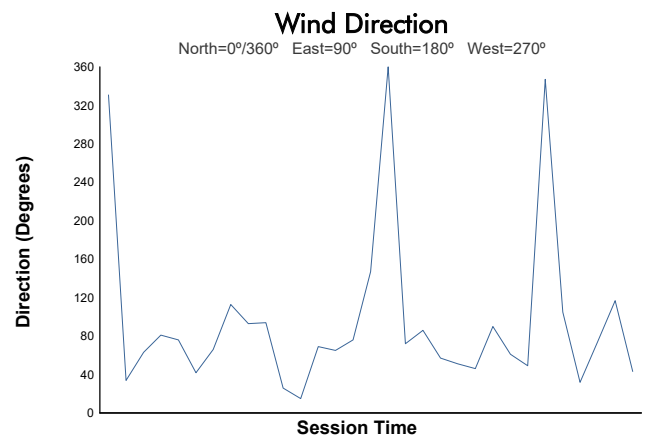

FIM MOTO JUNIOR CIRCUIT DE BARCELONA - CATALU

Stock ECh 2026

FP2 Stock

Weather Report

Track Status: **DRY**