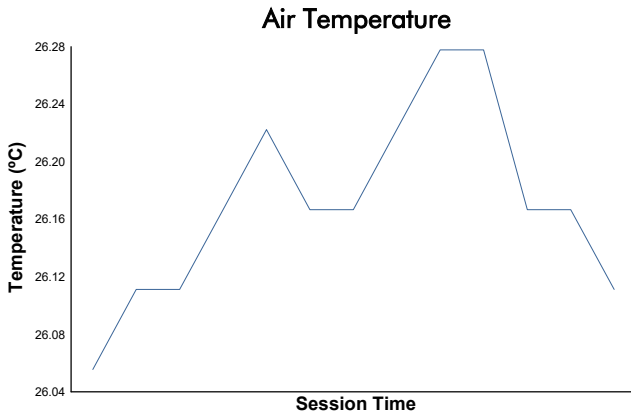

FIM MOTO JUNIOR CIRCUIT DE BARCELONA - CATALU

Stock ECh 2026

Q1 Stock

Weather Report

Track Status: **DRY**