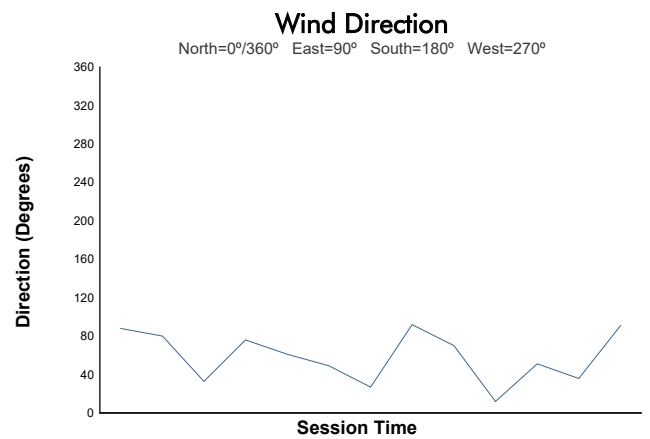

FIM MOTO JUNIOR CIRCUIT DE BARCELONA - CATALU

Stock ECh 2026

Q1 Stock

Weather Report

Track Status: **DRY**