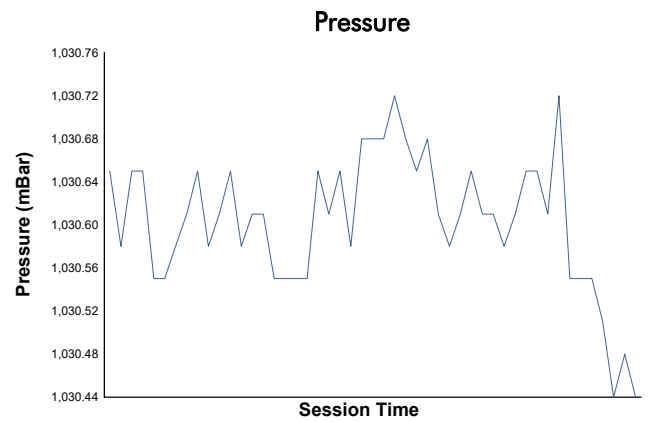

4 H CLASSIC MOTO BARCELONA
 CIRCUIT DE BARCELONA-CATALUNYA

Private Practice

Weather Report

Track Status: **DRY**