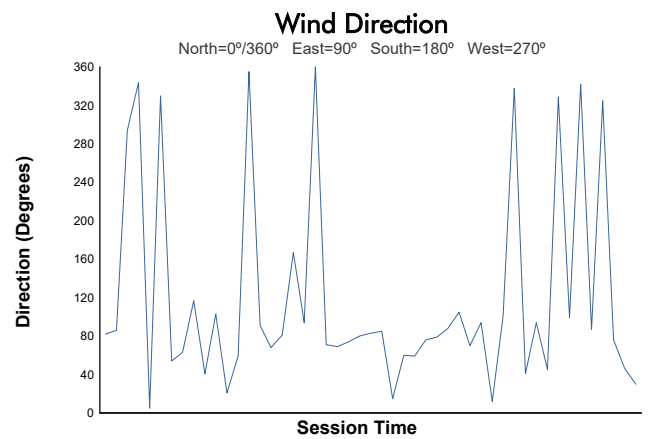

4 H CLASSIC MOTO BARCELONA
 CIRCUIT DE BARCELONA-CATALUNYA

Private Practice

Weather Report

Track Status: **DRY**