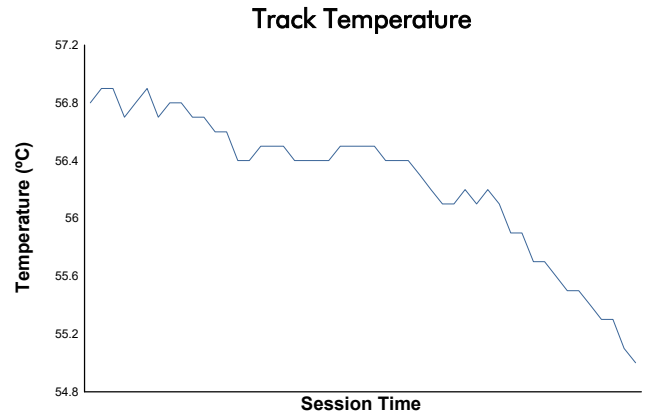

4 H CLASSIC MOTO BARCELONA
 CIRCUIT DE BARCELONA-CATALUNYA

Private Practice

Weather Report

Track Status: **DRY**