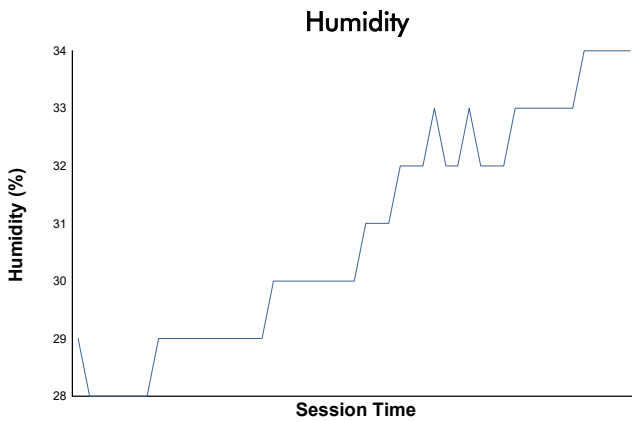

4 H CLASSIC MOTO BARCELONA
 CIRCUIT DE BARCELONA-CATALUNYA

Private Practice

Weather Report

Track Status: **DRY**