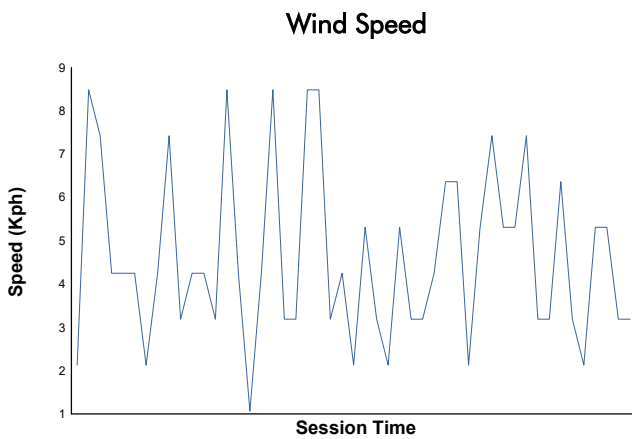

4 H CLASSIC MOTO BARCELONA
 CIRCUIT DE BARCELONA-CATALUNYA

Private Practice

Weather Report

Track Status: **DRY**