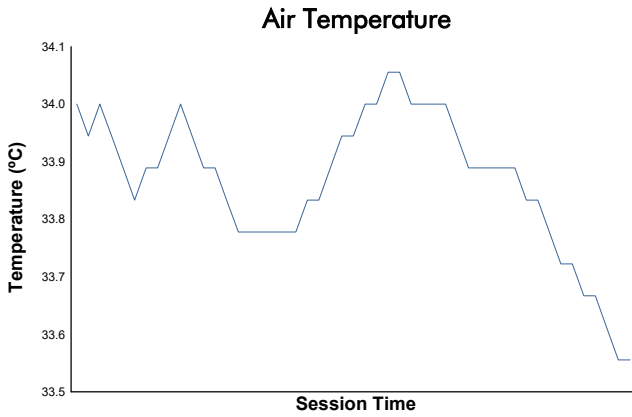

4 H CLASSIC MOTO BARCELONA
 CIRCUIT DE BARCELONA-CATALUNYA

Private Practice

Weather Report

Track Status: **DRY**